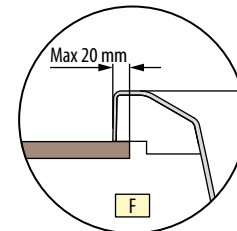

HYDRAULIC SPECIFICATIONS

average capacity 930 litres
28 whirlpool (18 standard version)
8 mini jet (4 standard version)

ELECTRICAL SPECIFICATIONS

Power 230 V
Frequency 50 Hz
Max. power requirement 3450 W

MECHANICAL CHARACTERISTICS

Total area 4 m²
Total weight: 1610 kg
Bathtub+components mass 360 kg
Users mass (4 pers.) 80x4=320 kg
Specific load on support base 4030 N/m²