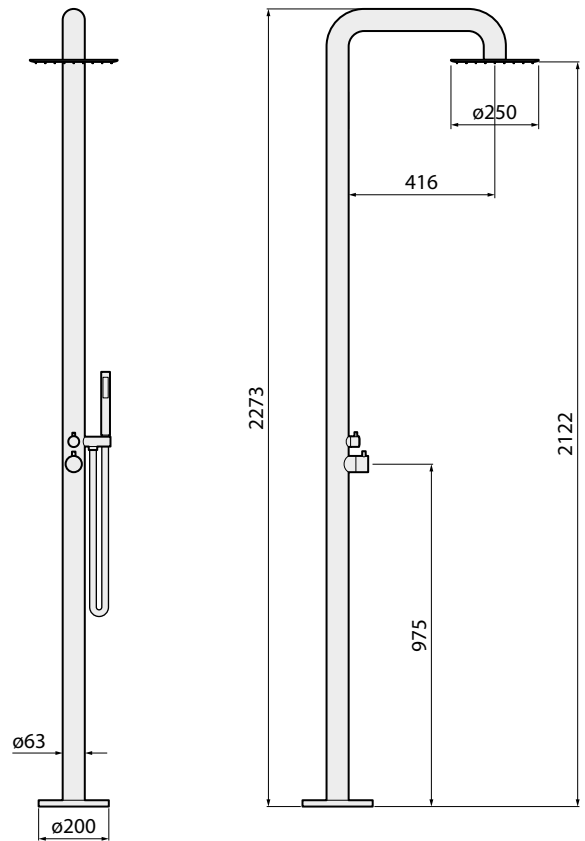

OUTDOOR SHOWER COLUMN

Brushed stainless steel shower column with built-in mechanical mixer and diverter, rain shower head and single-jet hand shower with anti-twisting hose

Code	Price
DOCDOS	£ 2.572,80