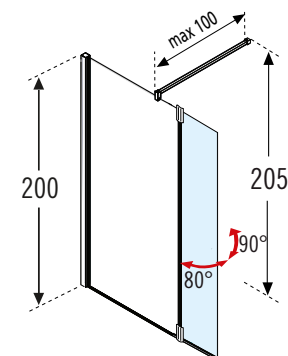

KUADRA HFA

PIVOTING SECTION FOR SHOWER PANEL

200 cm

8 mm

Reversible
clear glass

GLASS TYPE

Clear
code 1

Band Satin
code 44

Spy
code 76

PROFILE COLOURS

Matt white
code U

Chrome
code K

Matt black
code H

COLORATISSIMI

Shiny gold
code O

Shiny red
gold
code M

Shiny black
chrome
code L

Brushed
gold
code P

Brushed red
gold
code R

Brushed
black chrome
code N

Brushed
bronze
code Q

Brushed
inox
code Z

Dimen- sions	Code	Glass		Profile							Glass	Profile		
		1	44	U	K	H	Z	O M L	P R Q N	76		K	H	Z
Actual size		1	44	U	K	H	Z	O M L	P R Q N	76	K	H	Z	
A		Clear	Band satin	Matt White	Chrome	Matt Black	Brushed inox	Shiny gold Shiny red Shiny black chrome	Brushed gold Brushed red gold Brushed bronze Brushed black chrome	Spy	Chrome	Matt Black	Brushed inox	
37	KUADHA37-	-		£ 133,63	£ 162,86	£ 162,86	£ 179,57	£ 394,80	£ 363,60		£ 275,62	£ 275,62	£ 303,46	
37	KUADHA37D-		+ £	£ 133,63	£ 162,86	£ 162,86	£ 179,57	£ 394,80	£ 363,60					
37	KUADHA37S-		41,76	£ 133,63	£ 162,86	£ 162,86	£ 179,57	£ 394,80	£ 363,60