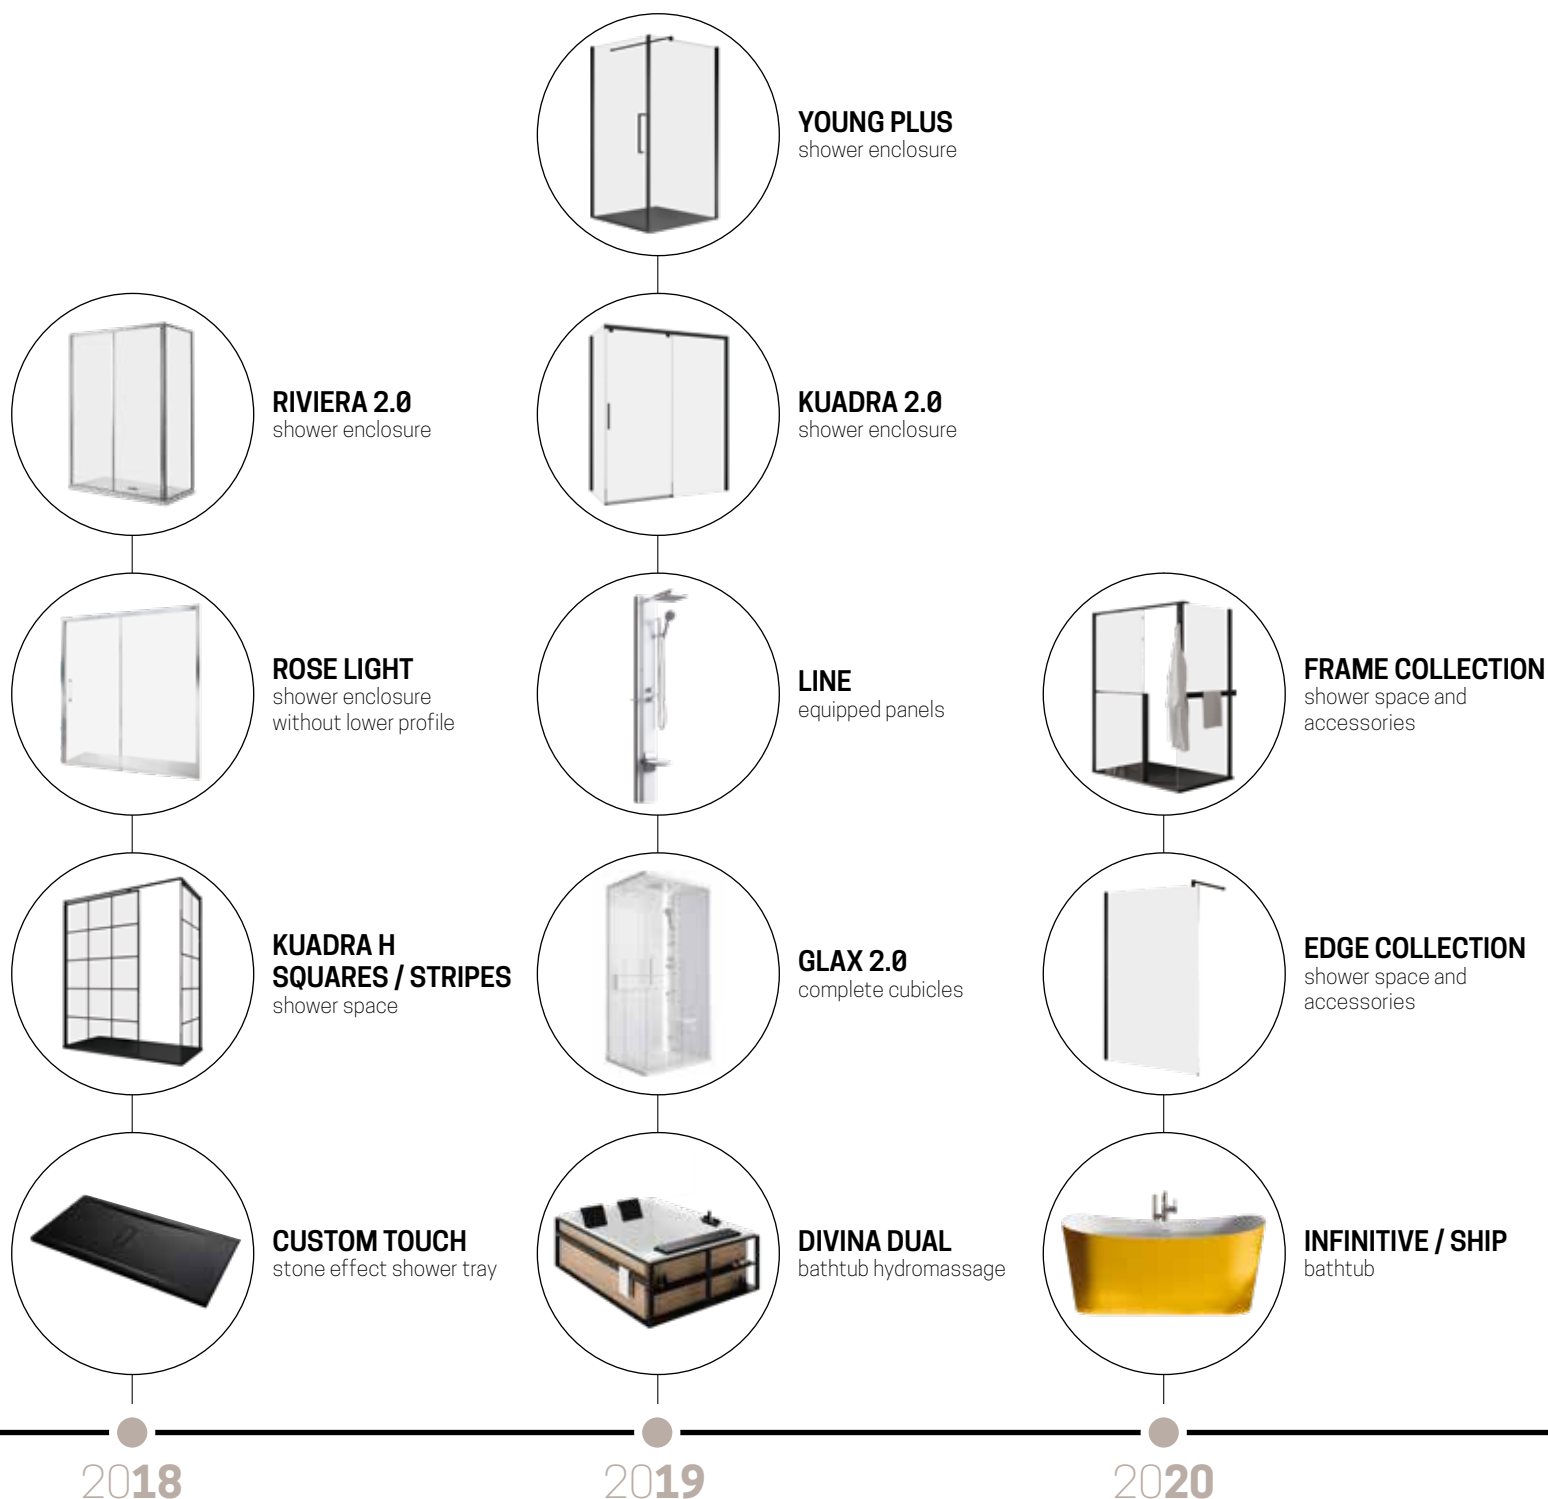

Continuous investment in research and development

In Novellini a fundamental part of the activities carried out is aimed at the continuous improvement of its products.

The strong experience consolidated in over 50 years of continuous research and development has guided the investments orienting them in the creation of design solutions adherent to the evolutions of an increasingly demanding market.

This allows us to present a wide and deep range of products for your daily well-being.