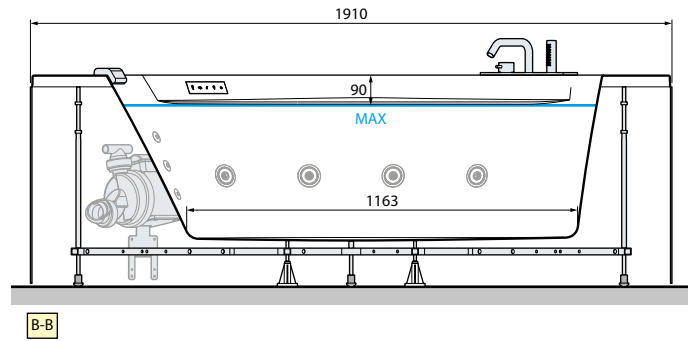

ELECTRIC POWER

	HYDRO AIR	WHIRLPOOL	HYDRO PLUS	NATURAL AIR	WHIRLPOOL+ NATURAL AIR
heater	—	—	—	—	—
whirlpool	—	550 W	900 W	—	550 W
airpool	400 W	—	400 W	—	—
natural air	—	—	—	1.050 W	1.050 W
TOTAL	400 W	550 W	1.300 W	1.050 W	1.050 W

Install a 30mA residual-current device upstream with an omnipolar switch with minimum of ≥ 3 mm between the contacts.

HYDRAULIC CHARACTERISTIC
Siphon connection 1 1/2"

ELECTRICAL CHARACTERISTIC
Tension: 220-230 V
Frequency: 50 Hz