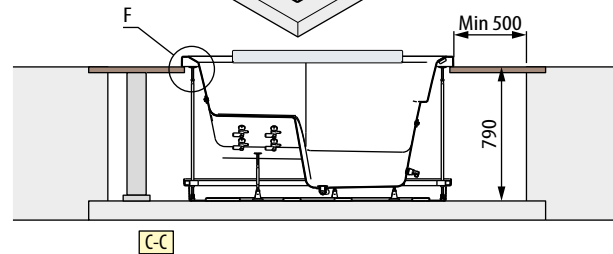

HYDRAULIC SPECIFICATIONS

average capacity 680 litres
17 whirlpool (12 standard version)
6 mini-jet (4 standard version)

ELECTRICAL SPECIFICATIONS

Power 230 V
Frequency 50 Hz
Max. power requirement 2400 W

MECHANICAL CHARACTERISTICS

Total area 3.0 m²
Total weight: 1210 kg
Bathtub+components mass 290 kg
Users mass (3 pers.) 80x3=240 kg
Specific load on support base 4093 N/m²