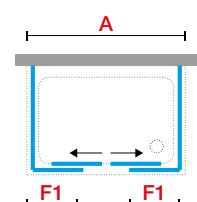

FOR SOLUTION WITH 2 FIXED PANELS ALWAYS USE 2 SUPPORT CORNER BARS