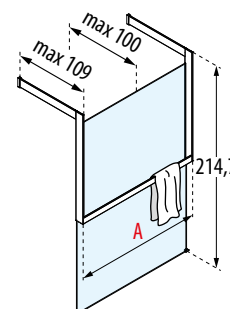

# KUADRA HF FRAME

WITH TOWEL HOLDER

Dimensions	Code	Glass	Profile					
Actual size		1	U	B	K	H	O M L	P R Q N Z
<b>A</b>		Clear	Matt white	Silver	Chrome	Matt black	Shiny gold Shiny red gold Shiny black chrome	Brushed gold Brushed red gold Brushed bronze Brushed black chrome Brushed inox
114	<b>KUADFC116PS-</b>		£ 1.327,97	£ 1.461,60	£ 1.630,03	£ 1.630,03	£ 2.074,80	£ 1.915,20
134	<b>KUADFC136PS-</b>		£ 1.401,74	£ 1.542,34	£ 1.714,94	£ 1.714,94	£ 2.184,00	£ 2.016,00
154	<b>KUADFC156PS-</b>		£ 1.461,60	£ 1.607,76	£ 1.790,11	£ 1.790,11	£ 2.278,80	£ 2.103,60