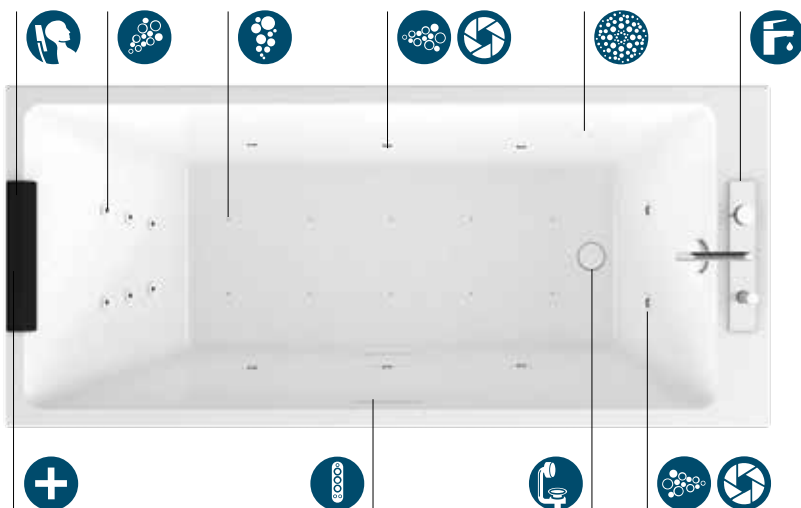

## STYLE | FUNCTIONS AND EQUIPMENT (available depending on the model)

**Airpool massage (10 jets)** air-jet with manual on / off or sequential program, for an **effective cellular stimulation**.

**Body massage Whirlpool (6/8 jets)** air/water with adjustable time and intensity, manual or automatic to satisfy the need of wellness. 8 color variations of **chromolight** to activate the mind and excite the spirit.