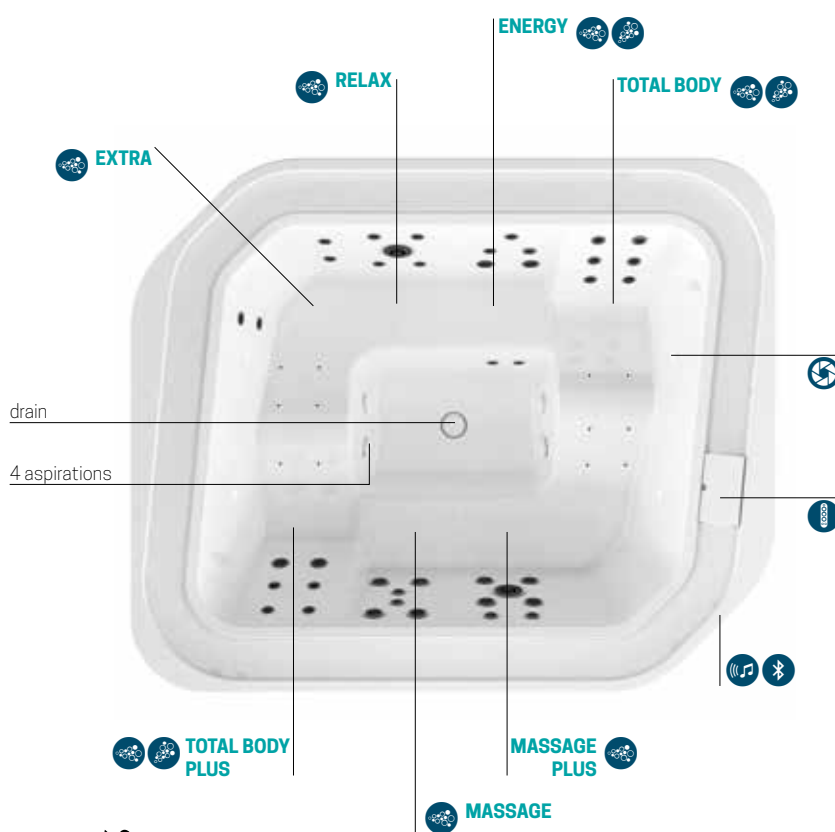

### NATURAL TOUCH PANELS

Oak Alpine

Oak Concrete

Oxid

Quarz

**Whirlpool air/water body massage.**  
To satisfy all wellness needs.

**Aquaclean UV+Ozone**

**4 Cromolight** with 8 colour variations to activate the mind and excite the spirit.