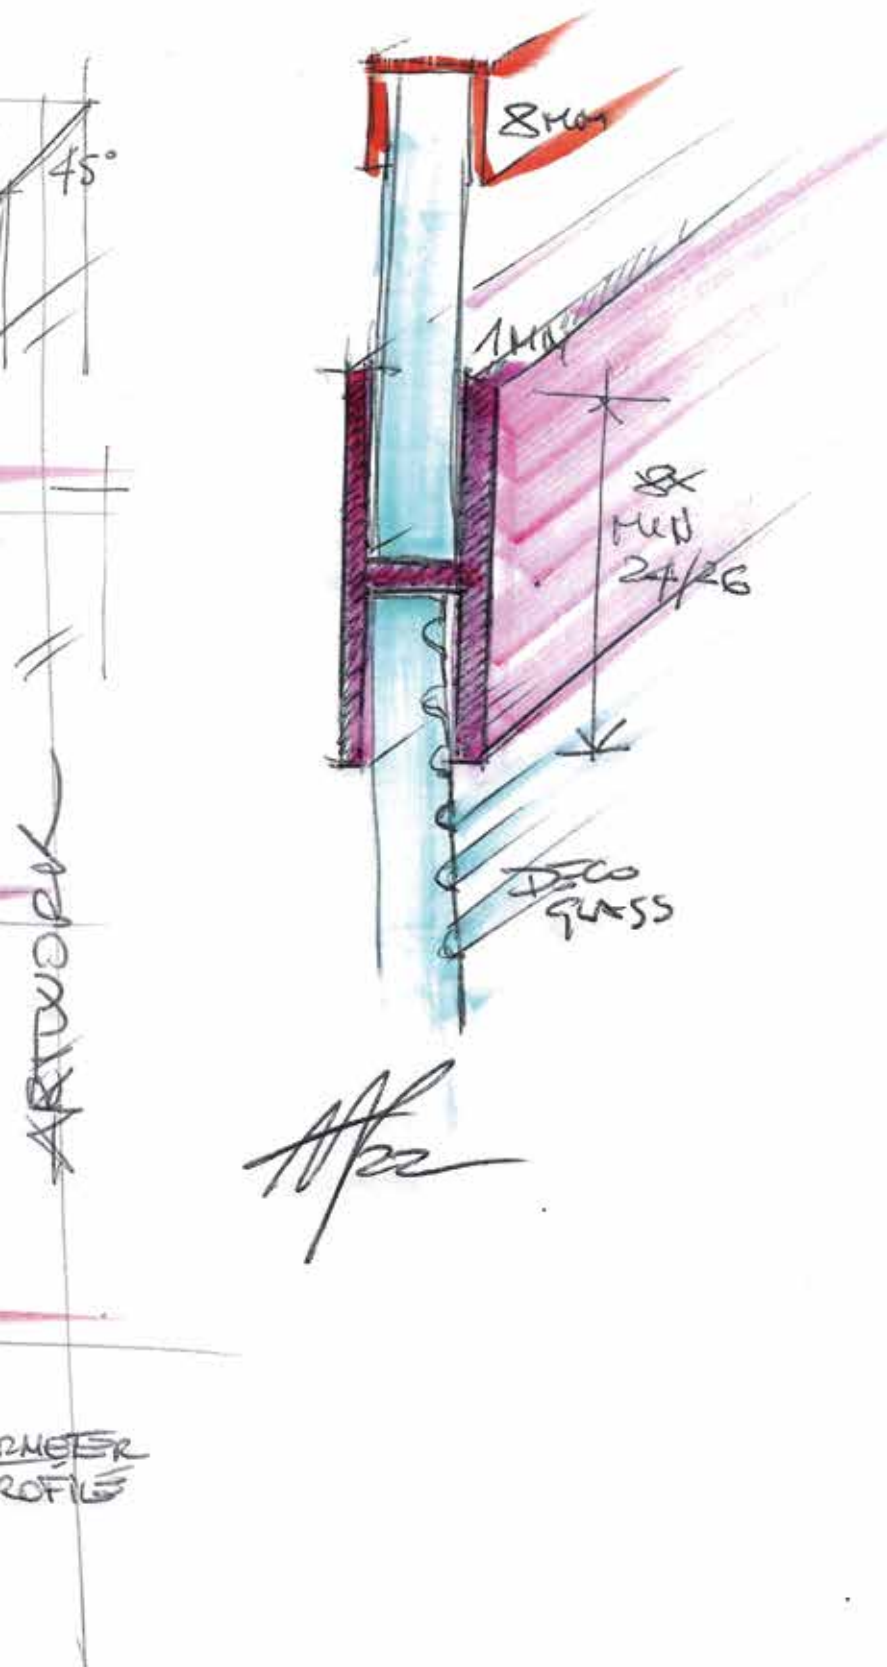

SHOWER SPACES

QUALITY
AND ELEGANCE
AT A SINGLE
GLANCE.

Design transforms to follow your style. Novellini Shower spaces fit elegantly into the most modern and appealing bathrooms, designed for those who want to break classic scheme and give life to their unique project without giving up functionality. The wide range of elements is configurable at own taste for essential and elegant walk-in combinations, with a unique visual impact.