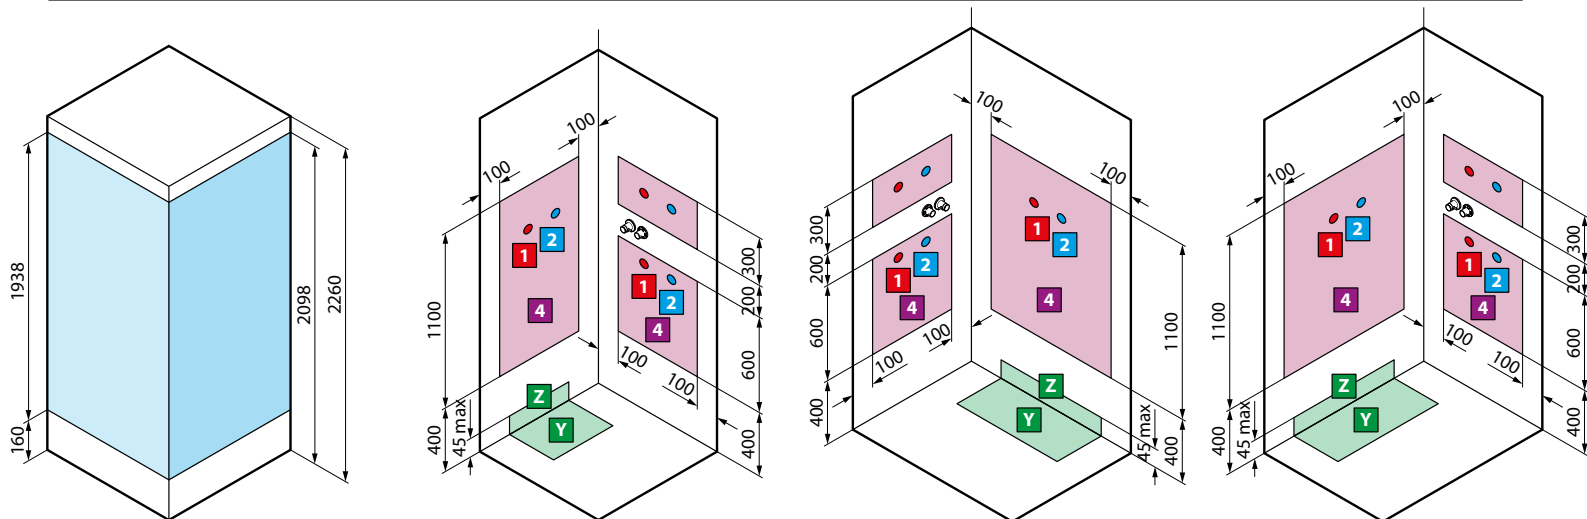

for models
A80 - A90 - R90 - GF80 - GF90

left version   **right version**
for models: **A 90x70 - A 100x70 - A 100x80 - 2P 120x80**