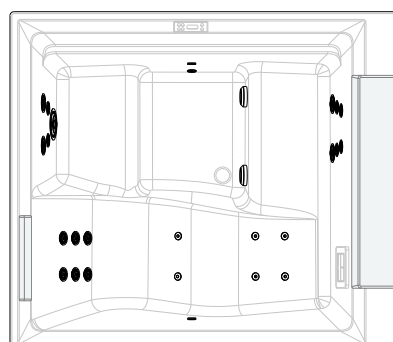

PLUS VERSION