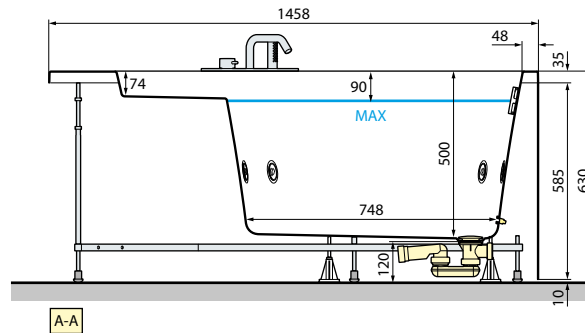

ELECTRIC POWER

	HYDRO AIR	WHIRLPOOL	HYDRO PLUS	NATURAL AIR	WHIRLPOOL+ NATURAL AIR
heater	—	—	—	—	—
whirlpool	—	550 W	900 W	—	550 W
airpool	400 W	—	400 W	—	—
natural air	—	—	—	1.050 W	1.050 W
TOTAL	400 W	550 W	1.300 W	1.050 W	1.050 W

Install a 30mA residual-current device upstream with an omnipolar switch with minimum of ≥ 3 mm between the contacts.

HYDRAULIC CHARACTERISTIC
Siphon connection 1 1/2"

ELECTRICAL CHARACTERISTIC
Tension: 220-230 V
Frequency: 50 Hz