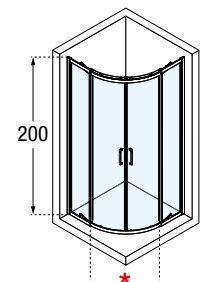

ZEPHYROS 2.0 R

QUADRANT SHOWER ENCLOSURE, 2 SLIDING DOORS + 2 FIXED PANELS

200 cm

6 mm

3 cm

GLASS TYPE

Clear
code 1

Satin
code 4

Niva
code 11

Strip
code 91

PROFILE COLOURS

Matt white
code U

Silver
code B

Chrome
code K

Matt black
code H

Dimensions			Code	Glass				Profile			
Actual size	Fixed panel	Access		1	4	11	91	U	B	K	H
A	F1	*		Clear	Satin	Niva	Strip print.	Matt White	Silver	Chrome	Matt Black
77,5↔80,5	24	42	ZEP2R80-					£ 1.125,47	£ 1.247,23	£ 1.372,51	£ 1.372,51
87,5↔90,5	34	52	ZEP2R90-	+ £ 83,52	+ £ 83,52	+ £ 83,52		£ 1.183,68	£ 1.316,83	£ 1.443,50	£ 1.443,50
97,5↔100,5	44	52	ZEP2R100-					£ 1.239,61	£ 1.387,82	£ 1.511,71	£ 1.511,71