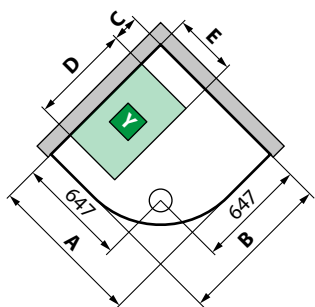

for models
A80 - A90 - R90 - GF80 - GF90

left version   **right version**
for models: **A 90x70 - A 100x70 - A 100x80 - 2P 120x80**

models	A ± 5	B ± 5	C	D	E
A80	804	804	200	404	300
A90	904	904	200	504	300
GF80	804	804	200	404	300
GF90	904	904	200	504	300

models	A ± 5	B ± 5	C	D	E
R90	904	904	200	504	300

S LEFT INSTALLATION

D RIGHT INSTALLATION

models	A ± 5	B ± 5	C	D	E
A90x70	904	704	200	504	300
A100x70	1004	704	200	604	300
A100x80	1004	804	200	604	300
2P120x80	1204	804	200	804	300

HYDRAULIC CHARACTERISTIC:

Optimum dynamic pressure 2÷5 bar
Hot water connection 1/2"
Cold water connection 1/2"
Siphon connection with ø 40 mm fitting