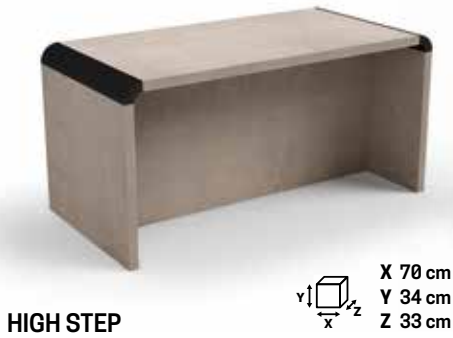

DOUBLE SIDED STEP

SIDE PROLONGUE

Combined with the double side step

TUB STEPS

Steps made of birch plywood with protective varnish Oxid wood/Quarz wood and aluminium fittings Matt black