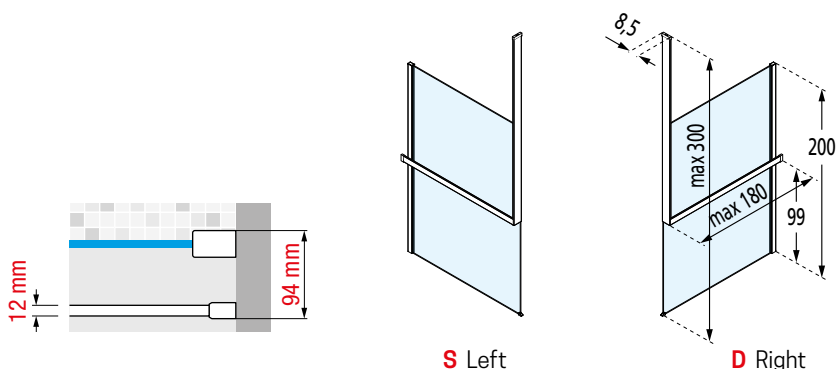

“FRAME KIT” EXTERNAL BAR CEILING VERSION WITH TOWEL HOLDER

Dimensions	Code	Installation		Select finishing / price						
		Right	Left	U	B	H	K	Z	O M L	P R Q N
		D-	S-							
				Matt White	Silver	Matt Black	Chrome	Brushed inox	Shiny gold Shiny red gold Shiny black chrome	Brushed gold Brushed red gold Brushed bronze Brushed black chrome
Max 165	R80KUFRESOF			£ 515,04	£ 566,54	£ 625,01	£ 625,01	£ 687,65	£ 846,00	£ 781,20
Max 180	R80KUFRESOF18			£ 604,13	£ 663,98	£ 730,80	£ 730,80	£ 804,58	£ 932,40	£ 860,40