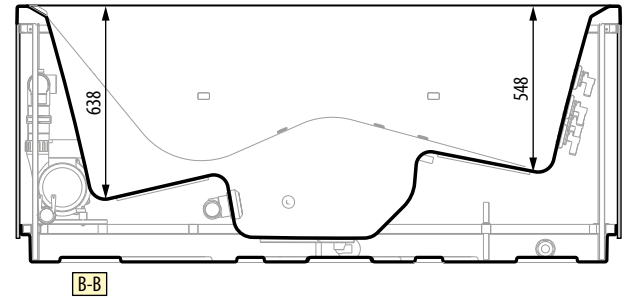

HYDRAULIC SPECIFICATIONS

average capacity 930 litres
28 whirlpool (18 standard version)
8 mini jet (4 standard version)

ELECTRICAL SPECIFICATIONS

Power 230 V
Frequency 50 Hz
Max. power requirement 3450 W

MECHANICAL CHARACTERISTICS

Total area 4 m²
Total weight: 1610 kg
Bathtub+components mass 360 kg
Users mass (4 pers.) 80x4=320 kg
Specific load on support base 4030 N/m²