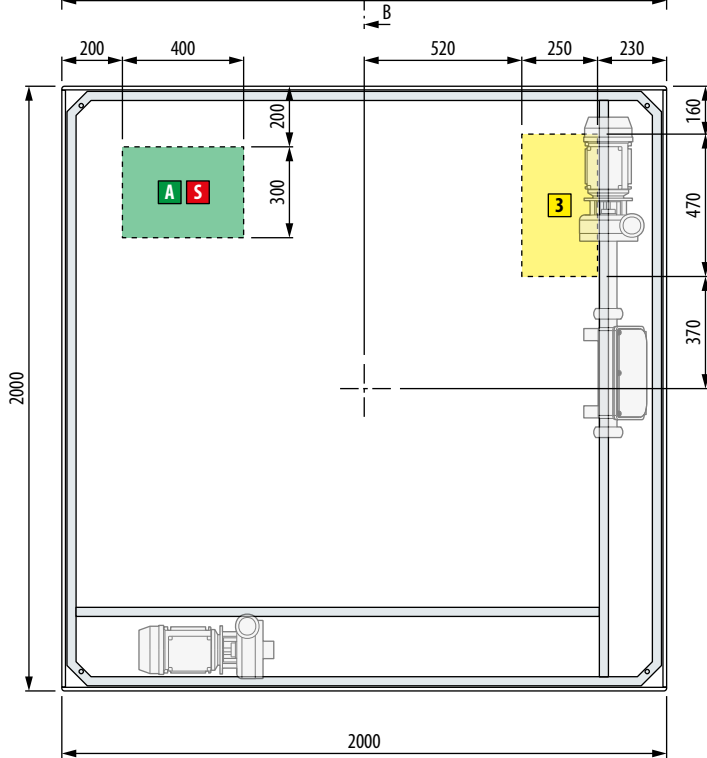

HYDRAULIC SPECIFICATIONS

average capacity 930 litres
28 whirlpool (18 standard version)
8 mini jet (4 standard version)

ELECTRICAL SPECIFICATIONS

Power 230 V
Frequency 50 Hz
Max. power requirement 3450 W

MECHANICAL CHARACTERISTICS

Total area 4 m²
Total weight: 1610 kg
Bathtub+components mass 360 kg
Users mass (4 pers.) 80x4=320 kg
Specific load on support base 4030 N/m²