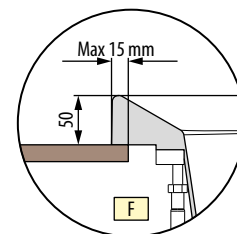

HYDRAULIC SPECIFICATIONS

maximum capacity 550 litres
18 side whirlpool jets
16 mini jets on the bottom
2 Natural Air jets

ELECTRICAL SPECIFICATIONS

Power 230 V
Frequency 50 Hz
Max heat absorption heater +
low-speed pump: 2400 W

MECHANICAL CHARACTERISTICS

Total area 2.66 m²
Total weight: 960 kg
Bathtub+components mass 250 kg
Users mass (2 pers.) 80+80 kg
Specific load on support base 3610 N/m²