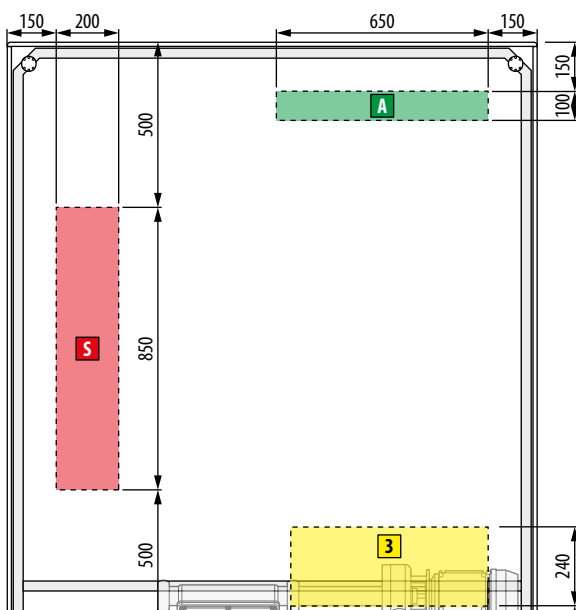

HYDRAULIC SPECIFICATIONS

average capacity 680 litres
17 whirlpool (12 standard version)
6 mini-jet (4 standard version)

ELECTRICAL SPECIFICATIONS

Power 230 V
Frequency 50 Hz
Max. power requirement 2400 W

MECHANICAL CHARACTERISTICS

Total area 3.0 m²
Total weight: 1210 kg
Bathtub+components mass 290 kg
Users mass (3 pers.) 80x3=240 kg
Specific load on support base 4093 N/m²