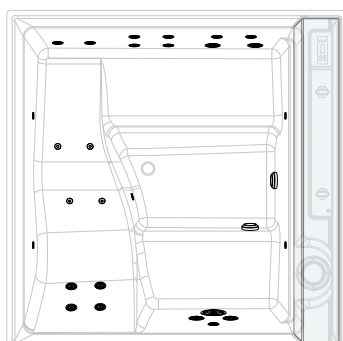

FEATURES	STANDARD	PLUS
whirlpool mini jets	4	6
whirlpool jets	18	28
4 White LED light	●	●
4 Chromolight	OPTIONAL	OPTIONAL
Headrest	-	●
Integrated audio system + Bluetooth	OPTIONAL	OPTIONAL
Wi-Fi module	OPTIONAL	OPTIONAL
Aquaclean purification system (UV+ozone)	OPTIONAL	OPTIONAL
UV purification system	●	●
Single speed pump	-	●
Double speed pump	●	●
Heater 3 kW	●	●
Heat exchanger	OPTIONAL	OPTIONAL
Automatic filling	OPTIONAL	OPTIONAL

WI-FI MODULE	
Code	Price
DOMOWF	£ 472,80

BATHTUB BOTTOM INSULATION KIT	
Code	Price
DXTHCOFV	£ 394,80

PANEL INSULATION KIT	
Code	Price
KBT2F2LDOXL	£ 446,40

THERMAL COVER			
Insulation	Code	Price	
		C1	C2
		Plenty Grey	Brown
Summer coverage	DXTHCO-	£ 1.470,00	£ 1.470,00
Winter coverage	DXTHCOT-	£ 1.785,60	£ 1.785,60

STANDARD VERSION