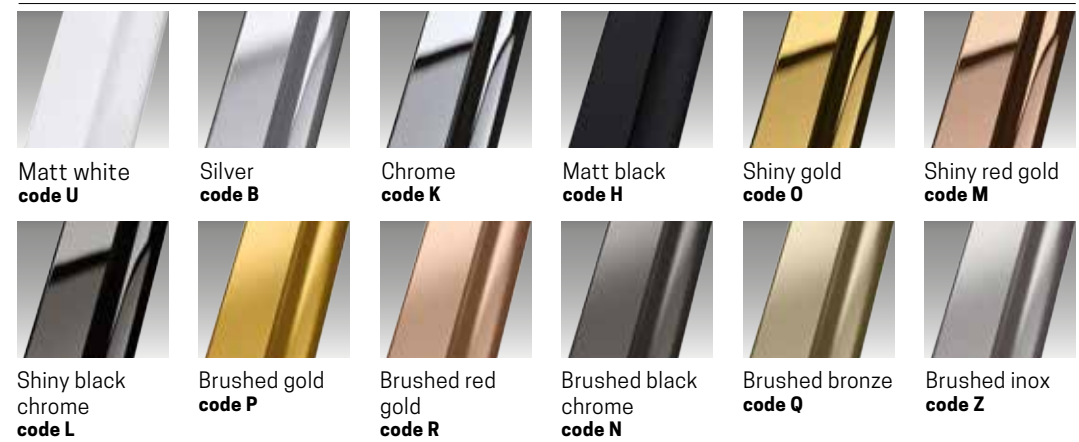

## HINGED SHOWER DOOR FOR RECESS INSTALLATION

Design Marco Pellici

Dimensions			Code	Glass	Profile					
Actual size	Access	Door projection		1	U	B	K	H	O M L	P R Q N Z
<b>A1</b>	*	<b>B</b>		Clear	Matt White	Silver	Chrome	Matt Black	Shiny gold Shiny red gold Shiny black chrome	Brushed gold Brushed red gold Brushed bronze Brushed black chrome Brushed inox
77,5↔79	60	59	<b>N1801B79-</b>	£ 1.002,00	£ 1.102,80	£ 1.214,40	£ 1.214,40	£ 1.604,40	£ 1.492,80	
78,5↔80	61	60	<b>N1801B80-</b>	£ 1.002,00	£ 1.102,80	£ 1.214,40	£ 1.214,40	£ 1.604,40	£ 1.492,80	
87,5↔89	70	69	<b>N1801B89-</b>	£ 1.092,00	£ 1.202,40	£ 1.326,00	£ 1.326,00	£ 1.714,80	£ 1.604,40	
88,5↔90	71	70	<b>N1801B90-</b>	£ 1.092,00	£ 1.202,40	£ 1.326,00	£ 1.326,00	£ 1.714,80	£ 1.604,40	
97,5↔99	80	79	<b>N1801B99-</b>	£ 1.180,80	£ 1.303,20	£ 1.436,40	£ 1.436,40	£ 1.826,40	£ 1.714,80	
98,5↔100	81	80	<b>N1801B100-</b>	£ 1.180,80	£ 1.303,20	£ 1.436,40	£ 1.436,40	£ 1.826,40	£ 1.714,80	
H 200 L 80↔100		SPECIAL	<b>N1801BSP</b>	£ 1.530,00	£ 1.683,60	£ 1.857,60	£ 1.857,60	£ 2.247,60	£ 2.136,00	

CLEAR / BRUSHED RED GOLD

**GLASS TYPE**

Clear  
code 1

**PROFILE COLOURS**

Matt white  
code U

Silver  
code B

Chrome  
code K

Matt black  
code H

Shiny gold  
code O

Shiny red gold  
code M

Shiny black  
chrome  
code L

Brushed gold  
code P

Brushed red  
gold  
code R

Brushed black  
chrome  
code N

Brushed bronze  
code Q

Brushed inox  
code Z