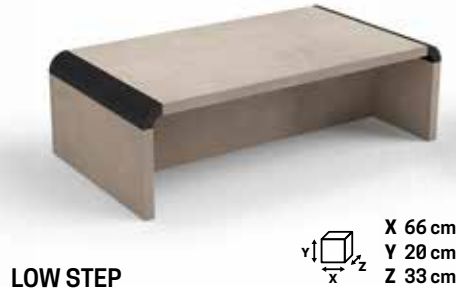

DOUBLE SIDED STEP

SIDE PROLONGUE

Combined with the double side step

TUB STEPS

Steps made of birch plywood with protective varnish Oxid wood/Quarz wood and aluminium fittings Matt black