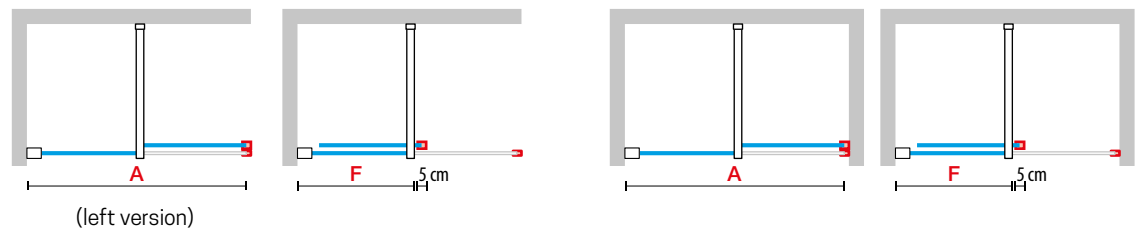

H STYLE

SHOWER PANEL WITH 1 SLIDING DOOR

Dimensions		Code	Right	Left	Glass	Profile						
Actual size						D-	S-	1	U	B	K	H
A	F				Clear	Matt White	Silver	Chrome	Matt Black			
97↔99	51	HSTYLE100	D-	S-		£ 1.164,00	£ 1.280,40	£ 1.408,80	£ 1.408,80			
117↔119	61	HSTYLE120	D-	S-		£ 1.225,20	£ 1.347,60	£ 1.482,00	£ 1.482,00			
137↔139	71	HSTYLE140	D-	S-		£ 1.286,40	£ 1.416,00	£ 1.557,60	£ 1.557,60			
157↔159	81	HSTYLE160	D-	S-		£ 1.347,60	£ 1.482,00	£ 1.630,80	£ 1.630,80			
177↔179	91	HSTYLE180	D-	S-		£ 1.408,80	£ 1.550,40	£ 1.705,20	£ 1.705,20