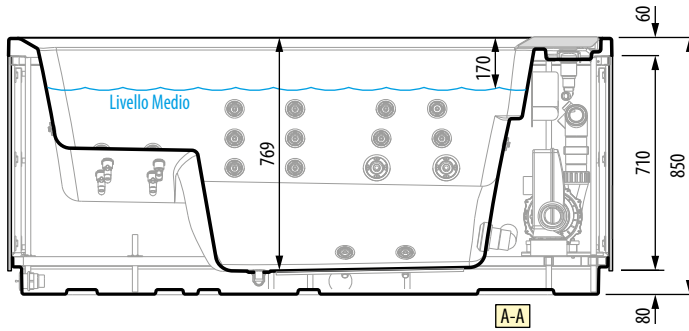

HYDRAULIC SPECIFICATIONS

average capacity 930 litres
28 whirlpool (18 standard version)
8 mini jet (4 standard version)

ELECTRICAL SPECIFICATIONS

Power 230 V
Frequency 50 Hz
Max. power requirement 3450 W

MECHANICAL CHARACTERISTICS

Total area 4 m²
Total weight: 1610 kg
Bathtub+components mass 360 kg
Users mass (4 pers.) 80x4=320 kg
Specific load on support base 4030 N/m²