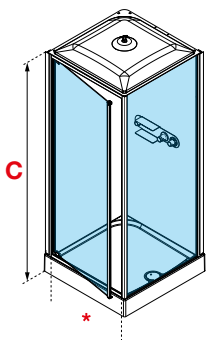

Left installation