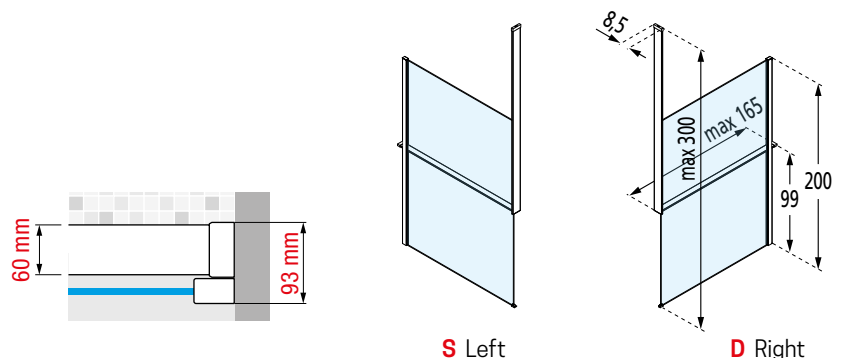

“FRAME KIT” INTERNAL BAR CEILING VERSION WITH SHELF HOLDER

Code	Installation		Select finishing / price			
	Right	Left	U	B	H	P R Q N Z
	D-	S-	Matt White	Silver	Matt Black	Brushed gold Brushed red gold Brushed bronze Brushed black chrome Brushed inox
R80KUFRI10F			£ 477,46	£ 528,96	£ 587,42	£ 730,80