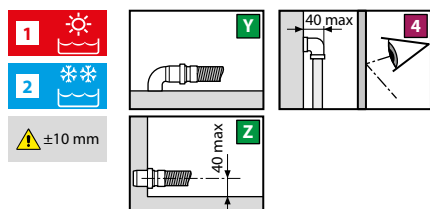

HYDRAULIC CHARACTERISTIC:

Optimum dynamic pressure 2÷5 bar
Hot water connection 1/2"
Cold water connection 1/2"
Siphon connection with ø 40 mm fitting