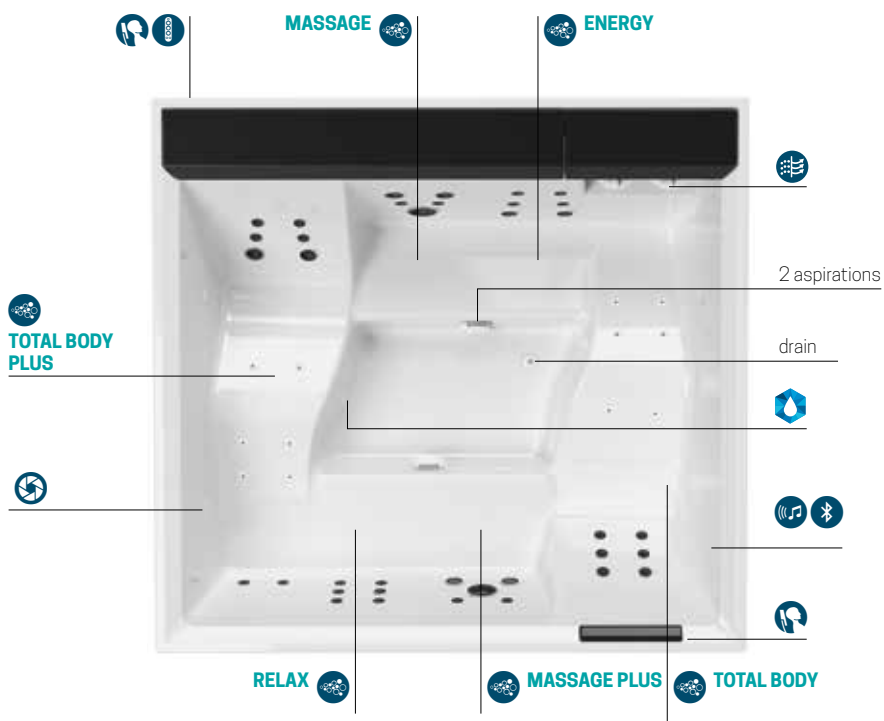

Airpool massage with manual on/off switch. For effective cell stimulation.

Whirlpool air/water body massage with manual or automatic time and intensity adjustment. To satisfy all wellness needs.

Water filter skimmer

Aquaclean UV+Ozone

4 Cromolight with 8 colour variations to activate the mind and excite the spirit.

Control panel

Headrest made of antibacterial material.

Seat with drain control

Bluetooth audio speakers
4 internal and 4 external