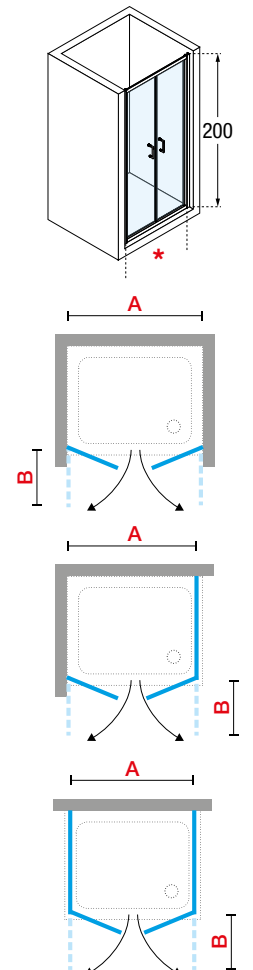

FOR SOLUTION WITH 2 FIXED PANELS ALWAYS USE 2 SUPPORT CORNER BARS