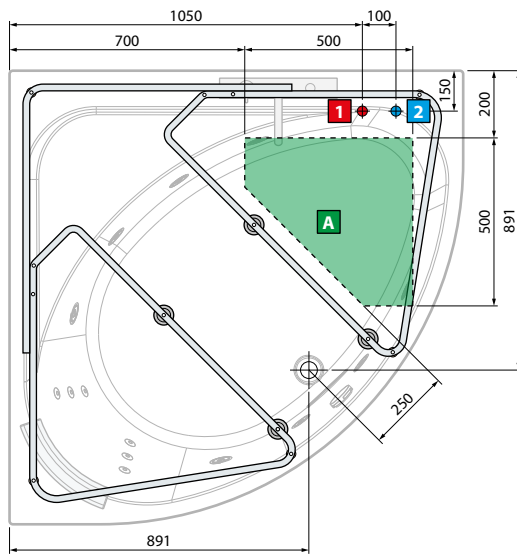

ELECTRIC POWER

	HYDRO AIR	WHIRLPOOL	HYDRO PLUS	NATURAL AIR	WHIRLPOOL+ NATURAL AIR
heater	—	—	—	—	—
whirlpool	—	550 W	900 W	—	550 W
airpool	400 W	—	400 W	—	—
natural air	—	—	—	1.050 W	1.050 W
TOTAL	400 W	550 W	1.300 W	1.050 W	1.050 W

Install a 30mA residual-current device upstream with an omnipolar switch with minimum of ≥ 3 mm between the contacts.

HYDRAULIC CHARACTERISTIC
Siphon connection 1 1/2"

ELECTRICAL CHARACTERISTIC
Tension: 220-230 V
Frequency: 50 Hz