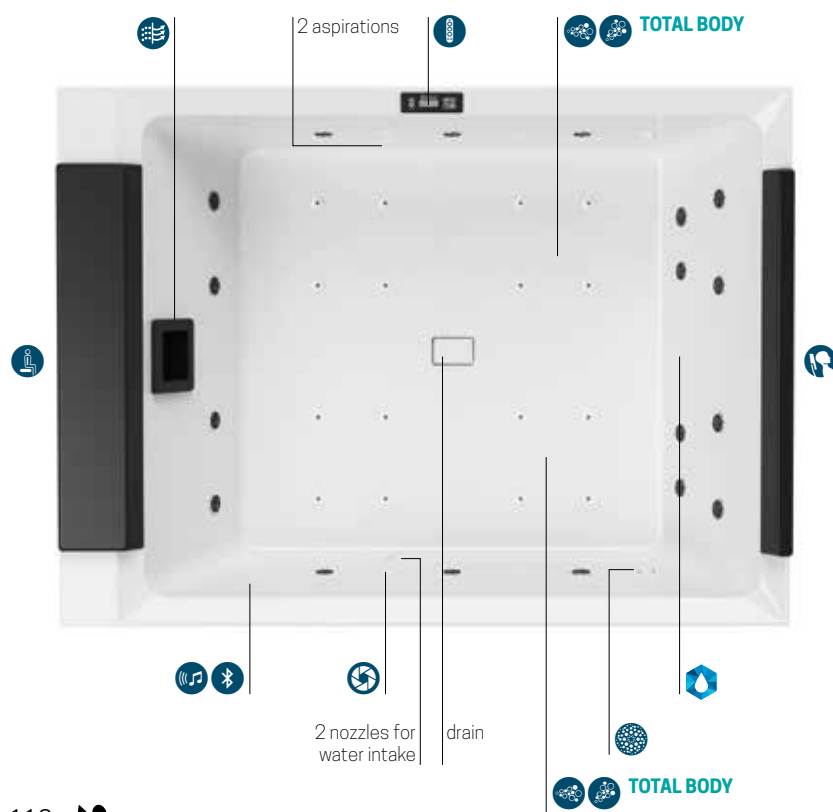

### FIBER-CROSS PANELS

Light grey

Warm brown

Steel

**Airpool massage** with manual on/off switch. For effective cell stimulation.

**Whirlpool air/water body massage** with manual or automatic time and intensity adjustment. To satisfy all wellness needs.