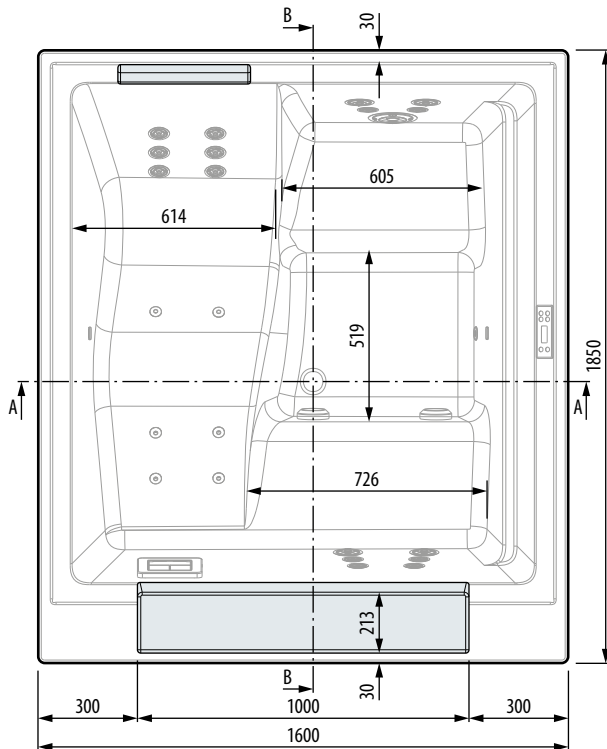

HYDRAULIC SPECIFICATIONS

average capacity 680 litres
17 whirlpool (12 standard version)
6 mini-jet (4 standard version)

ELECTRICAL SPECIFICATIONS

Power 230 V
Frequency 50 Hz
Max. power requirement 2400 W

MECHANICAL CHARACTERISTICS

Total area 3.0 m²
Total weight: 1210 kg
Bathtub+components mass 290 kg
Users mass (3 pers.) 80x3=240 kg
Specific load on support base 4093 N/m²