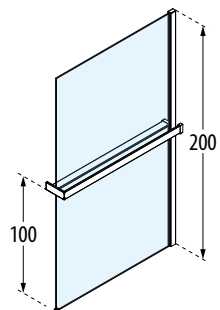

INSTALLATION WITHOUT SUPPORT BAR UP TO MAX. 120 CM

Construction of the Code:

Code

+

Left / Right

+

Glass

+

Profile

= Final product Code