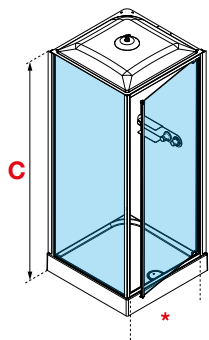

Right installation