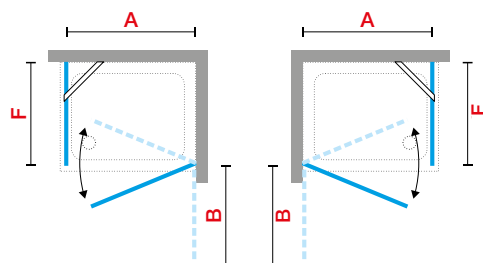

N180 G+F

CORNER ENTRY ENCLOSURE, 1 HINGED DOOR + SIDE PANEL

Design Marco Pellici

Dimensions					Code	Glass	Profile					
Actual size		Side panel	Access	Door projection		1	U	B	K	H	O M L	P R Q N Z
A	G	F	*	B		Clear	Matt White	Silver	Chrome	Matt Black	Shiny gold Shiny red gold Shiny black chrome	Brushed gold Brushed red gold Brushed bronze Brushed black chrome Brushed inox

DOOR											
78↔79,5	76,9↔78,4		61	60	N180G80-	£ 907,20	£ 1.002,00	£ 1.102,80	£ 1.102,80	£ 1.465,20	£ 1.353,60
88↔89,5	86,9↔88,4		71	70	N180G90-	£ 1.002,00	£ 1.102,80	£ 1.214,40	£ 1.214,40	£ 1.576,80	£ 1.465,20
98↔99,5	96,9↔98,4		81	80	N180G100-	£ 1.092,00	£ 1.202,40	£ 1.326,00	£ 1.326,00	£ 1.688,40	£ 1.576,80
H 200 L 72↔100			SPECIAL		N180GSP	£ 1.417,20	£ 1.563,60	£ 1.723,20	£ 1.723,20	£ 2.085,60	£ 1.974,00

SIDE PANEL											
	76,5↔78	78↔79,5	-	-	N180FG80-	£ 607,20	£ 668,40	£ 735,60	£ 735,60	£ 790,80	£ 764,40
	86,5↔88	88↔89,5	-	-	N180FG90-	£ 630,00	£ 697,20	£ 769,20	£ 769,20	£ 824,40	£ 798,00
	96,5↔98	98↔99,5	-	-	N180FG100-	£ 663,60	£ 730,80	£ 802,80	£ 802,80	£ 858,00	£ 831,60
	116,5↔118	118↔119,5	-	-	N180FG120-	£ 714,00	£ 786,00	£ 868,80	£ 868,80	£ 924,00	£ 897,60
H 200 L 20↔120			SPECIAL		N180FGSP	£ 856,80	£ 942,00	£ 1.042,80	£ 1.042,80	£ 1.099,20	£ 1.071,60