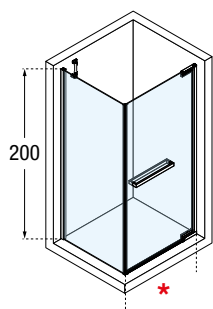

N180 G+F

CORNER ENTRY ENCLOSURE, 1 HINGED DOOR + SIDE PANEL

Design Marco Pellici

Dimensions					Code	Glass	Profile					
Actual size		Side panel	Access	Door projection		1	U	B	K	H	O M L	P R Q N Z
A	G	F	*	B		Clear	Matt White	Silver	Chrome	Matt Black	Shiny gold Shiny red gold Shiny black chrome	Brushed gold Brushed red gold Brushed bronze Brushed black chrome Brushed inox

DOOR											
78↔79,5	76,9↔78,4		61	60	N180G80-	£ 907,20	£ 1.002,00	£ 1.102,80	£ 1.102,80	£ 1.465,20	£ 1.353,60
88↔89,5	86,9↔88,4		71	70	N180G90-	£ 1.002,00	£ 1.102,80	£ 1.214,40	£ 1.214,40	£ 1.576,80	£ 1.465,20
98↔99,5	96,9↔98,4		81	80	N180G100-	£ 1.092,00	£ 1.202,40	£ 1.326,00	£ 1.326,00	£ 1.688,40	£ 1.576,80
H 200 L 72↔100			SPECIAL		N180GSP	£ 1.417,20	£ 1.563,60	£ 1.723,20	£ 1.723,20	£ 2.085,60	£ 1.974,00

SIDE PANEL											
	76,5↔78	78↔79,5	-	-	N180FG80-	£ 607,20	£ 668,40	£ 735,60	£ 735,60	£ 790,80	£ 764,40
	86,5↔88	88↔89,5	-	-	N180FG90-	£ 630,00	£ 697,20	£ 769,20	£ 769,20	£ 824,40	£ 798,00
	96,5↔98	98↔99,5	-	-	N180FG100-	£ 663,60	£ 730,80	£ 802,80	£ 802,80	£ 858,00	£ 831,60
	116,5↔118	118↔119,5	-	-	N180FG120-	£ 714,00	£ 786,00	£ 868,80	£ 868,80	£ 924,00	£ 897,60
H 200 L 20↔120			SPECIAL		N180FGSP	£ 856,80	£ 942,00	£ 1.042,80	£ 1.042,80	£ 1.099,20	£ 1.071,60

A/F
Actual size
G
Glass centered