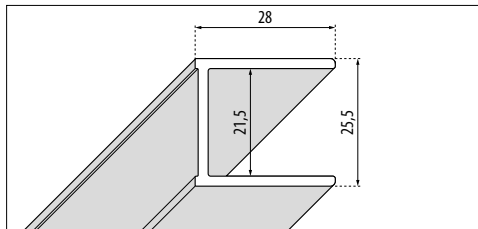

### OVERALL DIMENSIONS FIXING PROFILES

WALL - height 1999 mm  
for N180 1B - G - GFL

WALL - height 1998 mm  
for N180 1B - magnet side

WALL - height 1999 mm  
for N180 F lateral

Finish	Code	Price
Matt white	<b>P01DN1BGST-U</b>	£ 108,00
Silver	<b>P01DN1BGST-B</b>	£ 119,00
Chrome	<b>P01DN1BGST-K</b>	£ 132,00
Black	<b>P01DN1BGST-H</b>	£ 132,00
Brushed onox	<b>P01DN1BGST-Z</b>	£ 159,00
Shiny gold	<b>P01DN1BGST-O</b>	£ 172,00
Brushed gold	<b>P01DN1BGST-P</b>	£ 159,00
Brushed bronze	<b>P01DN1BGST-Q</b>	£ 159,00
Shiny black chrome	<b>P01DN1BGST-L</b>	£ 172,00
Brushed black chrome	<b>P01DN1BGST-N</b>	£ 159,00
Shiny red gold	<b>P01DN1BGST-M</b>	£ 172,00
Brushed red gold	<b>P01DN1BGST-R</b>	£ 159,00