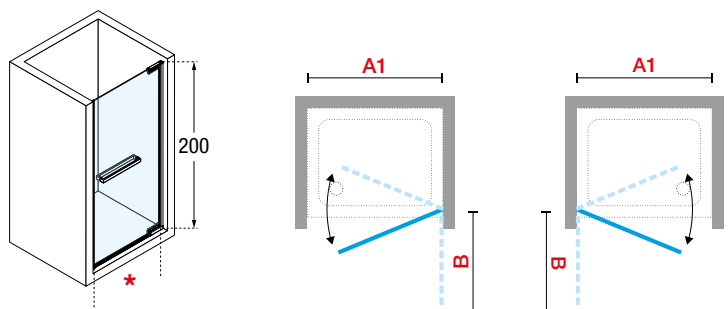

N180 1B

HINGED SHOWER DOOR FOR RECESS INSTALLATION

Design Marco Pellici

Dimensions			Code	Glass	Profile					
Actual size	Access	Door projection		1	U	B	K	H	O M L	P R Q N Z
A1	*	B		Clear	Matt White	Silver	Chrome	Matt Black	Shiny gold Shiny red gold Shiny black chrome	Brushed gold Brushed red gold Brushed bronze Brushed black chrome Brushed inox
77,5↔79	60	59	N1801B79-	£ 1.002,00	£ 1.102,80	£ 1.214,40	£ 1.214,40	£ 1.604,40	£ 1.492,80	
78,5↔80	61	60	N1801B80-	£ 1.002,00	£ 1.102,80	£ 1.214,40	£ 1.214,40	£ 1.604,40	£ 1.492,80	
87,5↔89	70	69	N1801B89-	£ 1.092,00	£ 1.202,40	£ 1.326,00	£ 1.326,00	£ 1.714,80	£ 1.604,40	
88,5↔90	71	70	N1801B90-	£ 1.092,00	£ 1.202,40	£ 1.326,00	£ 1.326,00	£ 1.714,80	£ 1.604,40	
97,5↔99	80	79	N1801B99-	£ 1.180,80	£ 1.303,20	£ 1.436,40	£ 1.436,40	£ 1.826,40	£ 1.714,80	
98,5↔100	81	80	N1801B100-	£ 1.180,80	£ 1.303,20	£ 1.436,40	£ 1.436,40	£ 1.826,40	£ 1.714,80	
H 200 L 80↔100		SPECIAL	N1801BSP	£ 1.530,00	£ 1.683,60	£ 1.857,60	£ 1.857,60	£ 2.247,60	£ 2.136,00