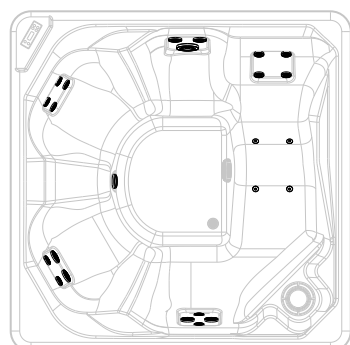

FEATURES	STANDARD	PLUS
whirlpool mini jets	4	6
whirlpool jets	19	28
Air settings	-	2
Chromolight	1	2
Headrest	-	●
Integrated audio system + Bluetooth	OPTIONAL	OPTIONAL
Wi-Fi module	OPTIONAL	OPTIONAL
UV purification system	●	●
Double speed pump	●	●
Heater 3 kW	●	●
Heat exchanger	OPTIONAL	OPTIONAL
Automatic filling	OPTIONAL	OPTIONAL
Skimmer cover	-	●

WI-FI MODULE	
Code	Price
DOMOWF	£ 472,80

BATHTUB BOTTOM INSULATION KIT	
Code	Price
VXTHCOFV	£ 394,80

PANEL INSULATION KIT		
Insulation	Code	Price
Optional Extreme Thermal Kit	KBT2F2LVIXL	£ 446,40

THERMAL COVER		
Insulation	Code	Price
Summer coverage	VXTHCO-C2	£ 1.365,60
Winter coverage	VXTHCOT-C2	£ 1.785,60

STANDARD VERSION