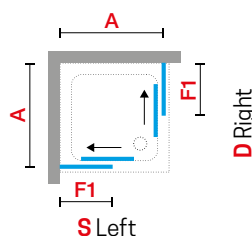

Dimensions			Code	Right	Left	Glass				Profile			
Actual size	Fixed panel	Access		D-	S-	1	4	11	91	U	B	K	H
A	F1	*				Clear	Satin	Niva	Strip print.	Matt White	Silver	Chrome	Matt Black
67↔70	30	34	ZEP2AH67L	D-	S-					£ 486,00	£ 537,60	£ 592,80	£ 592,80
72↔75	33	37	ZEP2AH72L	D-	S-					£ 486,00	£ 537,60	£ 592,80	£ 592,80
74↔77	34	39	ZEP2AH74L	D-	S-					£ 486,00	£ 537,60	£ 592,80	£ 592,80
77↔80	35	41	ZEP2AH77L	D-	S-					£ 510,00	£ 562,80	£ 616,80	£ 616,80
82↔85	38	44	ZEP2AH82L	D-	S-					£ 510,00	£ 562,80	£ 616,80	£ 616,80
87↔90	40	48	ZEP2AH87L	D-	S-					£ 510,00	£ 562,80	£ 616,80	£ 616,80
92↔95	43	51	ZEP2AH92L	D-	S-					£ 532,80	£ 588,00	£ 640,80	£ 640,80
97↔100	45	55	ZEP2AH97L	D-	S-					£ 532,80	£ 588,00	£ 640,80	£ 640,80
102↔105	48	59	ZEP2AH102L	D-	S-					£ 558,00	£ 612,00	£ 664,80	£ 664,80
107↔110	50	62	ZEP2AH107L	D-	S-					£ 558,00	£ 612,00	£ 664,80	£ 664,80
112↔115	53	66	ZEP2AH112L	D-	S-					£ 579,60	£ 634,80	£ 688,80	£ 688,80
117↔120	55	69	ZEP2AH117L	D-	S-					£ 579,60	£ 634,80	£ 688,80	£ 688,80

TO COMPLETE A CORNER ENTRY, ORDER 2 SIDES