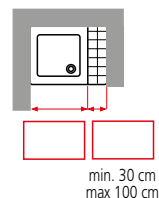

IN-LINE FIXING AND CLOSED PROFILES