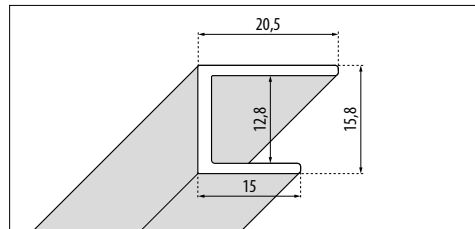

### OVERALL DIMENSIONS FIXING PROFILES

WALL - height 1999 mm  
for N180 1B - G - GFL

WALL - height 1998 mm  
for N180 1B - magnet side

WALL - height 1999 mm  
for N180 F lateral

Finish	Code	Price
Matt white	<b>P01DN1BGST-U</b>	£ 108,00
Silver	<b>P01DN1BGST-B</b>	£ 119,00
Chrome	<b>P01DN1BGST-K</b>	£ 132,00
Black	<b>P01DN1BGST-H</b>	£ 132,00
Brushed onox	<b>P01DN1BGST-Z</b>	£ 159,00
Shiny gold	<b>P01DN1BGST-O</b>	£ 172,00
Brushed gold	<b>P01DN1BGST-P</b>	£ 159,00
Brushed bronze	<b>P01DN1BGST-Q</b>	£ 159,00
Shiny black chrome	<b>P01DN1BGST-L</b>	£ 172,00
Brushed black chrome	<b>P01DN1BGST-N</b>	£ 159,00
Shiny red gold	<b>P01DN1BGST-M</b>	£ 172,00
Brushed red gold	<b>P01DN1BGST-R</b>	£ 159,00