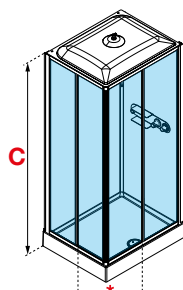

## REQUIRED

	<b>COMPULSORY</b> Imperial to Metric flex waste adaptor	
	<b>Code</b>	<b>Price</b>
	<b>RISCCAB</b>	£ 17,63

MEDIA GLASS

80x80 - 90x90

90x70 - 100x70 - 100x80

Left installation

Right installation