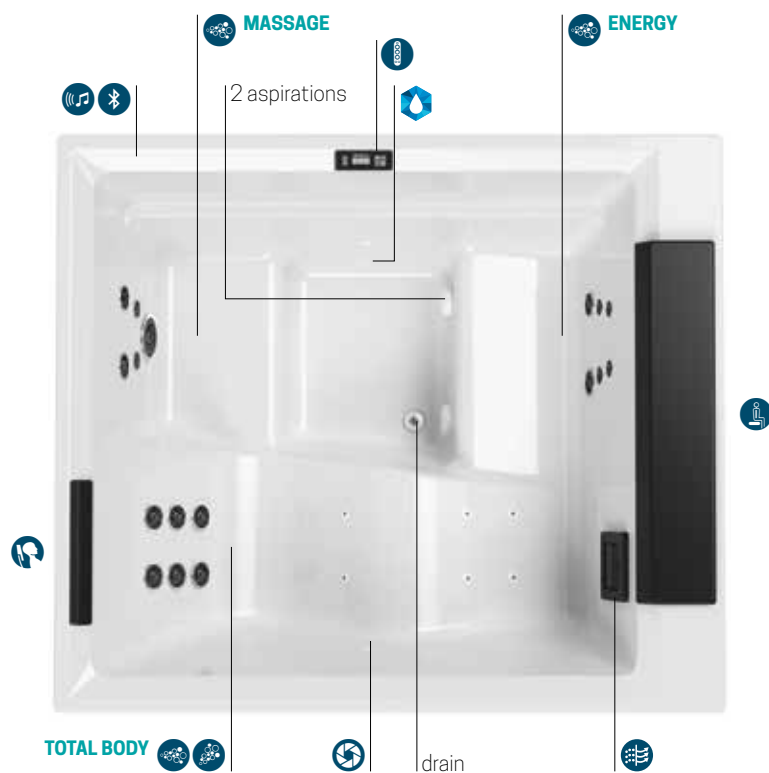

### FIBER-CROSS PANELS

Light grey

Warm brown

Steel

**Airpool massage** with manual on/off switch. For effective cell stimulation.

**Whirlpool air/water body massage** with manual or automatic time and intensity adjustment. To satisfy all wellness needs.