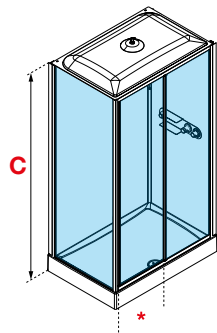

Right installation