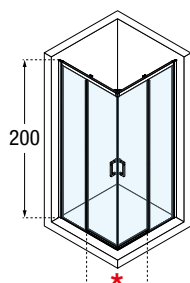

Dimensions			Code	Right	Left	Glass				Profile			
Actual size	Fixed panel	Access		D-	S-	1	4	11	91	U	B	K	H
A	F1	*				Clear	Satin	Niva	Strip print.	Matt White	Silver	Chrome	Matt Black
67↔70	30	34	ZEP2AH67L	D-	S-					£ 486,00	£ 537,60	£ 592,80	£ 592,80
72↔75	33	37	ZEP2AH72L	D-	S-					£ 486,00	£ 537,60	£ 592,80	£ 592,80
74↔77	34	39	ZEP2AH74L	D-	S-					£ 486,00	£ 537,60	£ 592,80	£ 592,80
77↔80	35	41	ZEP2AH77L	D-	S-					£ 510,00	£ 562,80	£ 616,80	£ 616,80
82↔85	38	44	ZEP2AH82L	D-	S-					£ 510,00	£ 562,80	£ 616,80	£ 616,80
87↔90	40	48	ZEP2AH87L	D-	S-					£ 510,00	£ 562,80	£ 616,80	£ 616,80
92↔95	43	51	ZEP2AH92L	D-	S-					£ 532,80	£ 588,00	£ 640,80	£ 640,80
97↔100	45	55	ZEP2AH97L	D-	S-					£ 532,80	£ 588,00	£ 640,80	£ 640,80
102↔105	48	59	ZEP2AH102L	D-	S-					£ 558,00	£ 612,00	£ 664,80	£ 664,80
107↔110	50	62	ZEP2AH107L	D-	S-					£ 558,00	£ 612,00	£ 664,80	£ 664,80
112↔115	53	66	ZEP2AH112L	D-	S-					£ 579,60	£ 634,80	£ 688,80	£ 688,80
117↔120	55	69	ZEP2AH117L	D-	S-					£ 579,60	£ 634,80	£ 688,80	£ 688,80

TO COMPLETE A CORNER ENTRY, ORDER 2 SIDES