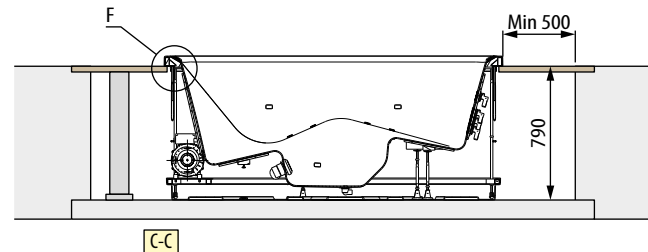

HYDRAULIC SPECIFICATIONS

average capacity 930 litres
28 whirlpool (18 standard version)
8 mini jet (4 standard version)

ELECTRICAL SPECIFICATIONS

Power 230 V
Frequency 50 Hz
Max. power requirement 3450 W

MECHANICAL CHARACTERISTICS

Total area 4 m²
Total weight: 1610 kg
Bathtub+components mass 360 kg
Users mass (4 pers.) 80x4=320 kg
Specific load on support base 4030 N/m²