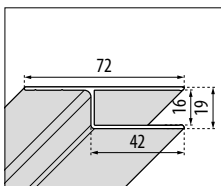

WALL
side wall mounting
all models