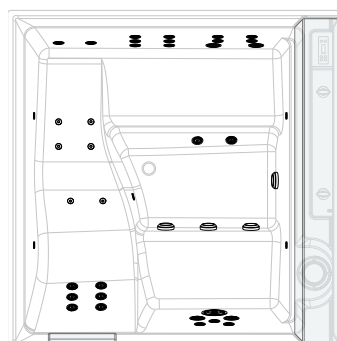

PLUS VERSION