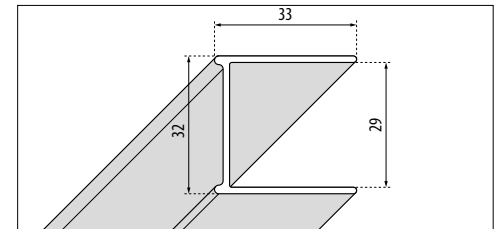

### OVERALL DIMENSIONS FIXING PROFILES

WALL - height 1999 mm  
for N180 1B - G - GFL

WALL - height 1998 mm  
for N180 1B - magnet side

WALL - height 1999 mm  
for N180 F lateral

Finish	Code	Price
Matt white	<b>P01DN1BGST-U</b>	£ 108,00
Silver	<b>P01DN1BGST-B</b>	£ 119,00
Chrome	<b>P01DN1BGST-K</b>	£ 132,00
Black	<b>P01DN1BGST-H</b>	£ 132,00
Brushed onox	<b>P01DN1BGST-Z</b>	£ 159,00
Shiny gold	<b>P01DN1BGST-O</b>	£ 172,00
Brushed gold	<b>P01DN1BGST-P</b>	£ 159,00
Brushed bronze	<b>P01DN1BGST-Q</b>	£ 159,00
Shiny black chrome	<b>P01DN1BGST-L</b>	£ 172,00
Brushed black chrome	<b>P01DN1BGST-N</b>	£ 159,00
Shiny red gold	<b>P01DN1BGST-M</b>	£ 172,00
Brushed red gold	<b>P01DN1BGST-R</b>	£ 159,00