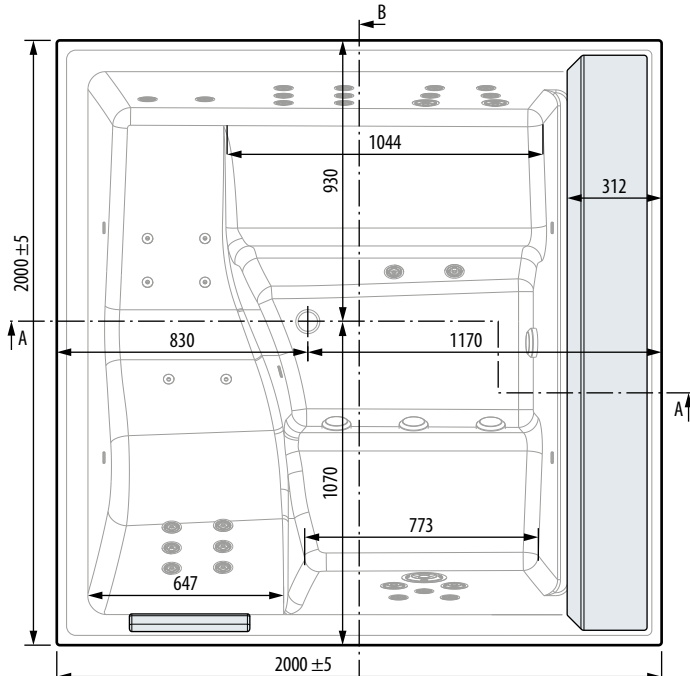

HYDRAULIC SPECIFICATIONS

average capacity 930 litres
28 whirlpool (18 standard version)
8 mini jet (4 standard version)

ELECTRICAL SPECIFICATIONS

Power 230 V
Frequency 50 Hz
Max. power requirement 3450 W

MECHANICAL CHARACTERISTICS

Total area 4 m²
Total weight: 1610 kg
Bathtub+components mass 360 kg
Users mass (4 pers.) 80x4=320 kg
Specific load on support base 4030 N/m²