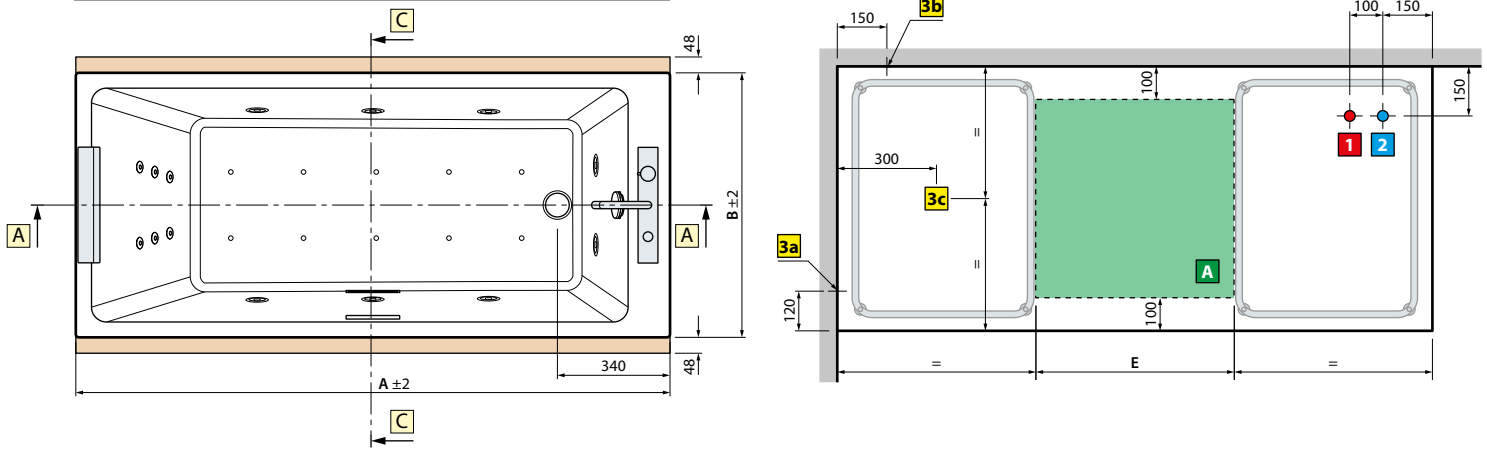

OVERALL MEASUREMENT WITH FRAME

model	A	B	C	D	E	Capacity in litres
170x70	1700	700	1080	420	500	250
170x75	1700	750	1080	470	500	280
180x80	1800	800	1180	520	600	330
180x110	1800	1100	1180	820	600	500
190x90	1900	900	1280	620	600	410

ELECTRIC POWER

	HYDRO AIR	WHIRLPOOL	HYDRO PLUS	NATURAL AIR	WHIRLPOOL+NATURAL AIR
heater	—	—	—	—	—
whirlpool	—	550 W	900 W	—	550 W
airpool	400 W	—	400 W	—	—
natural air	—	—	—	1.050 W	1.050 W
TOTAL	400 W	550 W	1.300 W	1.050 W	1.050 W

Install a 30mA residual-current device upstream with an omnipolar switch with minimum of ≥ 3 mm between the contacts.

HYDRAULIC CHARACTERISTIC
Siphon connection 1 1/2"

ELECTRICAL CHARACTERISTIC
Tension: 220-230 V
Frequency: 50 Hz