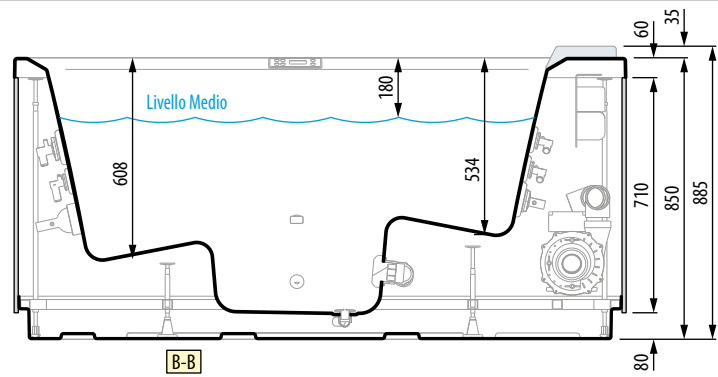

HYDRAULIC SPECIFICATIONS

average capacity 680 litres
17 whirlpool (12 standard version)
6 mini-jet (4 standard version)

ELECTRICAL SPECIFICATIONS

Power 230 V
Frequency 50 Hz
Max. power requirement 2400 W

MECHANICAL CHARACTERISTICS

Total area 3.0 m²
Total weight: 1210 kg
Bathtub+components mass 290 kg
Users mass (3 pers.) 80x3=240 kg
Specific load on support base 4093 N/m²