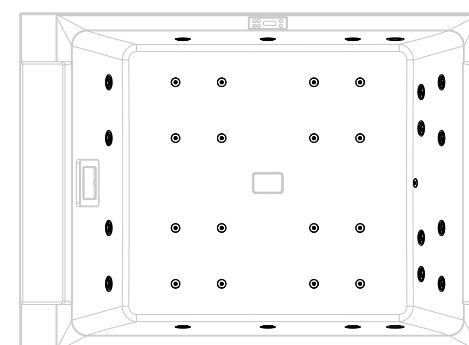

PLUS+NATURAL AIR VERSION