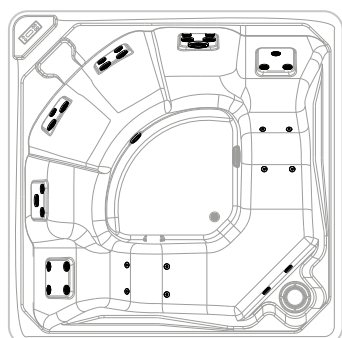

FEATURES	STANDARD	PLUS
whirlpool mini jets	8	12
whirlpool jets	24	34
Air settings	-	2
Chromolight	1	2
Headrest	-	•
Integrated audio system + Bluetooth	OPTIONAL	OPTIONAL
Wi-Fi module	OPTIONAL	OPTIONAL
UV purification system	•	•
Double speed pump	•	•
Single-speed pump	-	•
Heater 3 kW	•	•
Heat exchanger	OPTIONAL	OPTIONAL
Automatic filling	OPTIONAL	OPTIONAL
Skimmer cover	-	OPTIONAL

WI-FI MODULE	
Code	Price
DOMOWF	£ 472,80

BATHTUB BOTTOM INSULATION KIT	
Code	Price
VXXTHCOFV	£ 472,80

PANEL INSULATION KIT		
Insulation	Code	Price
Optional Extreme Thermal Kit	KBT2F2LVIXXL	£ 499,20

THERMAL COVER		
Insulation	Code	Price
Summer coverage	VXXTHCO-C2	£ 1.470,00
Winter coverage	VXXTHCOT-C2	£ 1.942,80

STANDARD VERSION