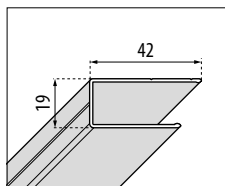

OVERALL DIMENSIONS FIXING PROFILES

WALL
A - R - F - AH - PH - FH