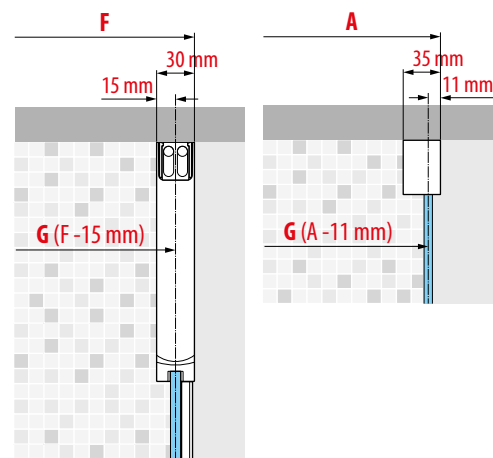

A/F
Actual size
G
Glass centered