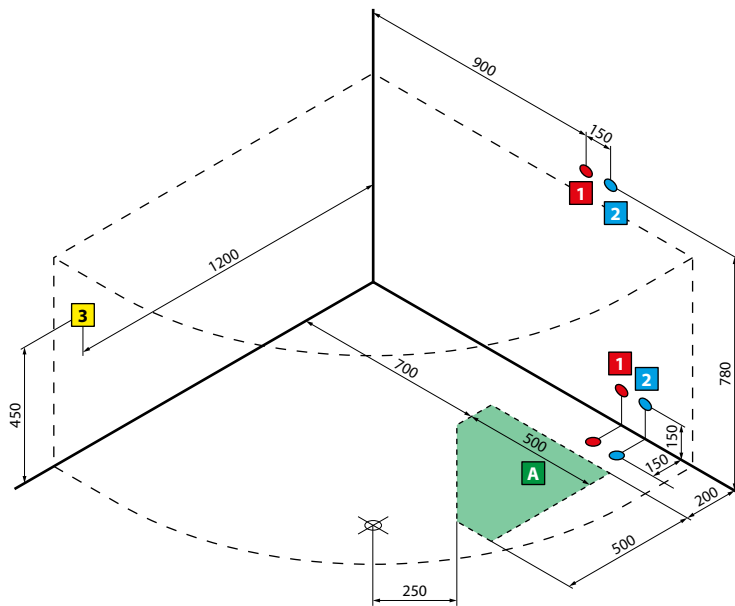

ELECTRIC POWER

	HYDRO AIR	WHIRLPOOL	HYDRO PLUS	NATURAL AIR	WHIRLPOOL+ NATURAL AIR
heater	—	—	—	—	—
whirlpool	—	550 W	900 W	—	550 W
airpool	400 W	—	400 W	—	—
natural air	—	—	—	1.050 W	1.050 W
TOTAL	400 W	550 W	1.300 W	1.050 W	1.050 W

Install a 30mA residual-current device upstream with an omnipolar switch with minimum of ≥ 3 mm between the contacts.

HYDRAULIC CHARACTERISTIC
Siphon connection 1 1/2"

ELECTRICAL CHARACTERISTIC
Tension: 220-230 V
Frequency: 50 Hz