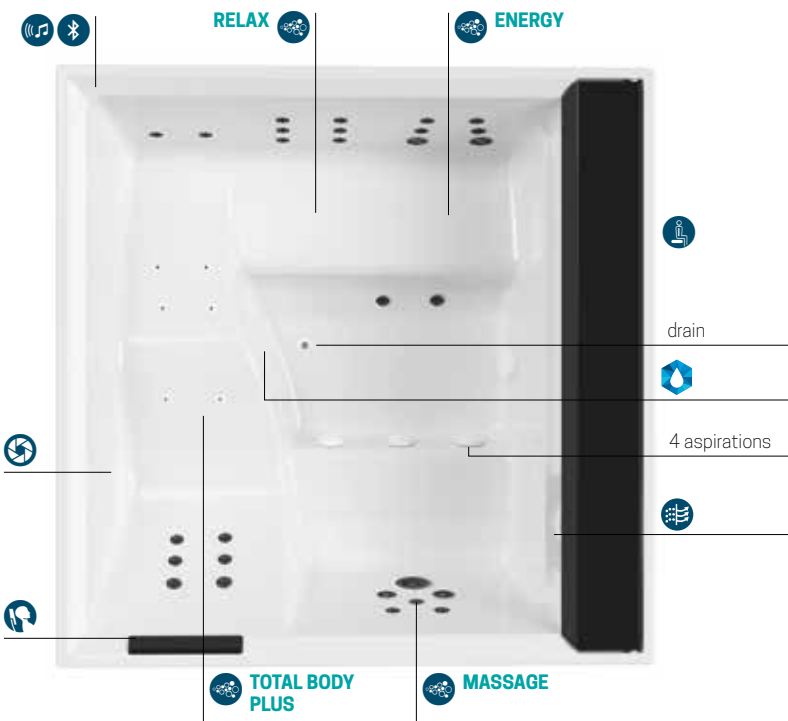

### FIBER-CROSS PANELS

Light grey

Warm brown

Steel

**Airpool massage** with manual on/off switch. For effective cell stimulation.

**Whirlpool air/water body massage** with manual or automatic time and intensity adjustment. To satisfy all wellness needs.