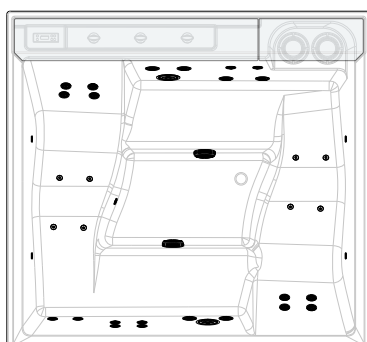

FEATURES	STANDARD	PLUS
whirlpool mini jets	8	16
whirlpool jets	24	36
4 White LED light	●	●
4 Chromolight	OPTIONAL	OPTIONAL
Headrest	-	●
Integrated audio system + Bluetooth	OPTIONAL	OPTIONAL
Wi-Fi module	OPTIONAL	OPTIONAL
Aquaclean purification system (UV+ozone)	OPTIONAL	OPTIONAL
UV purification system	●	●
Single speed pump	-	●
Double speed pump	●	●
Heater 3 kW	●	●
Heat exchanger	OPTIONAL	OPTIONAL
Automatic filling	OPTIONAL	OPTIONAL

WI-FI MODULE	
Code	Price
DOMOWF	£ 472,80

BATHTUB BOTTOM INSULATION KIT	
Code	Price
DXXTHCOFV	£ 472,80

PANEL INSULATION KIT	
Code	Price
KBT2F2LDOXXL	£ 499,20

THERMAL COVER			
Insulation	Code	Price	
		C1	C2
		Plenty Grey	Brown
Summer coverage	DXXTHCO-	£ 1.628,40	£ 1.628,40
Winter coverage	DXXTHCOT-	£ 1.942,80	£ 1.942,80

STANDARD VERSION