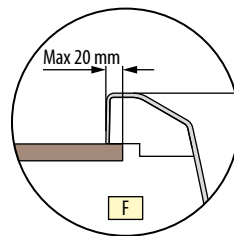

HYDRAULIC SPECIFICATIONS

average capacity 680 litres
17 whirlpool (12 standard version)
6 mini-jet (4 standard version)

ELECTRICAL SPECIFICATIONS

Power 230 V
Frequency 50 Hz
Max. power requirement 2400 W

MECHANICAL CHARACTERISTICS

Total area 3.0 m²
Total weight: 1210 kg
Bathtub+components mass 290 kg
Users mass (3 pers.) 80x3=240 kg
Specific load on support base 4093 N/m²