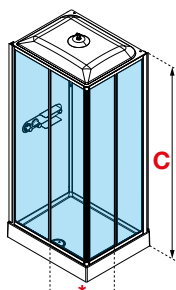

## REQUIRED

	<b>COMPULSORY</b> Imperial to Metric flex waste adaptor	
	<b>Code</b>	<b>Price</b>
	<b>RISCCAB</b>	£ 17,63

MEDIA GLASS

80x80 - 90x90

90x70 - 100x70 - 100x80

Left installation

Right installation