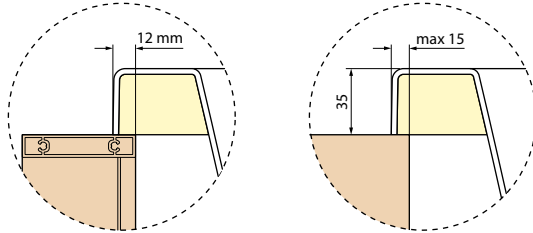

IN CASE OF FRAME PANELS

IN CASE OF BUILT-IN