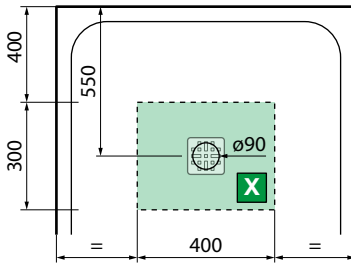

Dimensions		Codice	Select the finishing / price				
			V3	V4	V5	V6	V7
			Pietra bianco opaco	Pietra grigio	Pietra cappuccino	Pietra tortora	Pietra nero antracite
AxB ±3 mm							
80 x 80	800 x 800	NVM803-	£ 538,80			£ 592,80	
90 x 90	900 x 900	NVM903-	£ 591,60			£ 650,40	
100 x 100	1000 x 1000	NVM1003-	£ 648,00			£ 712,80	
90 x 70	900 x 700	NVM90703-	£ 538,80			£ 592,80	
100 x 70	1000 x 700	NVM100703-	£ 565,20			£ 621,60	
100 x 80	1000 x 800	NVM100803-	£ 591,60			£ 650,40	
100 x 90	1000 x 900	NVM100903-	£ 655,20			£ 720,00	
120 x 70	1200 x 700	NVM120703-	£ 633,60			£ 697,20	
120 x 80	1200 x 800	NVM120803-	£ 667,20			£ 734,40	
120 x 90	1200 x 900	NVM120903-	£ 709,20			£ 781,20	
120 x 100	1200 x 1000	NVM120103-	£ 762,00			£ 838,80	
140 x 70	1400 x 700	NVM140703-	£ 703,20			£ 774,00	
140 x 80	1400 x 800	NVM140803-	£ 733,20			£ 806,40	
140 x 90	1400 x 900	NVM140903-	£ 781,20			£ 858,00	
140 x 100	1400 x 1000	NVM140103-	£ 853,20			£ 938,40	
160 x 70	1600 x 700	NVM160703-	£ 787,20			£ 865,20	
160 x 80	1600 x 800	NVM160803-	£ 822,00			£ 903,60	
160 x 90	1600 x 900	NVM160903-	£ 880,80			£ 968,40	
160 x 100	1600 x 1000	NVM160103-	£ 952,80			£ 1.048,80	
180 x 80	1800 x 800	NVM180803-	£ 880,80			£ 968,40	
180 x 90	1800 x 900	NVM180903-	£ 952,80			£ 1.048,80	

Construction of the code: **Code** + **Colour** = Final product code

CUSTOM SHAPING

NOVOMATT plates can be cut by the installer up to 2.5cm from the edge, Novellini offers a cut-to-length and/or cut-to-width service by communicating the measurements when ordering. We also supply shower trays with cut-outs made to measure to shape the shower tray exactly to the available space. The cuts must however be straight, curved or arched cuts (**out-of-square cut up to 2.5 cm***) are not permitted. It is also not possible to cut the shower tray around the drain to an area of 40 x 40 cm.