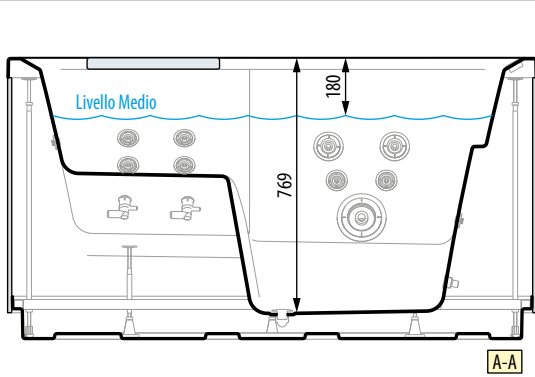

HYDRAULIC SPECIFICATIONS

average capacity 680 litres
17 whirlpool (12 standard version)
6 mini-jet (4 standard version)

ELECTRICAL SPECIFICATIONS

Power 230 V
Frequency 50 Hz
Max. power requirement 2400 W

MECHANICAL CHARACTERISTICS

Total area 3.0 m²
Total weight: 1210 kg
Bathtub+components mass 290 kg
Users mass (3 pers.) 80x3=240 kg
Specific load on support base 4093 N/m²