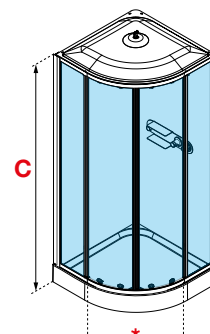

# MEDIA GLASS R

MULTIFUNCTION SHOWER CUBICLE - QUADRANT, 2 SLIDING DOORS + 2 FIXED PANELS

207 cm

3 mm  
Door

4 mm  
Panels

Dimensions			Code	Mixer	Glass	Select the finishing
Dimensions (cm)	Total height (cm)	Access				Shiny white finish
	<b>C</b>	*		<b>T</b> Thermostatic	<b>1</b> Clear	<b>AA</b> White
<b>STANDARD</b>						
90 X 90	210	48	<b>MEGR90</b>	<b>T-</b>	<b>1</b>	<b>AA</b> £ 2.257,20
<b>STANDARD WITH DOME + SHOWER HEAD</b>						
90 X 90	226	48	<b>MEGR90</b>	<b>TF-</b>	<b>1</b>	<b>AA</b> £ 2.529,60