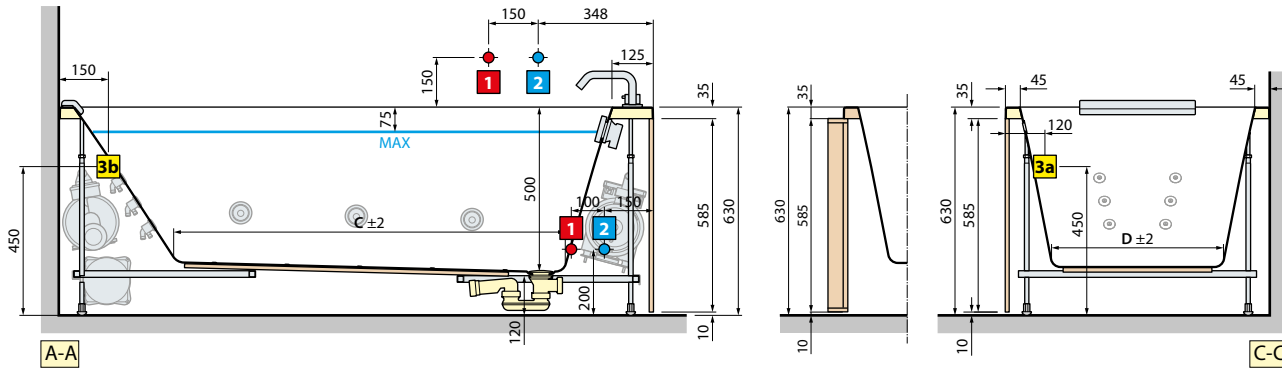

IN CASE OF FRAME PANELS

IN CASE OF BUILT-IN

OVERALL MEASUREMENT WITH FRAME

model	A	B	C	D	E	Capacity in litres
170x70	1700	700	1080	420	500	250
170x75	1700	750	1080	470	500	280
180x80	1800	800	1180	520	600	330
180x110	1800	1100	1180	820	600	500
190x90	1900	900	1280	620	600	410

ELECTRIC POWER

	HYDRO AIR	WHIRLPOOL	HYDRO PLUS	NATURAL AIR	WHIRLPOOL+NATURAL AIR
heater	—	—	—	—	—
whirlpool	—	550 W	900 W	—	550 W
airpool	400 W	—	400 W	—	—
natural air	—	—	—	1.050 W	1.050 W
TOTAL	400 W	550 W	1.300 W	1.050 W	1.050 W

Install a 30mA residual-current device upstream with an omnipolar switch with minimum of ≥ 3 mm between the contacts.

HYDRAULIC CHARACTERISTIC
Siphon connection 1 1/2"

ELECTRICAL CHARACTERISTIC
Tension: 220-230 V
Frequency: 50 Hz