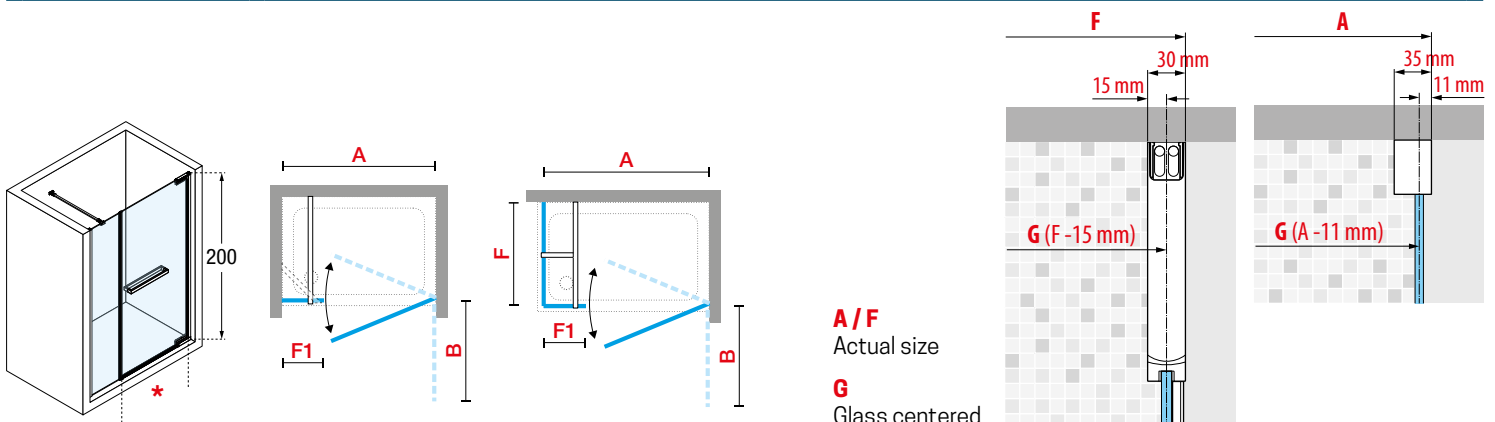

SIDE PANEL											
F											
77,5↔79,5	76↔78				N180F80-	£ 613,20	£ 674,40	£ 747,60	£ 747,60	£ 870,00	£ 825,60
87,5↔89,5	86↔88				N180F90-	£ 697,20	£ 769,20	£ 847,20	£ 847,20	£ 969,60	£ 925,20
97,5↔99,5	96↔98				N180F100-	£ 757,20	£ 835,20	£ 919,20	£ 919,20	£ 1.041,60	£ 998,40
117,5↔119,5	116↔118				N180F120-	£ 897,60	£ 986,40	£ 1.089,60	£ 1.089,60	£ 1.212,00	£ 1.167,60
H 200				SPECIAL	N180FSP	£ 1.075,20	£ 1.183,20	£ 1.308,00	£ 1.308,00	£ 1.430,40	£ 1.386,00
L 67↔119											

OPTIONAL

"T" BAR KIT COMBINATION WITH FIXED											
Code		Profile									
		U	B	K	H	O M L	P R Q N Z				
		Matt White	Silver	Chrome	Matt Black	Shiny gold Shiny red gold Shiny black chrome	Brushed gold Brushed red gold Brushed bronze Brushed black chrome Brushed inox				
R80BOORT150-		£ 123,60	£ 140,40	£ 157,20	£ 157,20	£ 204,00	£ 188,40