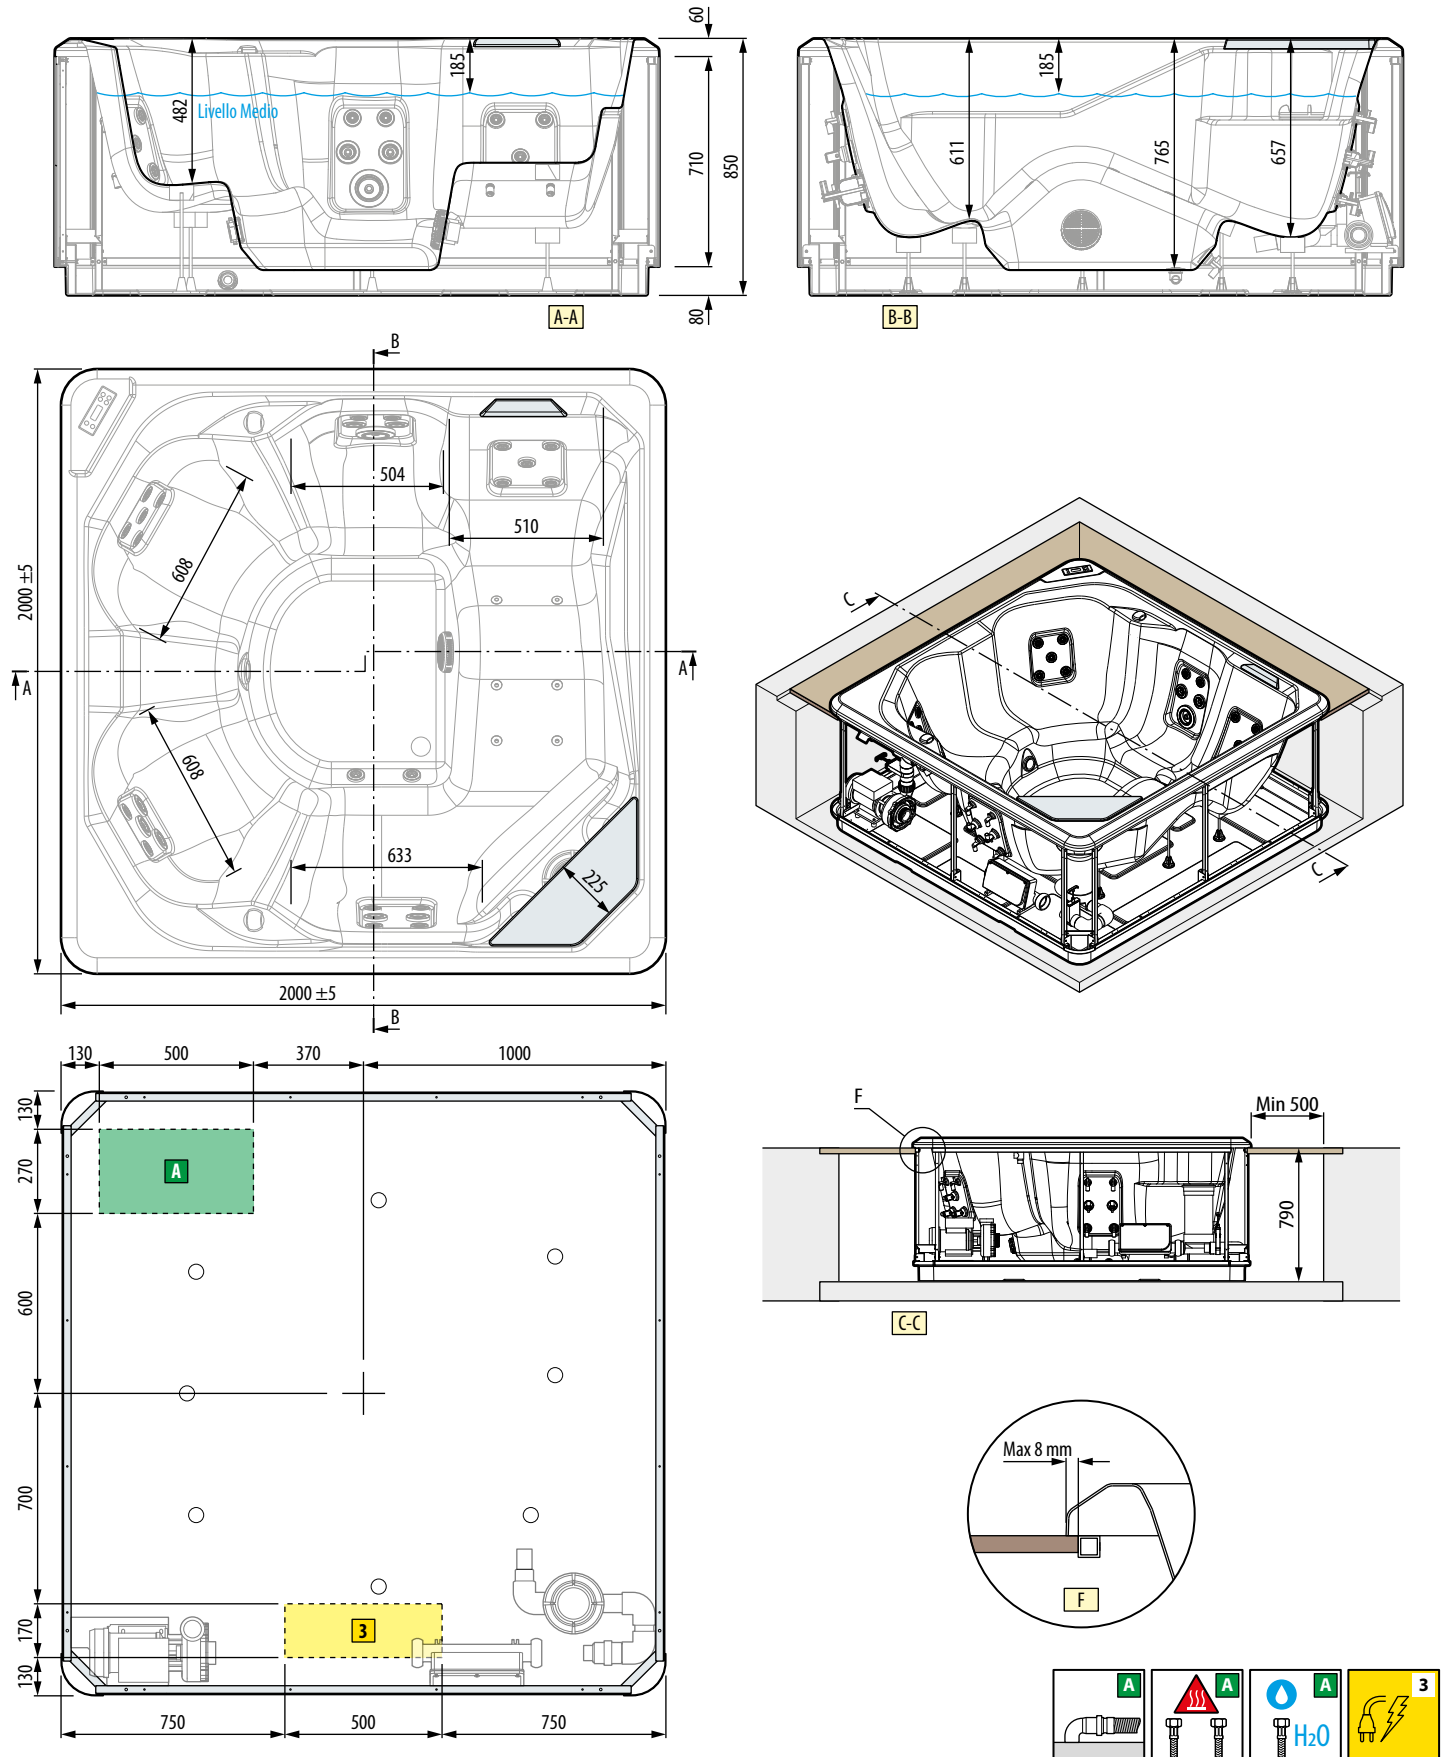

**MECHANICAL CHARACTERISTICS**

Total area 4.9 m<sup>2</sup>  
 Total weight: 2080 kg  
 Bathtub+components mass 440 kg  
 Users mass (6 pers.) 80x6=480 kg  
 Specific load on support base 4210 N/m<sup>2</sup>