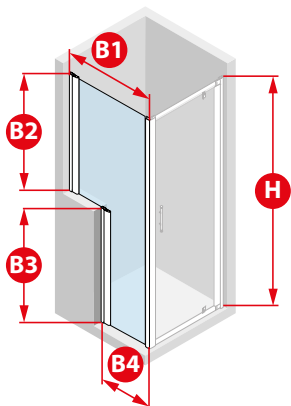

LEFT VERSION

MIN ↔ MAX DIMENSIONS

B1	60 ↔ 99	____
B2	25 ↔ 184,9	____
B3		____
B4	29 ↔ 97	____
H	140 ↔ 200	____

B4 ≥ L ÷ 3

The quote of **B4** must be superior to 1/3 of the **B1** AND not lower than 20 cm

FOR FURTHER INFORMATION REGARDING THE FEASIBILITY OF SPECIAL SIZES,
PLEASE CONTACT YOUR SALES OFFICE OR CHECK ON [HTTP://STORE.NOVELLINI.COM](http://store.novellini.com)

Construction of the code: **Code** + **Glass** + **Profile** = Final product code