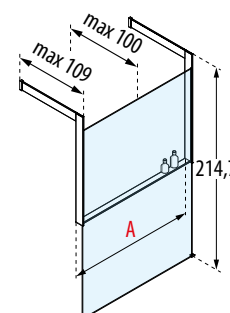

WITH STORAGE SHELF

Dimensions	Code	Glass	Profile			
Actual size		1	U	B	H	P R Q N Z
A		Clear	Matt white	Silver	Matt black	Brushed gold Brushed red gold Brushed bronze Brushed black chrome Brushed inox
114	KUADFC116PO-		£ 1.286,21	£ 1.421,23	£ 1.582,70	£ 1.858,80
134	KUADFC136PO-		£ 1.361,38	£ 1.500,58	£ 1.669,01	£ 1.963,20
154	KUADFC156PO-		£ 1.421,23	£ 1.568,78	£ 1.742,78	£ 2.048,40