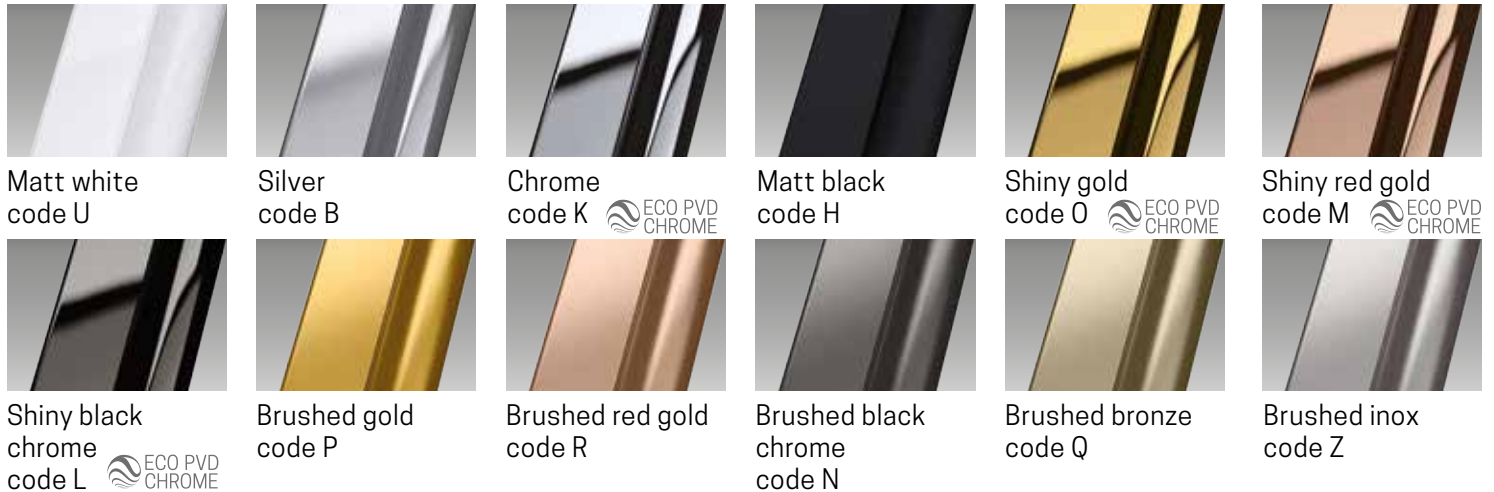

TECHNICAL DATA

PROFILE COLOURS

GLASS TYPE 8 mm (European Standards UNI EN 14428)