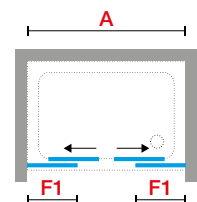

FOR SOLUTION WITH 2 FIXED PANELS ALWAYS USE 2 SUPPORT CORNER BARS