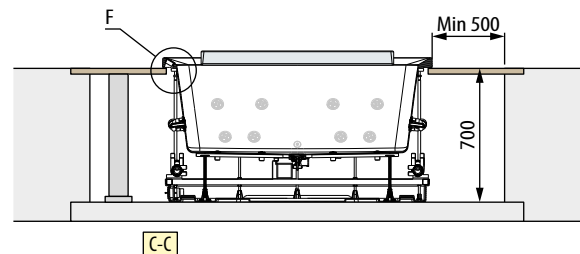

HYDRAULIC SPECIFICATIONS

maximum capacity 550 litres
18 side whirlpool jets
16 mini jets on the bottom
2 Natural Air jets

ELECTRICAL SPECIFICATIONS

Power 230 V
Frequency 50 Hz
Max heat absorption heater +
low-speed pump: 2400 W

MECHANICAL CHARACTERISTICS

Total area 2.66 m²
Total weight: 960 kg
Bathtub+components mass 250 kg
Users mass (2 pers.) 80+80 kg
Specific load on support base 3610 N/m²