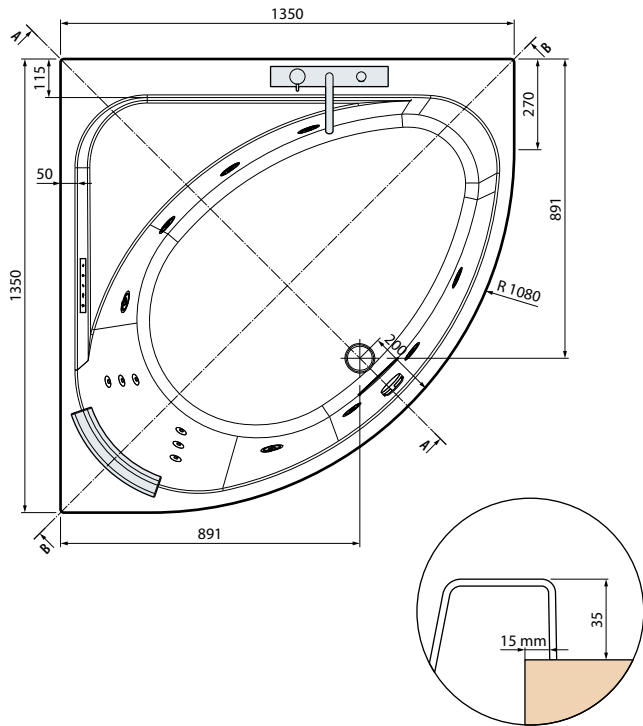

ELECTRIC POWER

	HYDRO AIR	WHIRLPOOL	HYDRO PLUS	NATURAL AIR	WHIRLPOOL+ NATURAL AIR
heater	—	—	—	—	—
whirlpool	—	550 W	900 W	—	550 W
airpool	400 W	—	400 W	—	—
natural air	—	—	—	1.050 W	1.050 W
TOTAL	400 W	550 W	1.300 W	1.050 W	1.050 W

Install a 30mA residual-current device upstream with an omnipolar switch with minimum of ≥ 3 mm between the contacts.

HYDRAULIC CHARACTERISTIC
Siphon connection 1 1/2"

ELECTRICAL CHARACTERISTIC
Tension: 220-230 V
Frequency: 50 Hz