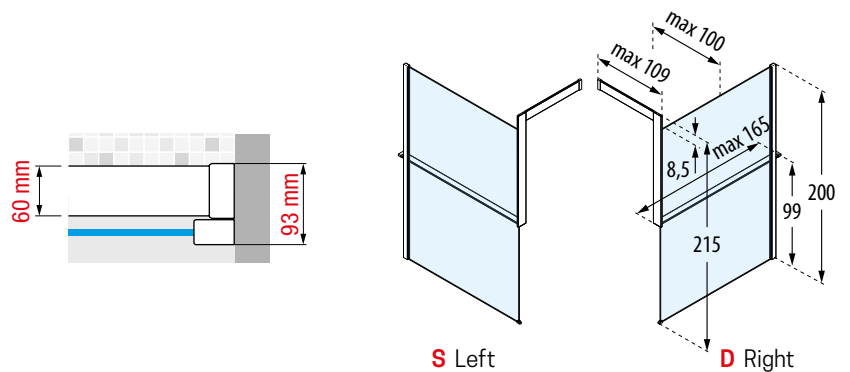

# KUADRA H KIT FRAME

“FRAME KIT” INTERNAL BAR VERSION WITH SHELF HOLDER

TO BE ORDERED IN ADDITION TO A KUADRA H

Code	Installation		Select finishing / price			
	Right	Left	U	B	H	P R Q N Z
	D-	S-	Matt White	Silver	Matt Black	Brushed gold Brushed red gold Brushed bronze Brushed black chrome Brushed inox
<b>R80KUFRI10</b>			£ 541,49	£ 599,95	£ 665,38	£ 830,40