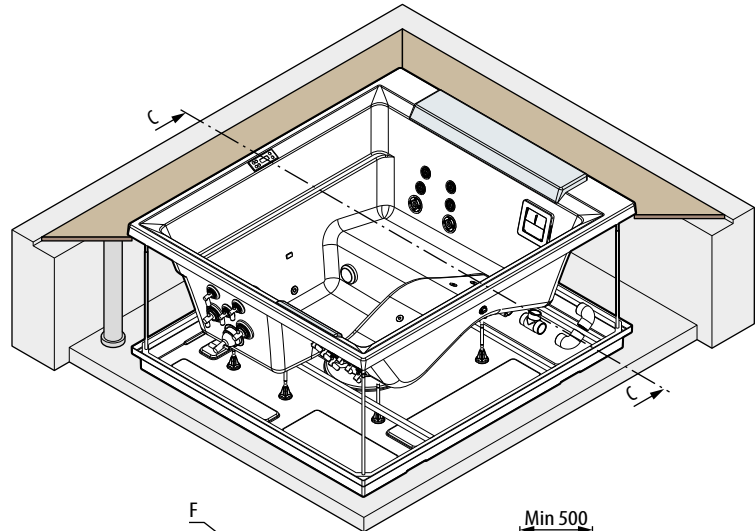

HYDRAULIC SPECIFICATIONS

average capacity 680 litres
17 whirlpool (12 standard version)
6 mini-jet (4 standard version)

ELECTRICAL SPECIFICATIONS

Power 230 V
Frequency 50 Hz
Max. power requirement 2400 W

MECHANICAL CHARACTERISTICS

Total area 3.0 m²
Total weight: 1210 kg
Bathtub+components mass 290 kg
Users mass (3 pers.) 80x3=240 kg
Specific load on support base 4093 N/m²