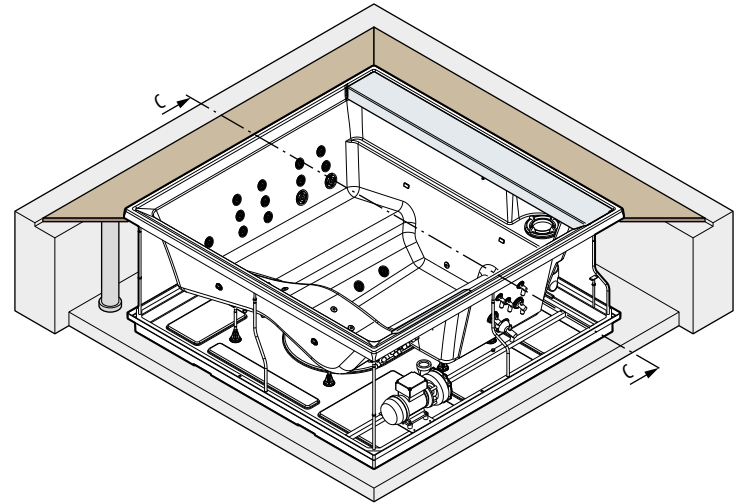

HYDRAULIC SPECIFICATIONS

average capacity 930 litres
28 whirlpool (18 standard version)
8 mini jet (4 standard version)

ELECTRICAL SPECIFICATIONS

Power 230 V
Frequency 50 Hz
Max. power requirement 3450 W

MECHANICAL CHARACTERISTICS

Total area 4 m²
Total weight: 1610 kg
Bathtub+components mass 360 kg
Users mass (4 pers.) 80x4=320 kg
Specific load on support base 4030 N/m²