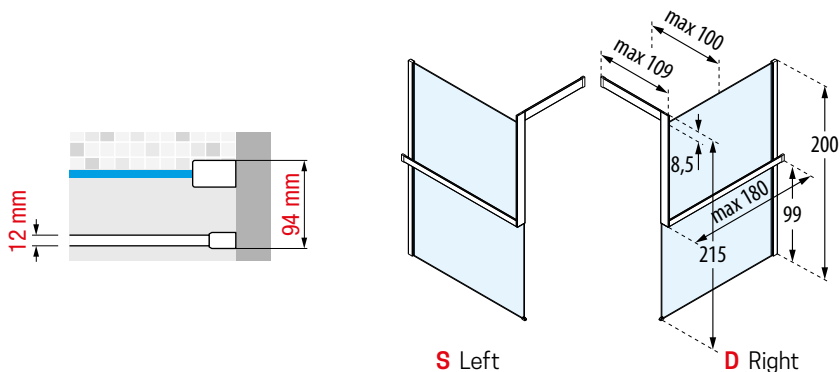

KUADRA H KIT FRAME

“FRAME KIT” EXTERNAL BAR VERSION WITH TOWEL HOLDER

TO BE ORDERED IN ADDITION TO A KUADRA H

Dimensions	Code	Installation		Select finishing / price						
		Right	Left	U	B	H	K	Z	O M L	P R Q N
		D-	S-							
				Matt White	Silver	Matt Black	Chrome	Brushed inox	Shiny gold Shiny red gold Shiny black chrome	Brushed gold Brushed red gold Brushed bronze Brushed black chrome
Max 165	R80KUFRE10			£ 580,46	£ 638,93	£ 702,96	£ 702,96	£ 773,95	£ 952,80	£ 879,60
Max 180	R80KUFRE1018			£ 677,90	£ 744,72	£ 825,46	£ 825,46	£ 908,98	£ 1.050,00	£ 969,60