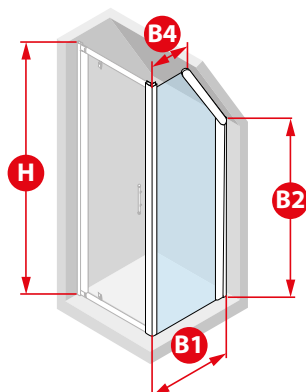

RIGHT VERSION

MIN ↔ MAX DIMENSIONS

B1	60 ↔ 119	____
B2	25 ↔ 187	____
B4	10 ↔ 90	____
H	155 ↔ 200	____

FOR FURTHER INFORMATION REGARDING THE FEASIBILITY OF SPECIAL SIZES,
PLEASE CONTACT YOUR SALES OFFICE OR CHECK ON [HTTP://STORE.NOVELLINI.COM](http://store.novellini.com)