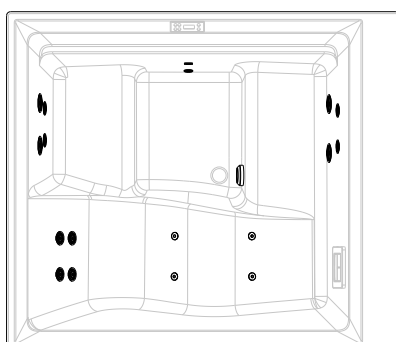

FEATURES	STANDARD	PLUS
Whirlpool mini jets	4	6
Whirlpool jets	12	18
2 White LED light	●	●
2 Chromolight	OPTIONAL	OPTIONAL
Headrest	-	●
Integrated audio system + Bluetooth	OPTIONAL	OPTIONAL
Wi-Fi module	OPTIONAL	OPTIONAL
Aquaclean purification system (UV+ozone)	OPTIONAL	OPTIONAL
UV purification system	OPTIONAL	OPTIONAL
Double speed pump	●	●
Heater 2 kW	●	●
Heat exchanger	OPTIONAL	OPTIONAL
Automatic filling	OPTIONAL	OPTIONAL

WI-FI MODULE	
Code	Price
DOMOWF	£ 472,80

BATHTUB BOTTOM INSULATION KIT	
Code	Price
DLTHCOFV	£ 262,80

PANEL INSULATION KIT	
Code	Price
KBT2F2LDOL	£ 368,40

THERMAL COVER			
Insulation	Code	Price	
		C1	C2
		Plenty Grey	Brown
Summer coverage	DLTHCO-	£ 1.365,60	£ 1.365,60
Winter coverage	DLTHCOT-	£ 1.680,00	£ 1.680,00

STANDARD VERSION