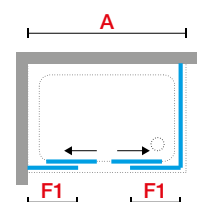

FOR SOLUTION WITH 2 FIXED PANELS ALWAYS USE 2 SUPPORT CORNER BARS