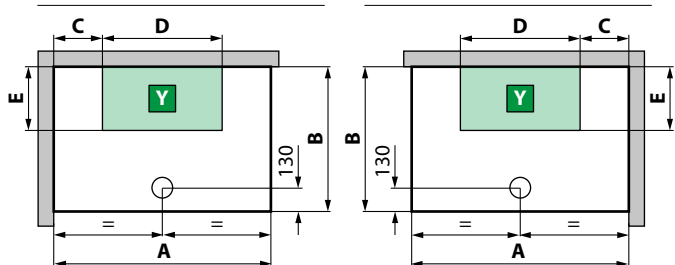

models	A ± 5	B ± 5	C	D	E
R90	904	904	200	504	300

S LEFT INSTALLATION

D RIGHT INSTALLATION

models	A ± 5	B ± 5	C	D	E
A90x70	904	704	200	504	300
A100x70	1004	704	200	604	300
A100x80	1004	804	200	604	300
2P120x80	1204	804	200	804	300