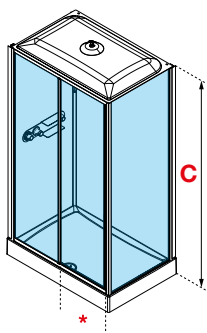

Left installation