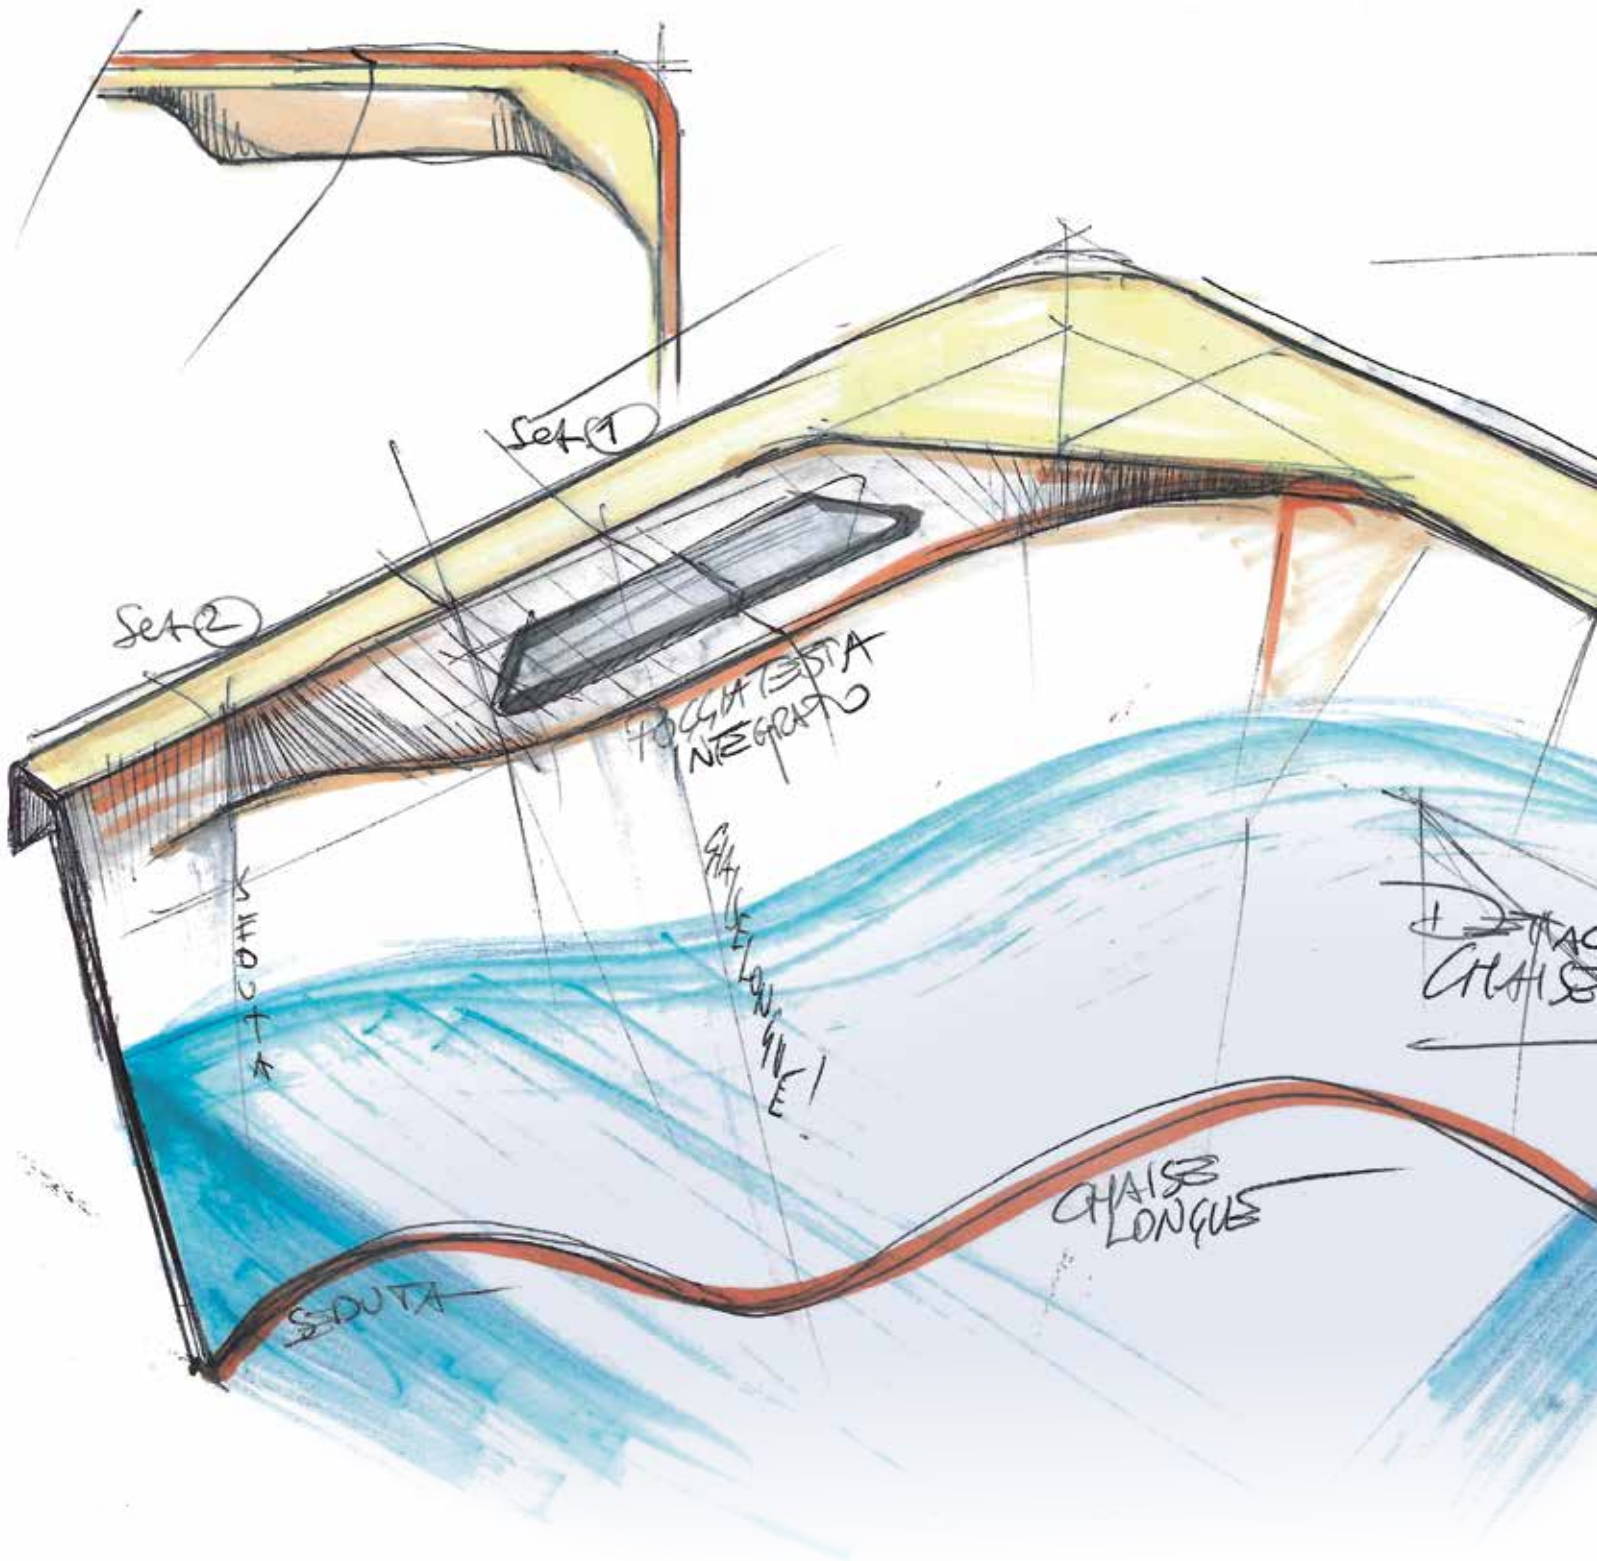

# OUTDOOR SPA

A NEW SPACE TO  
DISCOVER  
AND REDESIGNED  
FOR YOUR WELL-  
BEING.

OUTDOOR SPA is the outdoor wellness product line that perfectly interprets the new concept of living "everywhere". Whether in a lounge on the terrace or in an open-air relaxation area next to the bedroom, OUTDOOR SPA will shape your space with aesthetics and colours that blend into a unique contemporary environment with no boundaries and a strong character.