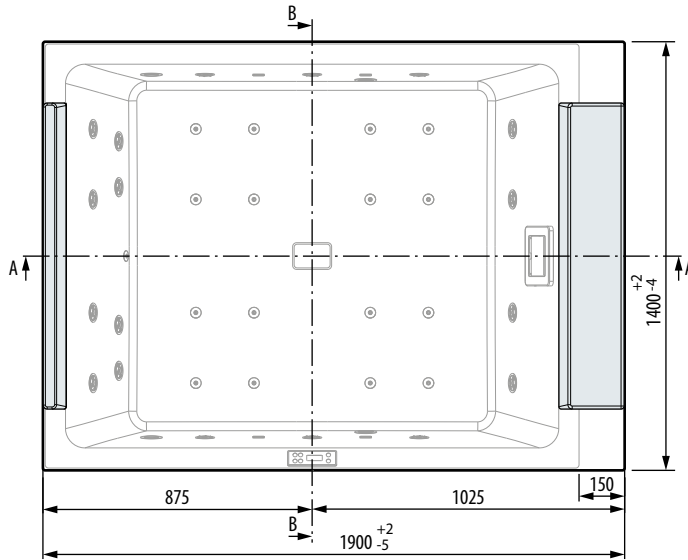

HYDRAULIC SPECIFICATIONS

maximum capacity 550 litres
18 side whirlpool jets
16 mini jets on the bottom
2 Natural Air jets

ELECTRICAL SPECIFICATIONS

Power 230 V
Frequency 50 Hz
Max heat absorption heater +
low-speed pump: 2400 W

MECHANICAL CHARACTERISTICS

Total area 2.66 m²
Total weight: 960 kg
Bathtub+components mass 250 kg
Users mass (2 pers.) 80+80 kg
Specific load on support base 3610 N/m²