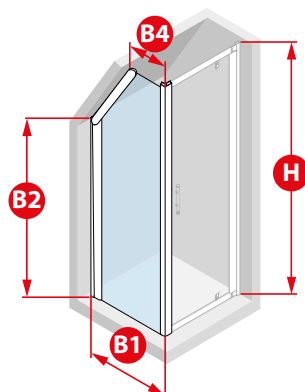

LEFT VERSION

MIN ↔ MAX DIMENSIONS

B1	60 ↔ 119	____
B2	25 ↔ 187	____
B4	10 ↔ 90	____
H	155 ↔ 200	____

FOR FURTHER INFORMATION REGARDING THE FEASIBILITY OF SPECIAL SIZES,
PLEASE CONTACT YOUR SALES OFFICE OR CHECK ON [HTTP://STORE.NOVELLINI.COM](http://store.novellini.com)