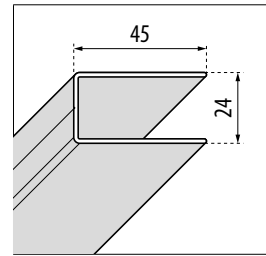

OVERALL DIMENSIONS FIXING PROFILES