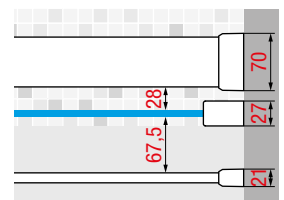

INSTALLATION WITHOUT SUPPORT BAR UP TO MAX. 120 CM

Construction of the Code:

Code

+

Left / Right

+

Glass

+

Profile

= Final product Code