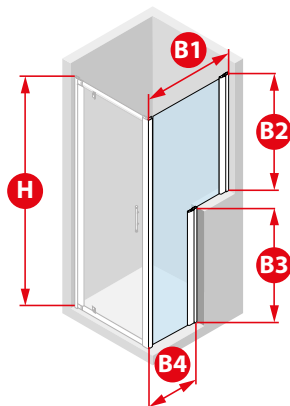

RIGHT VERSION

MIN ↔ MAX DIMENSIONS

B1	60 ↔ 99	____
B2	25 ↔ 184,9	____
B3		____
B4	29 ↔ 97	____
H	140 ↔ 200	____

B4 ≥ L ÷ 3

The quote of **B4** must be superior to 1/3 of the **B1** AND not lower than 20 cm

FOR FURTHER INFORMATION REGARDING THE FEASIBILITY OF SPECIAL SIZES,
PLEASE CONTACT YOUR SALES OFFICE OR CHECK ON [HTTP://STORE.NOVELLINI.COM](http://store.novellini.com)

Construction of the code: **Code** + **Glass** + **Profile** = Final product code