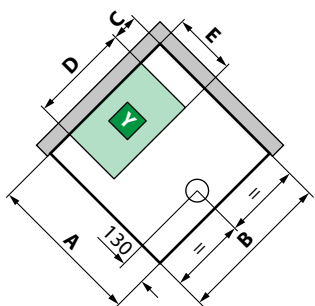

models	A ± 5	B ± 5	C	D	E
A80	804	804	200	404	300
A90	904	904	200	504	300
GF80	804	804	200	404	300
GF90	904	904	200	504	300