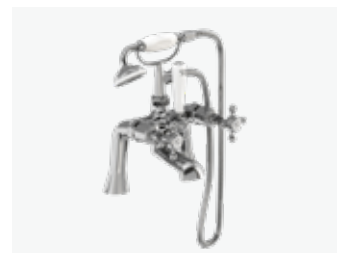

Stafford bath shower mixer deck-mounted

Chrome: STA14-QT   £425