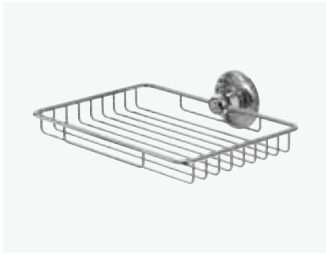

Sponge Basket

W: 220 L: 180 H: 60

Code: A15 CHR

£105