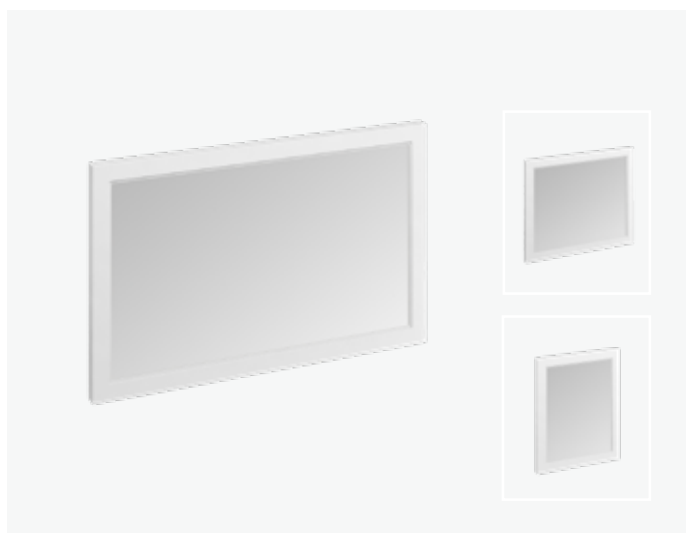

£689

600 Mirror

W: 600 **D:** 40 **H:** 750

Matt White: M6MW

Classic Grey: M6MG

Blue: M6MB

Matt Green: M6MMG

£585