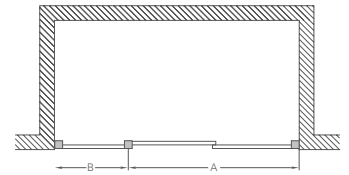

Sliding door with in line panel

- 1950mm High
- Adjustable up to 20mm from each wall
- Constructed from aluminium
- Can be installed with or without chrome ball header
- Safety glass is 8mm thick
- 3M™ easy clean coating

High Flow Vortex Shower
Waste

Chrome: Z1205

£19

Enclosures

Width	Adjustment min-max	Code	Price
1200	1160 - 1200	C7S	£959

Recommended Trays

Range	Page
35mm Shower Trays	152