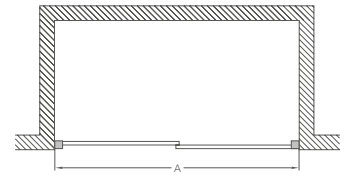

Sliding door