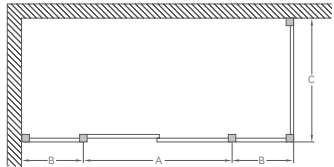

Sliding door with in line and side panel

- 1950mm High
- Adjustable up to 20mm from each wall
- Constructed from aluminium
- Can be installed with or without chrome ball header
- Safety glass is 8mm thick
- 3M™ easy clean coating

High Flow Vortex Shower
Waste

Chrome: Z1205   £19

Enclosures

Size	Adjustment min-max	Codes	Price
1200 x 800	770 - 790 / 1070 - 1090	C7S + C13	£1,428
1200 x 900	870 - 890 / 1070 - 1090	C7S + C14	£1,448

Recommended Trays

Range	Page
35mm Shower Trays	152