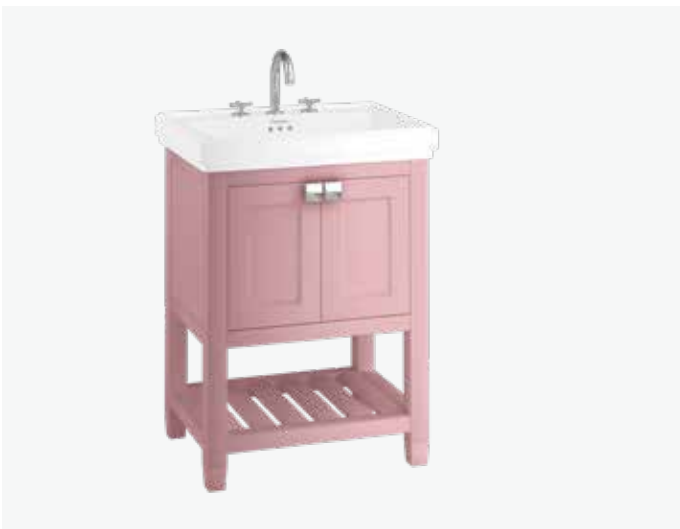

650 Riviera Unit with Basin

650 Vanity Unit

W: 650 **D:** 470 **H:** 880

Matt White:
RIVF650W + RIV2*

Matt Blue:
RIVF650B + RIV2*

Matt Pink:
RIVF650P + RIV2*

£1,150

ADDITIONAL CHOICES

Our Chalfont furniture range is supplied with Chrome handles, we also have Gold as an option allowing you to fully customise your furniture to the look you desire. To add these, please order the code below.

For full details on our Riviera range go to burlingtonbathrooms.com/riviera

Handles

Please note these are sold as a set of 2.

Gold: RIVF 11

£35