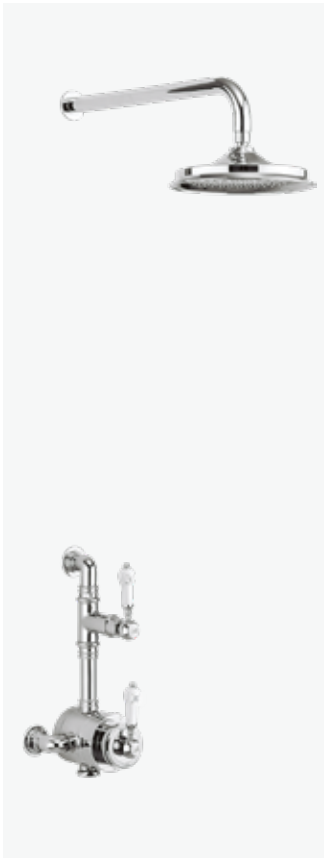

STOUR

Exposed Thermostatic Showers

Thermostatic single function brass valve with independent temperature control

Traditional brass body and Claremont handle with ceramic lever

6", 9" or 12" AirBurst shower head

White Ceramic

BF1S+V16	£1,260
BF1S+V17	£1,350
BF1S+V60	£1,404