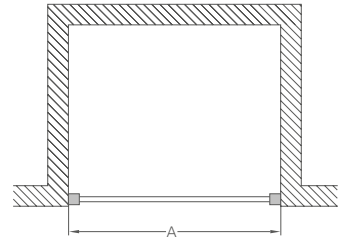

HINGED DOORS

- 1950mm High
- Adjustable up to 20mm from each wall
- Constructed from aluminium
- Can be installed with or without chrome ball header
- Safety glass is 8mm thick
- 3M™ easy clean coating

High Flow Vortex Shower Waste

Chrome: Z1205   £19

900 x 900 Hinged Doors - Shown with Trent Shower

Enclosures

Width	Adjustment min-max	Code	Price
800	760 - 800	C20	£705
900	860 - 900	C21	£779

Recommended Trays

Range	Page
35mm Shower Trays	152