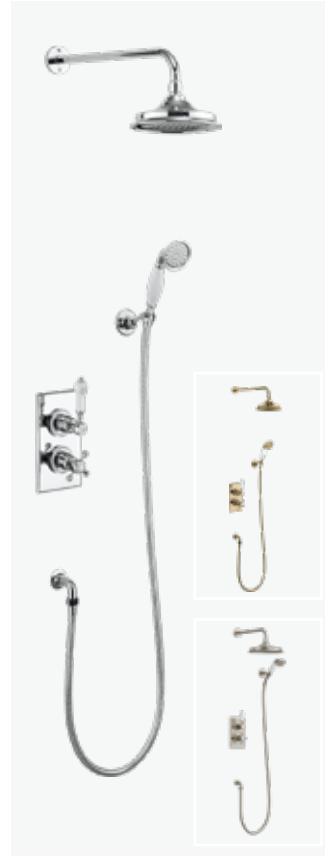

Thermostatic dual function brass valve with independent flow diverter and temperature control

Traditional brass faceplate and Claremont handle with ceramic lever

Wall outlet & 1500mm shower hose

Adjustable wall bracket and handset with ceramic handle

390mm adjustable shower arm

6", 9" or 12" AirBurst shower head
(9" only for Gold and Brushed Nickel)

White Ceramic

Chrome: TF2S+V16 **£930**
Chrome: TF2S+V17 **£1,020**
Chrome: TF2S+V60 **£1,074**
Gold: TF2S GOLD+V17 **£1,450**
Br. Nickel: TF2S BNKL+V17 **£1,450**