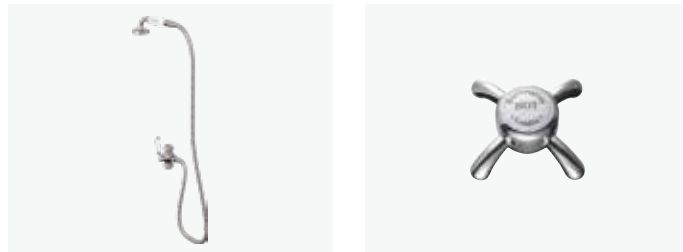

Cradle
Chrome: V24 £59

Slide Rail
Chrome: V33 £119

Spout Fitting
Chrome: V32 £95

Extended Vertical Riser Rail
Chrome: V22 £169
Gold: V22 GOLD £309
Br. Nickel: V22 BNKL £309

Ceramic Handset, Hose & Diverter
Chrome: V27 £235

Shower valve handle options - Anglesey single valve handle
Chrome: V2 £35

Shower valve handle options - Birkenhead single valve handle
Chrome: V3 £35

RIVIERA

Create your perfect showering combination by selecting from the below, available in both Chrome and Gold