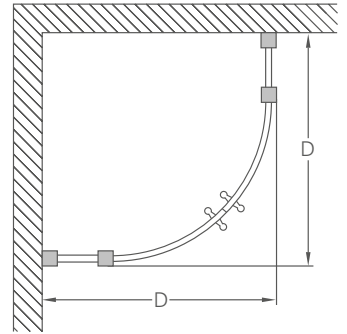

Recommended Trays

Range	Page
35mm Shower Trays	152

QUADRANTS

- 1950mm High
- Adjustable up to 20mm from each wall
- Constructed from aluminium
- Can be installed with or without chrome ball header
- Safety glass is 8mm thick
- 3M™ easy clean coating