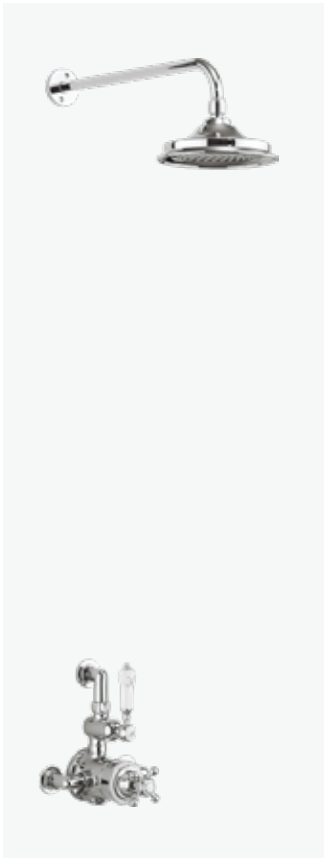

AVON

Exposed Thermostatic Showers

Thermostatic single function brass valve with independent temperature control

Traditional brass body and Claremont handle with ceramic lever

390mm adjustable shower arm
6", 9" or 12" AirBurst shower head

White Ceramic

AF1S+V16 **£794**
AF1S+V17 **£884**
AF1S+V60 **£938**