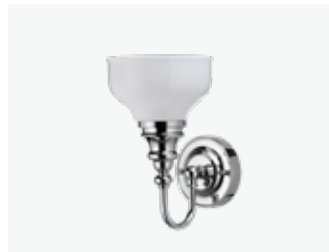

Code: EL/BL13 **£275**

Round Light with Chrome Base and White Fine Pleated Shade

Code: EL/BL12 **£275**

Round Light with Chrome Base and Silver Chiffon Shade

Code: EL/BL15 **£275**

Ornate Light with Chrome Base and Cup Frosted Glass Shade