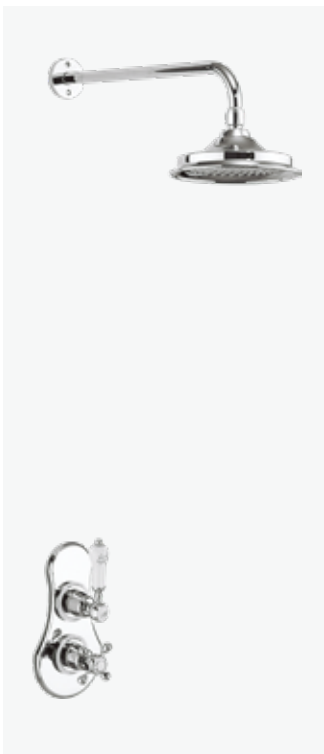

Thermostatic single function brass valve with independent temperature control

Traditional brass faceplate and Claremont handle with ceramic lever

390mm adjustable shower arm

6", 9" or 12" AirBurst shower head

White Ceramic

VF1S+V16	£614
VF1S+V17	£704
VF1S+V60	£758