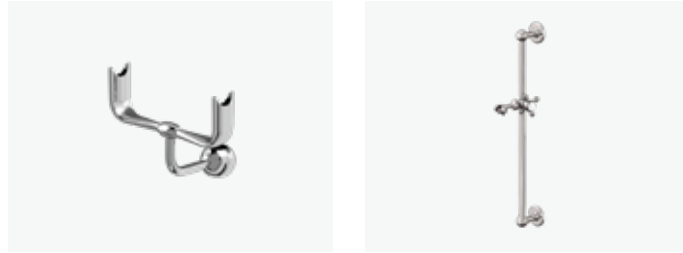

Thermostatic dual function brass valve with two independent on / off controls and central temperature control

Traditional brass body, Claremont handle with ceramic lever

Fixed cradle, 1500mm shower hose and handset with ceramic handle

28 diameter vertical shower riser

450mm adjustable fixed shower arm

Soap basket

6", 9" or 12" AirBurst shower head

White Ceramic

BF3S+V16	£1,780
BF3S+V17	£1,870
BF3S+V60	£1,924

ACCESSORIES

Soap Basket
Chrome: V23 £59

Cradle
Chrome: V24 £59

Slide Rail
Chrome: V33 £119

Spout Fitting
Chrome: V32 £95

Extended Vertical Riser Rail
Chrome: V22 £169
Gold: V22 GOLD £309
Br. Nickel: V22 BNKL £309

Ceramic Handset, Hose & Diverter
Chrome: V27 £235