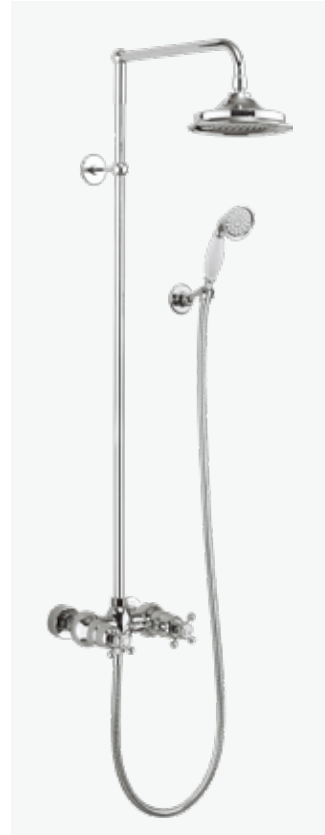

Thermostatic two outlet twin control valve with independent flow diverter and temperature control

Traditional brass body and Claremont handle with ceramic indices

Adjustable wall bracket, 1500mm shower hose and handset with ceramic handle

18 diameter vertical shower riser

390mm adjustable shower arm

6", 9" or 12" AirBurst shower head

White Ceramic

BEF2S+V16	£985
BEF2S+V17	£1,075
BEF2S+V60	£1,129

SEVERN

Concealed Thermostatic Showers