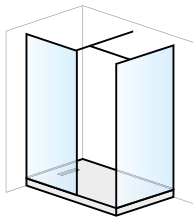

Corner with T Bracing Bar

- 2 x Glass Panels (up to 1000mm max.)
- 2 x Wall Profiles
- 1 x T Bracing Bar