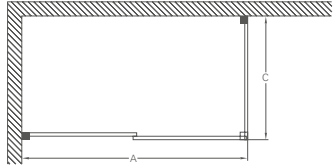

High Flow Vortex Shower
Waste

Chrome: Z1205

£19

Enclosures

Width	Adjustment min-max	Code	Price
1200	1160 - 1200	C7S	£959

Recommended Trays

Range	Page
35mm Shower Trays	152

SLIDING DOORS WITH SIDE PANELS