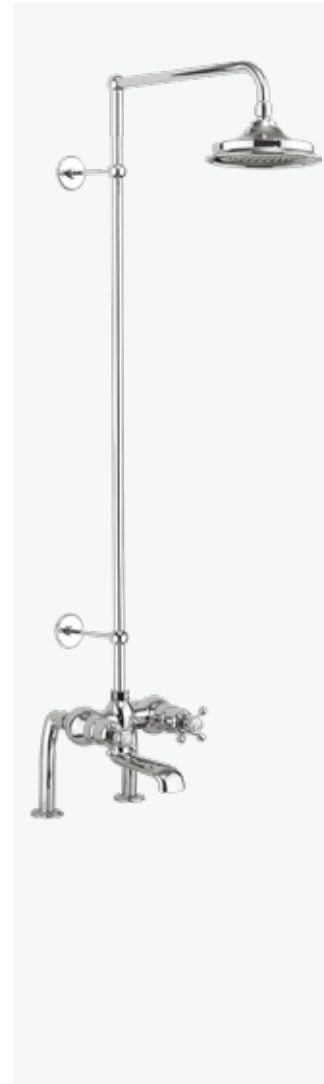

Thermostatic two outlet twin control bath shower mixer valve with independent flow diverter and temperature controls

Traditional brass body and Claremont handles, with ceramic indices

Brass bath spout with swivel function

Available deck-mounted

18 diameter vertical shower riser

355mm adjustable swivel shower arm

6", 9" or 12" AirBurst shower head

White Ceramic

Deck: BT2DS+V16

£1,429

Deck: BT2DS+V17

£1,519

Deck: BT2DS+V60

£1,573

ADDITIONAL CHOICES