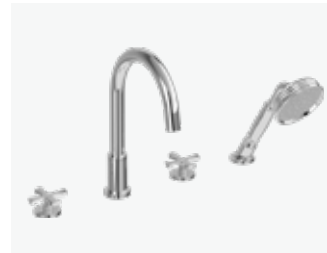

Four tap hole bath mixer

Chrome: RIV33 CHR **£775**
Gold: RIV33 GOLD **£999**