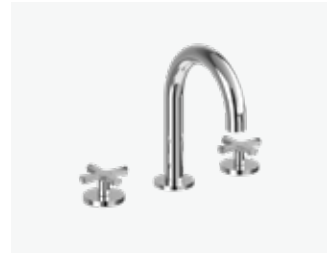

Curved tall basin mixer without waste

Chrome: CHE2 £348

Straight tall basin mixer without waste

Chrome: CHE1 £334

Unique Aesthetics

The Chelsea brassware range comes with its own unique, bespoke tap heads and are not available as Claremont, Anglesey or Birkenhead. Chelsea's range also comes with the choice of curved or straight spout.

For full details on our Brassware ranges go to burlingtonbathrooms.com/guides/brassware

RIVIERA

BASIN BRASSWARE

Basin mixer

Chrome: RIV8 CHR **£255**
Gold: RIV8 GOLD **£329**

Basin pillar taps

Chrome: RIV7 CHR **£215**
Gold: RIV7 GOLD **£245**