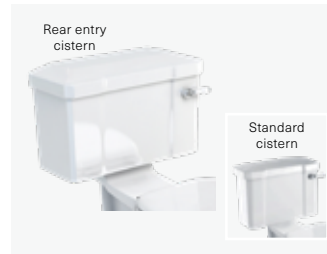

Gold cover caps for WCs
(Sold in pairs)

Code: SP387 **£15**

Ceramic trap for converting
P trap to S trap

Code: C26 **£119**

Straight ceramic trap

Code: C29 **£119**

Back entry 520mm deep
lever cistern

Code: C30 **£259**