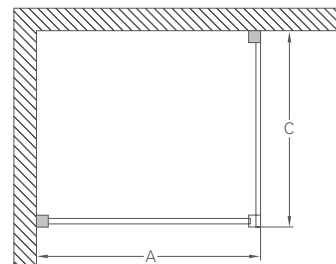

HINGED DOORS & SIDE PANELS

- 1950mm High
- Adjustable up to 20mm from each wall
- Constructed from aluminium
- Can be installed with or without chrome ball header
- Safety glass is 8mm thick
- 3M™ easy clean coating

High Flow Vortex Shower Waste

Chrome: Z1205   £19

900 x 900 Hinged Doors & Side Panel - Shown with Severn Shower

Enclosures

Size	Adjustment min-max	Codes	Price
800 x 800	770 - 790	C20 + C13	£1,174
800 x 900	770 - 790 / 870 - 890	C20 + C14	£1,194
900 x 800	770 - 790 / 870 - 890	C21 + C13	£1,248
900 x 900	870 - 900	C21 + C14	£1,268

Recommended Trays

Range	Page
35mm Shower Trays	152