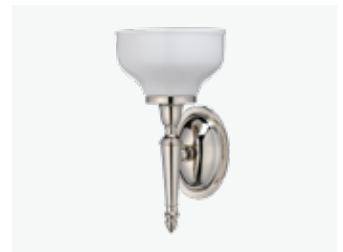

Code: EL/BL22 **£275**

Ornate Light with Chrome Base and Silver Chiffon Shade

Code: EL/BL25 **£275**

Edwardian Chrome Single Round LED Light

Round: T50 **£129**
Elliptical: T52 **£129**

Arcade Oval Light with Polished Nickel Base and Cup Frosted Glass Shade