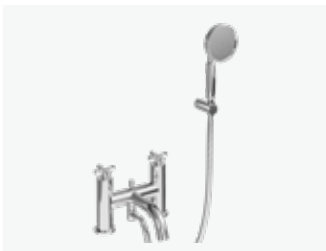

Bath shower mixer with handset and hose

Chrome: RIV4 CHR **£615**
Gold: RIV4 GOLD **£735**