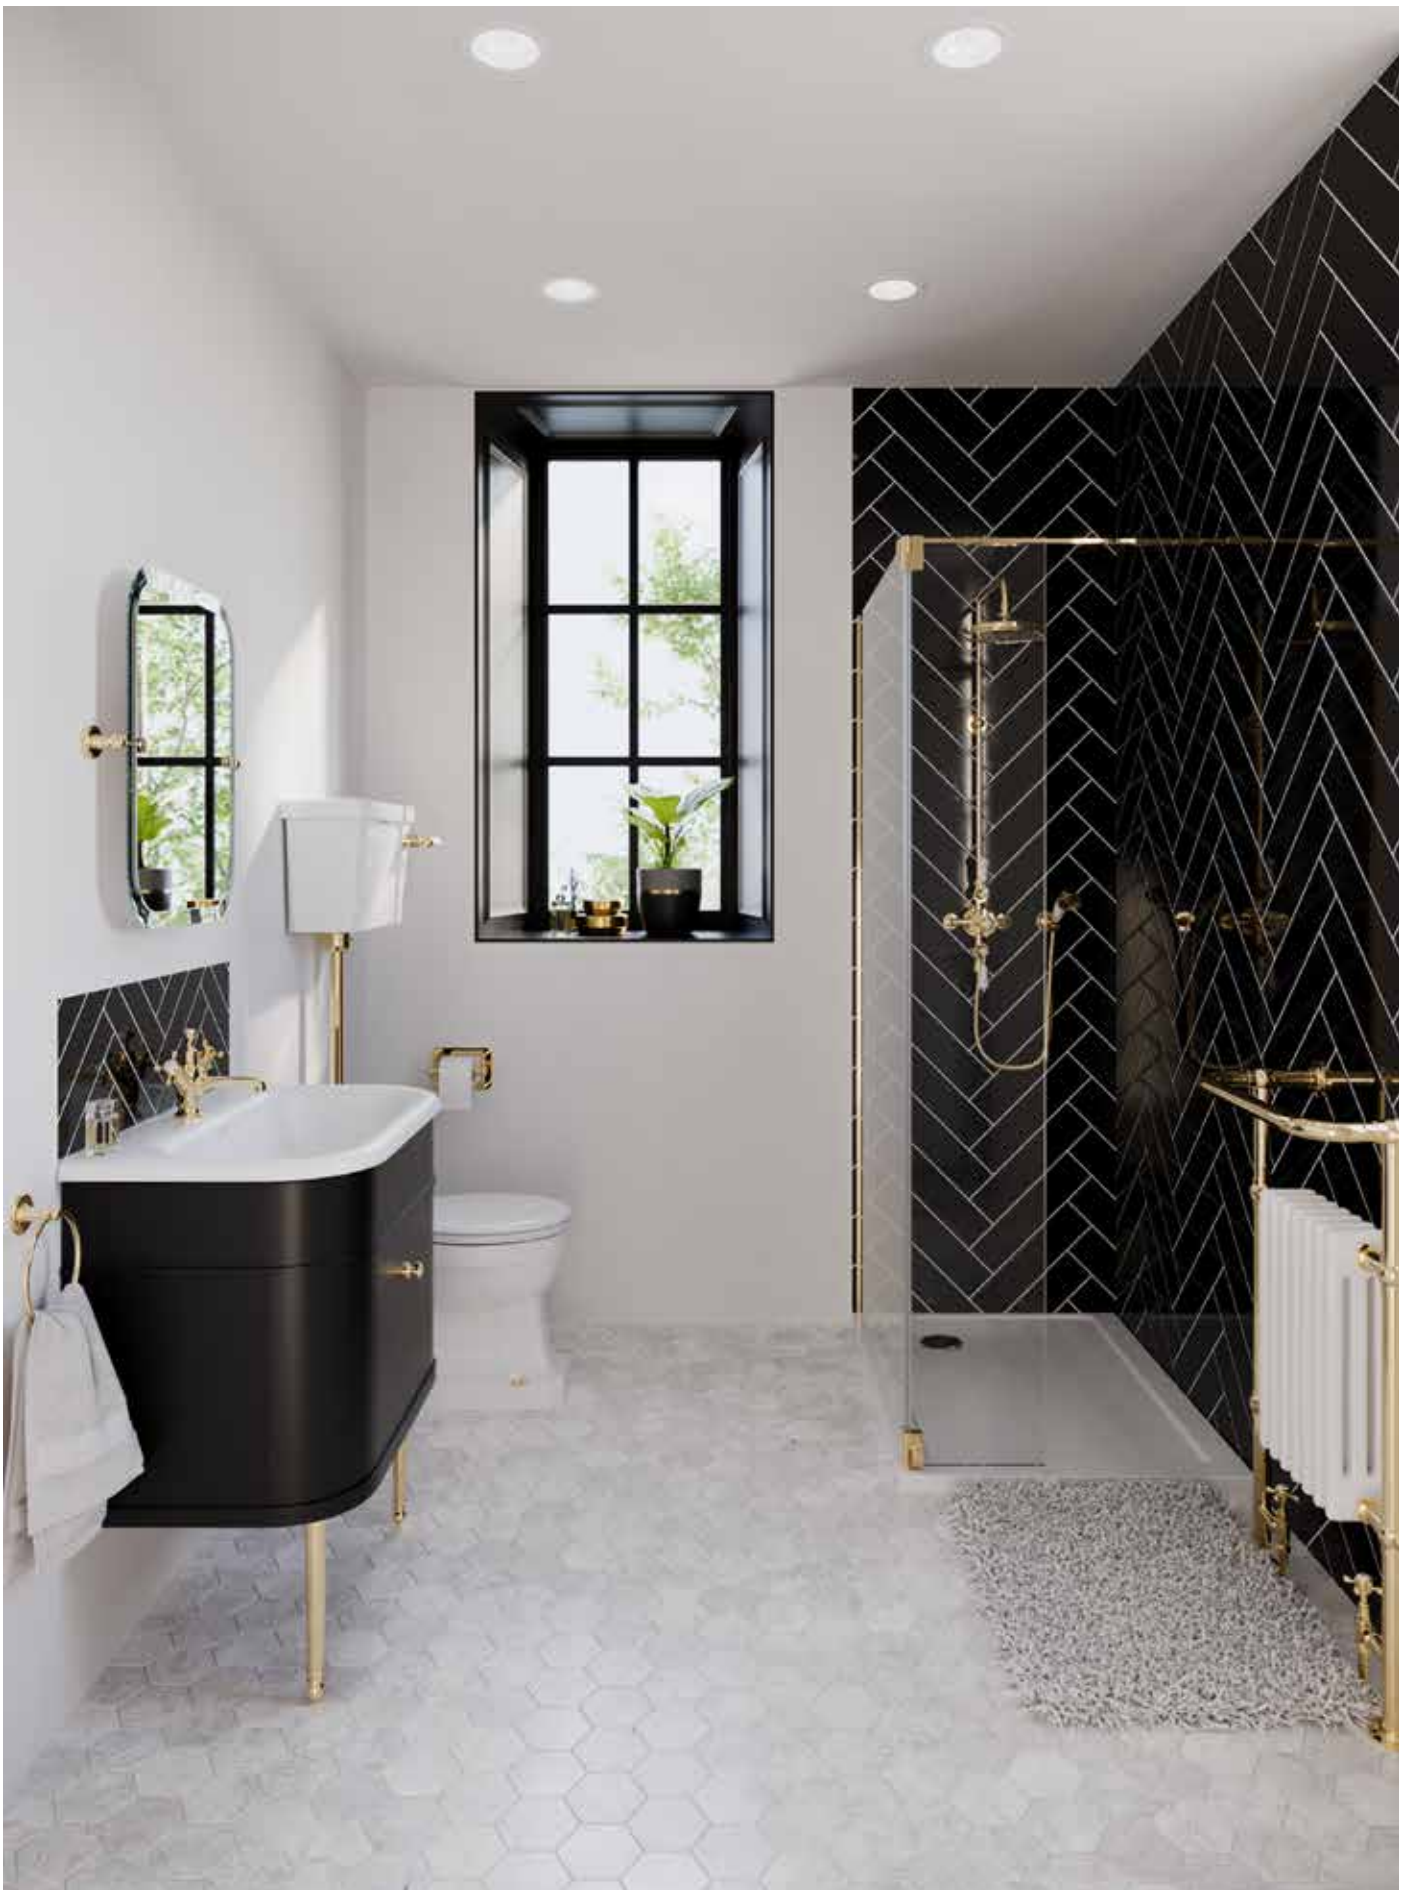

Chalfont 750mm vanity unit Black with large roll top basin, Gold legs and handle | Mono basin mixer with Claremont handles | Towel ring | Rectangular mirror with curved corners | Standard 520 low level WC with flush pipe, lever and cover caps | Soft close seat, White | Avon exposed shower with 9" shower head | Burlington walk in shower enclosure | 45mm Shower tray with Gold waste cover | Trafalgar radiator | All fittings, brassware and accessories are in Gold