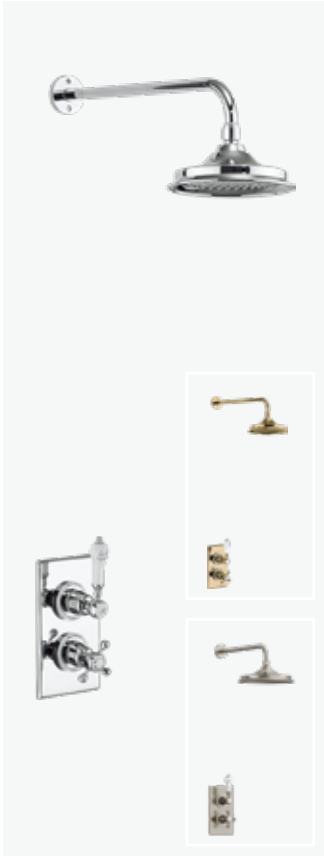

Thermostatic single function brass valve with independent temperature control

Traditional brass faceplate and Claremont handle with ceramic lever

390mm adjustable shower arm

6", 9" or 12" AirBurst shower head
(9" only for Gold and Brushed Nickel)