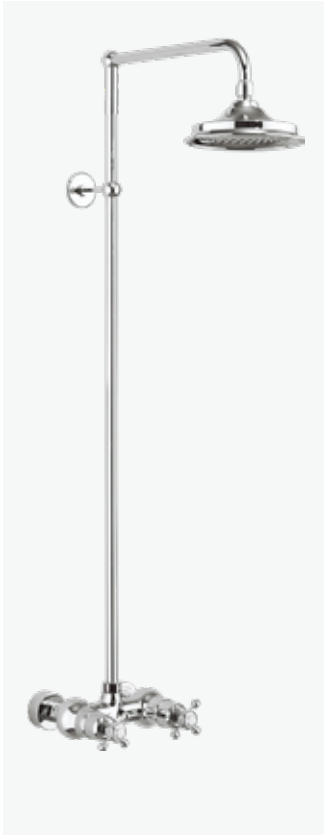

EDEN

Exposed Thermostatic Showers

Thermostatic single outlet twin control valve with independent on / off flow and temperature control

Traditional brass body and Claremont handle with ceramic indices

18 diameter vertical brass shower riser

355mm adjustable swivel shower arm

6", 9" or 12" AirBurst shower head

White Ceramic

BEF1S+V16	£749
BEF1S+V17	£839
BEF1S+V60	£893