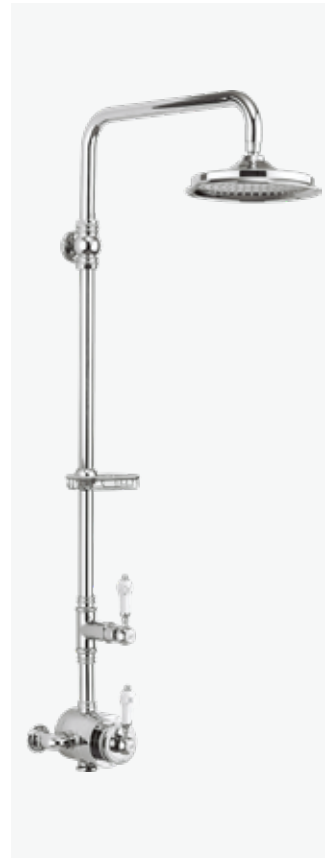

Traditional brass body and Claremont handle with ceramic lever

6", 9" or 12" AirBurst shower head

White Ceramic

BF1S+V16	£1,260
BF1S+V17	£1,350
BF1S+V60	£1,404

Thermostatic single function brass valve with independent temperature control