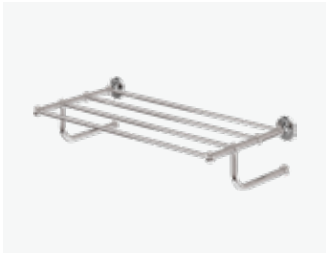

Towel Rack

W: 660 L: 320 H: 140

Chrome: A46 CHR
Gold: A46 GOLD

£309
£499