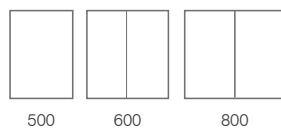

Origin Cabinets	Code	W x H x Dmm	RRP
500 1 Door	RGC050	500 x 700 x 140	£800.00
600 2 Door	RGC060	600 x 700 x 140	£910.00
800 2 Door	RGC080	800 x 700 x 140	£1,060.00