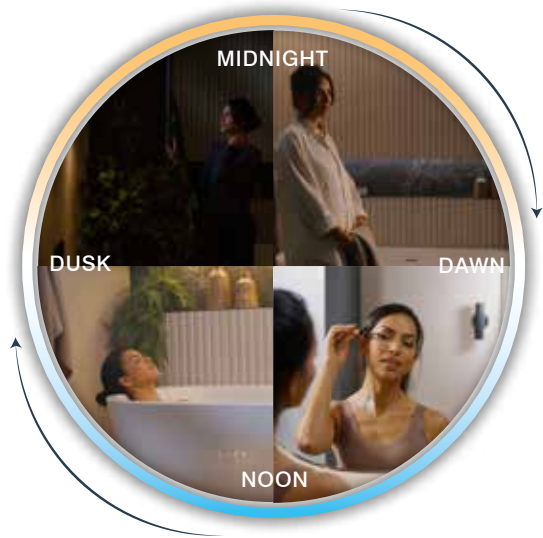

10
YEAR

GUARANTEE
against manufacturing
defects

Smart home design RITUAL

- On-trend backlit design with chamfered glass detailing
- Heated demist pad with eco friendly 30min auto-off feature
- Connected by WiZ to link to your smart home
- Improve your wellbeing with circadian rhythm setup and scheduling
- Colour changing and dimming LEDs
- Controlled using WiZ Smart button, Wiz App or your choice of smart speaker
- SpaceSense™ compatible
- Fits seamlessly into existing smart home setup
- IP44 rated