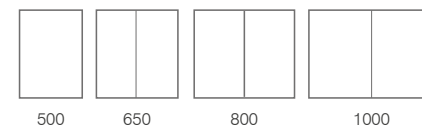

Presence Cabinets	Code	W x H x Dmm	RRP
500 1 Door	PSC050	500 x 700 x 130	£720.00
650 2 Door	PSC065	650 x 700 x 130	£910.00
800 2 Door	PSC080	800 x 700 x 130	£965.00
1000 2 Door	PSC100	1000 x 700 x 130	£1,080.00