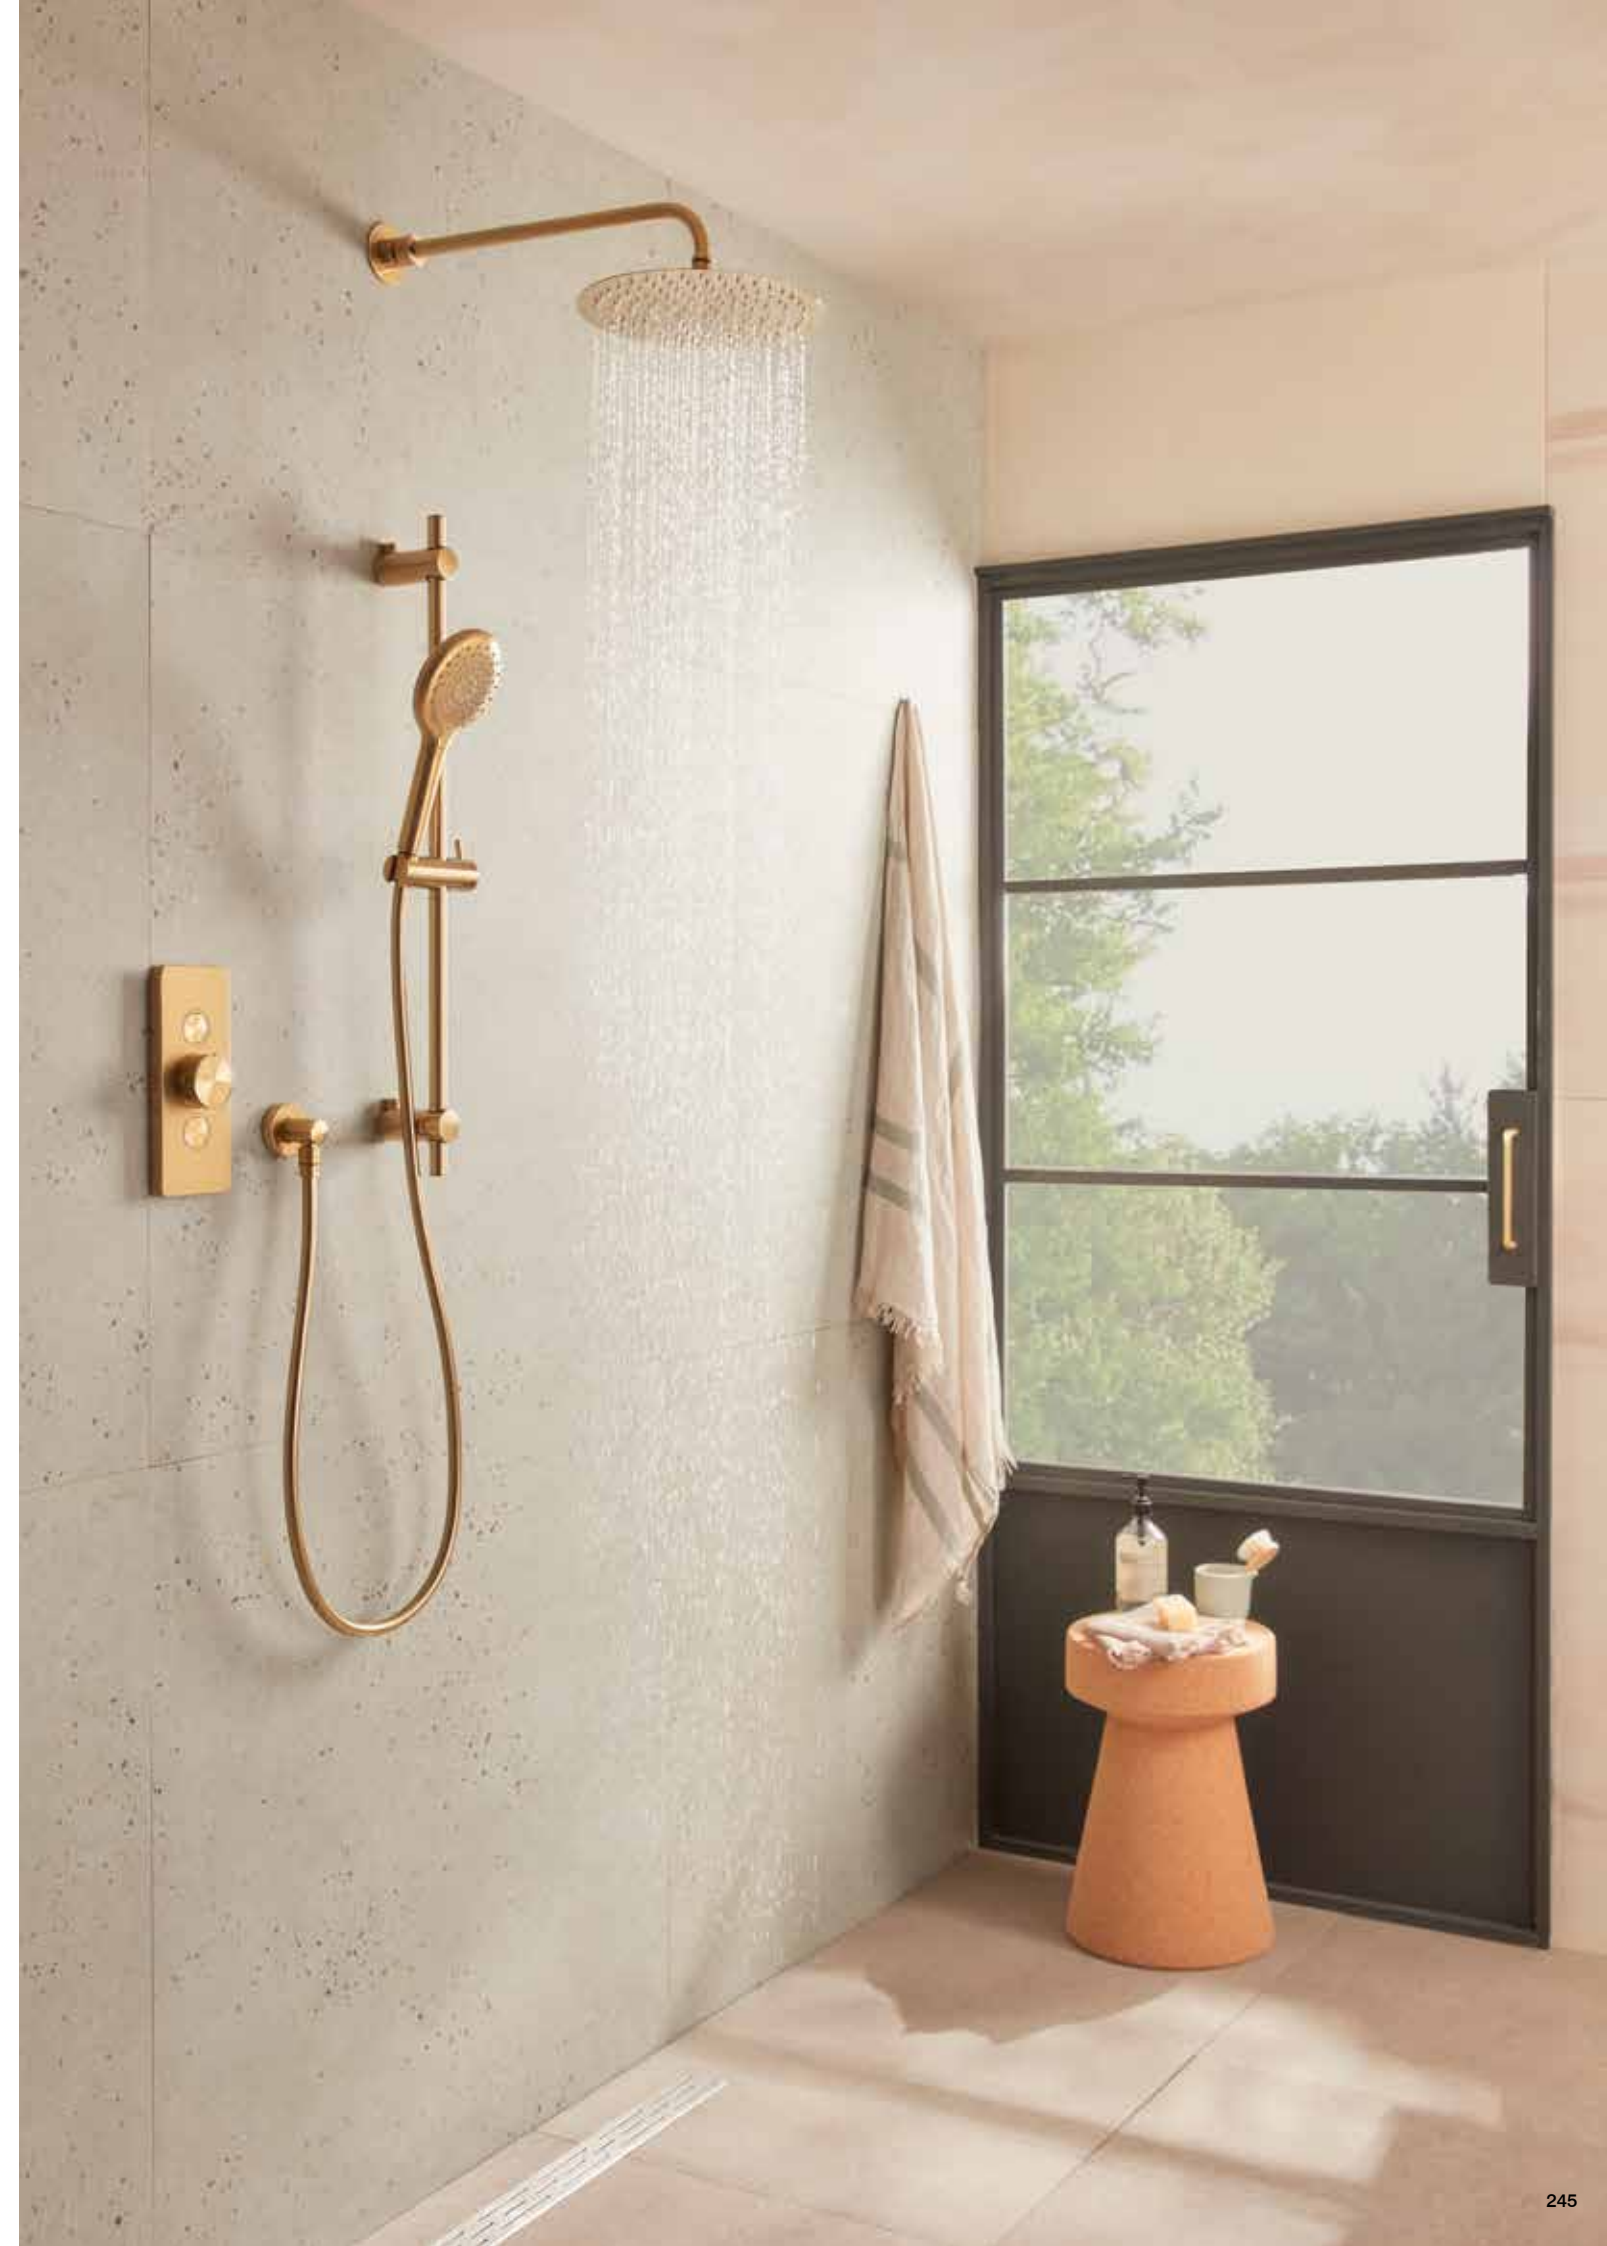

SHOWER SEATS

Shower seat

Easy to install compact design
Folds up flat to the wall when not in use
Detachable from wall bracket
Holds up to 160kg
Fixings supplied
381(w) x 287mm(d) unfolded

TR7001 £55.60

Shower seat

Compact design
Ideal for shower cubicles
Folds up flat to the wall when not in use
Durable thermoset plastic design
Chrome plated trim
Easy to install
Holds up to 160kg
350(w) x 328mm(d) unfolded

8020 £114.50

Luxury shower seat

Compact design
Soft close seat
Ideal for shower cubicles
Folds up flat to the wall when not in use
Durable thermoset plastic design
Easy to install
Holds up to 200kg
365(w) x 360mm(d) unfolded

8030 £177.50