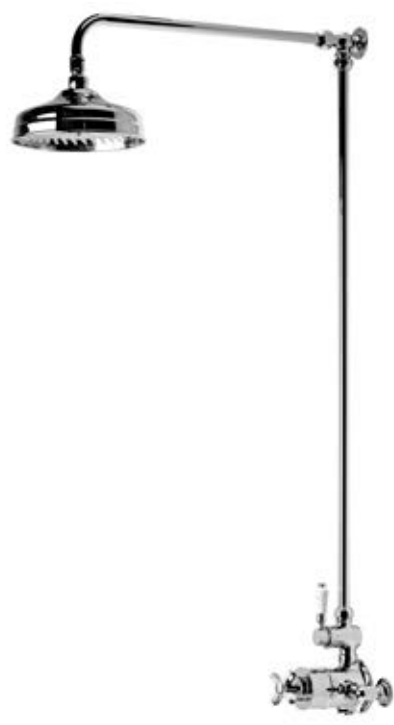

Wessex single function shower system with overhead shower

SVSET66 Chrome **£875.00**

Separate flow and temperature controls
200mm overhead shower
Anti-Scald thermostatic control for safe showering
Riser rail and shower arm can be cut to length to suit installation
Includes 15mm compression fixing kit
Min pressure 0.2bar