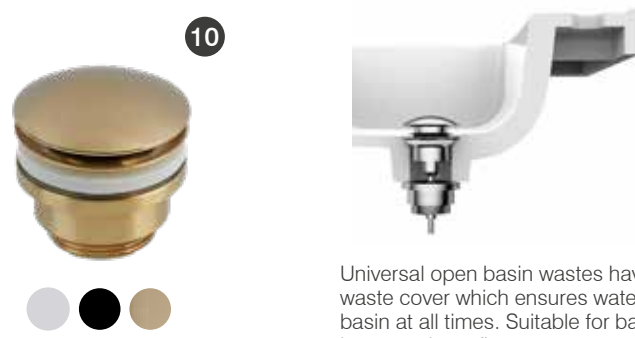

Universal open basin wastes have a fixed open waste cover which ensures water flows from the basin at all times. Suitable for basins without an integrated overflow.

Description	Code	Price
1. Slotted flip waste 75mm body	WASTE2	£33.20
2. Open waste 75mm body	WASTE4	£41.30
3. Unslotted click waste 75mm body	WASTE6	£27.40
4. Slotted click waste 75mm body	WASTE7	£27.40
5. Black slotted click waste 75mm body	WASTE12	£29.60
6. Slotted click waste 100mm body	WASTE9	£33.20
7. Dome top click waste 75mm body	WASTE10	£29.60
8. Plug & chain waste (Suitable for two tap hole basins)		
Chrome	WASTE11	£31.70
Brushed brass	WASTE14	£36.60
9. Universal click basin waste		
Chrome	WASTE24	£31.40
Black	WASTE25	£33.00
Brushed brass	WASTE26	£36.60
10. Universal open basin waste For use on basins without an overflow		
Chrome	WASTE27	£31.40
Black	WASTE28	£33.00
Brushed brass	WASTE29	£36.60