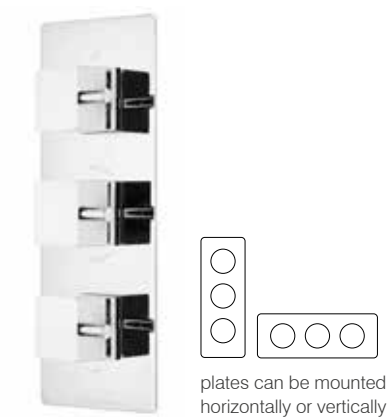

Event square valve
SV2109 Triple function £645.00
102(w) x 280mm(h)
Minimum pressure 1.0bar