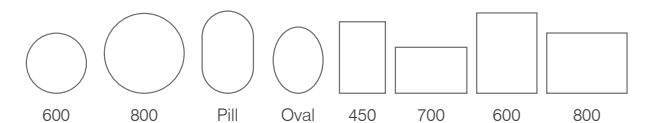

Functional design

LEAP

DUAL CHARGING OPTIONS

- Infrared switch controlled by contactless hand movements
- Heated demister pad prevents mirror steaming up
- Built in two-pin charging socket for your shaver or toothbrush
- Additional USB charging socket
- IP44 rated

Leap Mirrors	Code	W x H x Dmm	RRP
500/700	LE70ALU	500 x 700 x 55	£450.00
600/800	LE80ALU	600 x 800 x 55	£500.00
1200	LE120ALU	1200 x 600 x 55	£575.00

Designer edge

THESIS

- Framed with a high quality aluminium trim in a brushed brass or matt black finish
- Rectangular versions can be mounted landscape & portrait
- Compatible with the Loop vanity mirror see page 278 for details
- Can be purchased with or without the Loop vanity mirror

PAIR WITH LOOP VANITY MIRROR P278

Thesis Mirror	W x H x Dmm	Black	RRP	Brushed Brass	RRP	Thesis Bundle	Black	RRP
ø600	ø600 x 38	TNM60C	£130.00	TNM60C-BR	£150.00	ø600 & Loop	TNM60C-VM	£320.00
ø800	ø800 x 38	TNM80C	£185.00	TNM80C-BR	£219.00	ø800 & Loop	TNM80C-VM	£392.00
Pill	500 x 800 x 38	TNM50P	£185.00	-	-	Pill & Loop	TNM50P-VM	£375.00
Oval	500 x 700 x 38	TNM50V	£176.00	TNM50V-BR	£196.00	Oval & Loop	TNM50V-VM	£365.00
450/700	450 x 700 x 38	TNM045	£140.00	-	-	450/700 & Loop	TNM045-VM	£330.00
600/800	600 x 800 x 38	TNM060	£176.00	-	-	600/800 & Loop	TNM060-VM	£365.00