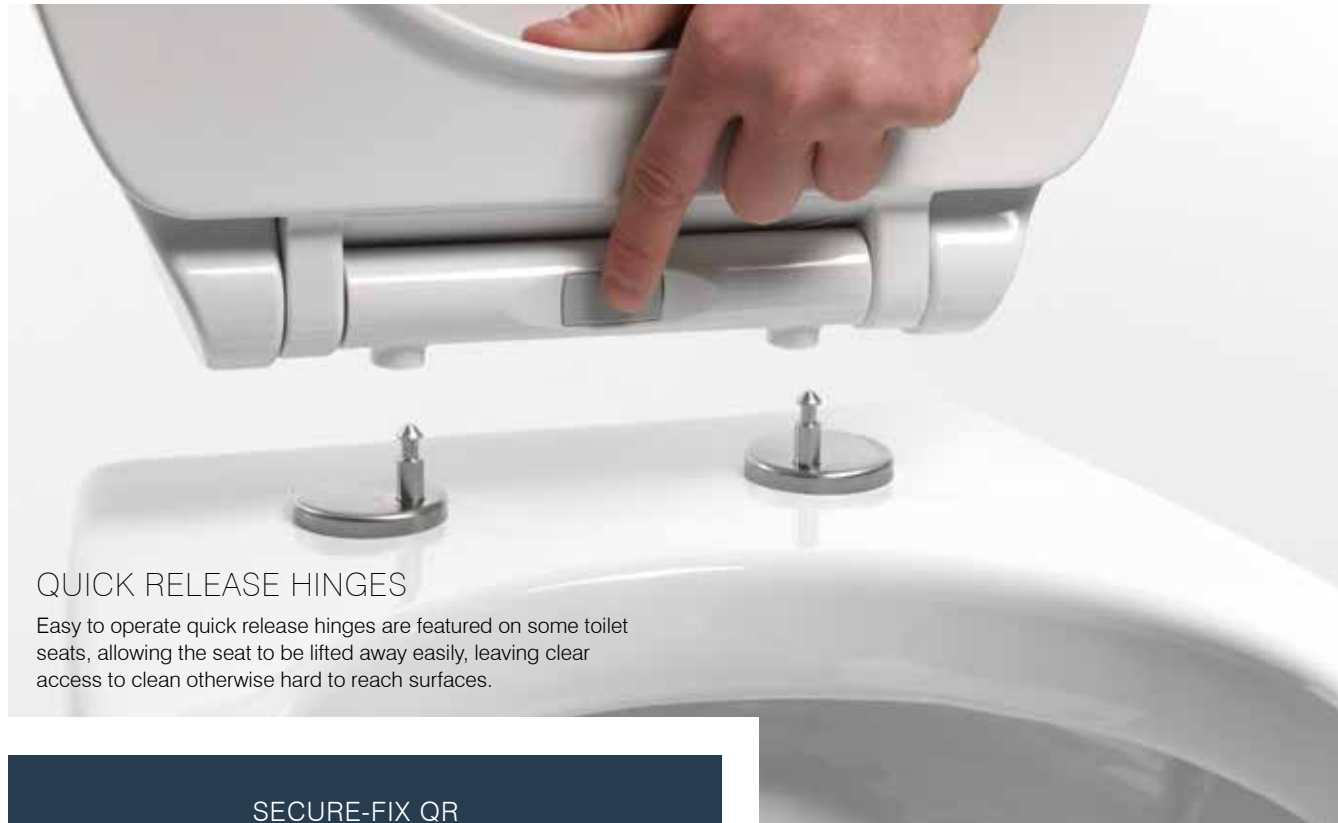

Plus, stylish bath panels including a choice of furniture coordinating finishes to create a seamless look.

WC SEATS & BATH PANELS

Discover

ROPER RHODES TOILET SEATS

QUICK RELEASE HINGES

Easy to operate quick release hinges are featured on some toilet seats, allowing the seat to be lifted away easily, leaving clear access to clean otherwise hard to reach surfaces.