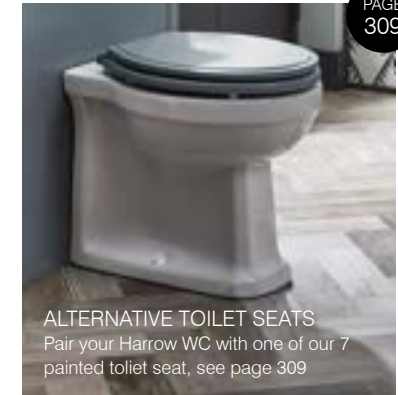

ALTERNATIVE TOILET SEATS
Pair your Harrow WC with one of our 7 painted toilet seat, see page 309