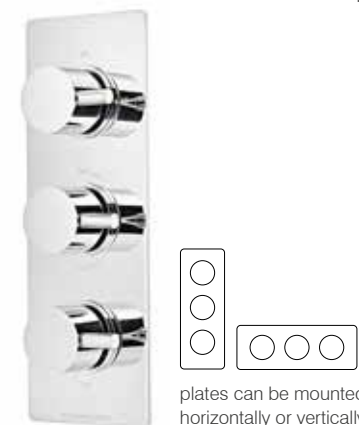

Event round valve
SV1409 Triple function £645.00
102(w) x 280mm(h)
Minimum pressure 1.0bar