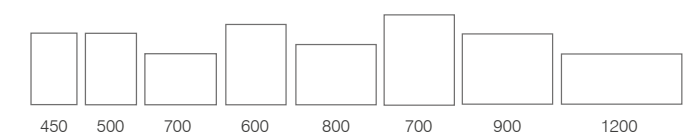

Linear lighting, angular design

SCHEME

- Infrared switch controlled by contactless hand movements
- Adjustable LED colour temperature & brightness
- Heated demister pad prevents mirror steaming up
- IP44 rated

Scheme Mirrors	Code	W x H x Dmm	RRP
600	MLE530C	600 x 470 x 47	£428.00
800	MLE540C	800 x 470 x 47	£470.00
1000	MLE550C	1000 x 470 x 47	£555.00
1200	MLE560C	1200 x 470 x 47	£650.00

Soft rounded corners & slender profile

SYSTEM

- Infrared switch controlled by contactless hand movements
- Adjustable LED colour temperature & brightness
- Heated demister pad prevents mirror steaming up
- Slim depth design
- IP44 rated

System Mirrors	Code	W x H x Dmm	RRP
450	SYS45AL	450 x 700 x 25	£482.00
500/700	SYS70AL	500 x 700 x 25	£505.00
600/800	SYS80AL	600 x 800 x 25	£540.00
700/900	SYS90AL	700 x 900 x 25	£575.00
1200	SYS120AL	1200 x 600 x 25	£705.00