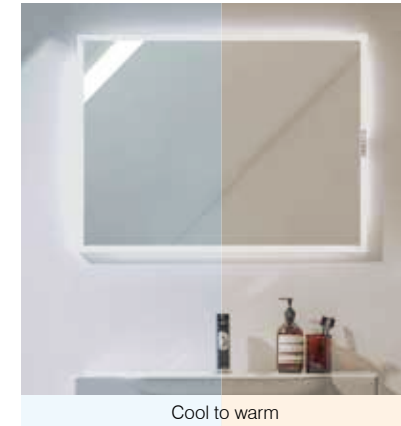

ACADEMY

- Adjustable LED colour temperature & brightness
- Intuitive slide controls
- Heated demister pad prevents mirror steaming up
- Slim depth design
- IP44 rated

Cool to warm