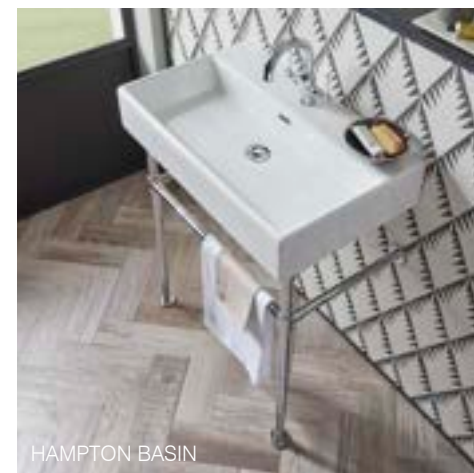

SYSTEM BASIN

HAMPTON BASIN

SOLID BRASS WASHSTAND

This sleek chrome plated brass washstand can be adapted in height and width to work with the different size basins listed below.

Pair the washstand with one of the basin options below to create the perfect washstand for your bathroom.