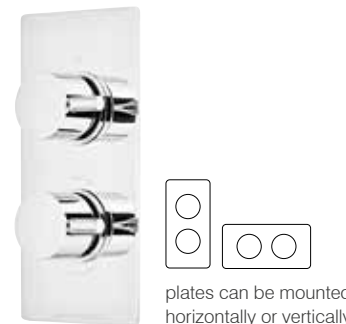

Event round valve
SV1404 Single function £390.00
SV1406 Dual function £426.00
102(w) x 214mm(h)
Single function minimum pressure 0.1bar
Dual function minimum pressure 0.3bar