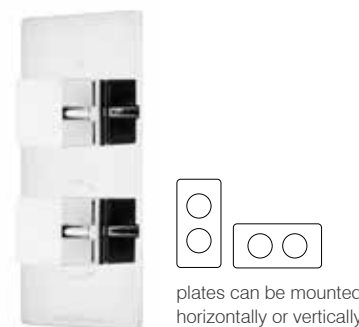

Event square valve
SV2104 Single function £390.00
SV2106 Dual function £426.00
102(w) x 214mm(h)
Single function minimum pressure 0.1bar
Dual function minimum pressure 0.3bar