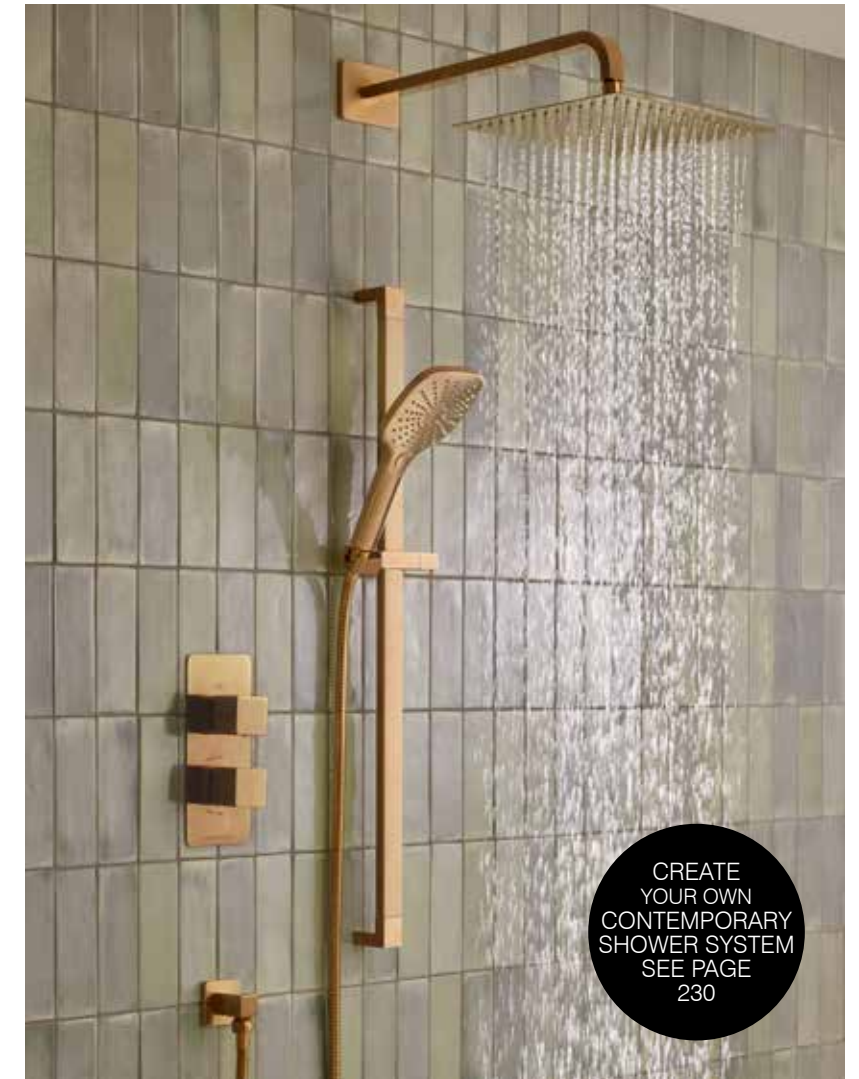

Recite single function valve

SV4004	Chrome	£265.00
SV400403	Black	£385.00
SV400404	Brushed Brass	£590.00

90(w) x 215mm(h)
Minimum pressure 0.5bar