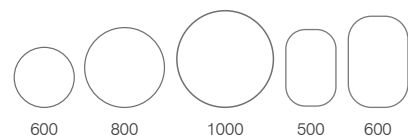

Ritual Mirrors	Code	W x H x Dmm	RRP
Circular 600	RLM60C	600dia x 40	£425.00
Circular 800	RLM80C	800dia x 40	£500.00
Circular 1000	RLM100C	1000dia x 40	£575.00
500/800	RLM050	500 x 800 x 40	£450.00
600/900	RLM060	600 x 900 x 40	£480.00