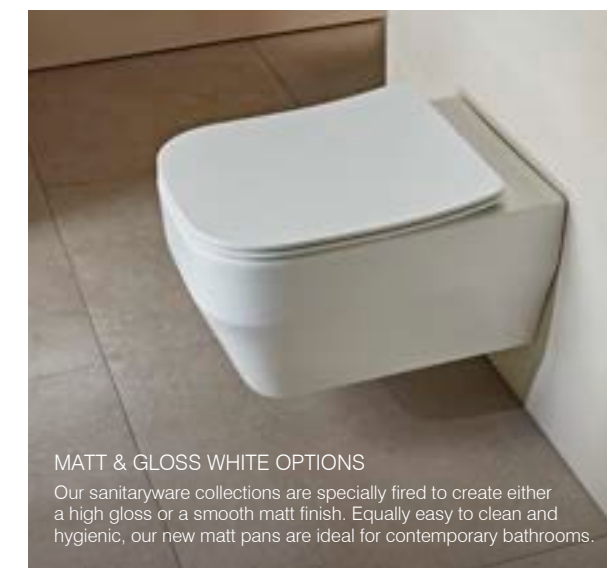

MATT & GLOSS WHITE OPTIONS

Our sanitaryware collections are specially fired to create either a high gloss or a smooth matt finish. Equally easy to clean and hygienic, our new matt pans are ideal for contemporary bathrooms.