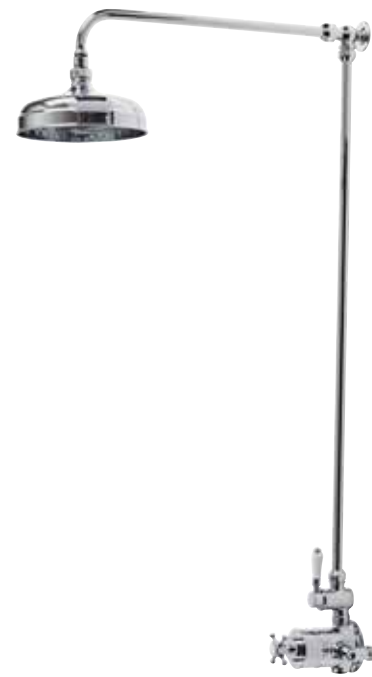

PAIR WITH
CRANBORNE
TAPS
P176

Timeless shower solutions

CRANBORNE SHOWERS

ECO¹

Compatible with optional
water & energy saving
flow regulators

10
YEAR

GUARANTEE
including
thermostatic
cartridge

Cranborne single function shower system with overhead shower

SVSET125 Chrome £875.00

Separate flow and temperature controls
200mm overhead shower
Anti-Scald thermostatic control for safe showering
Riser rail and shower arm can be cut to length to suit installation
Includes 15mm compression fixing kit
Min pressure 0.2bar

SURFACE MOUNTED
Shower systems