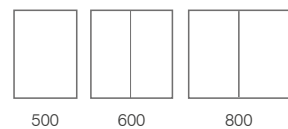

PAIR WITH
LOOP VANITY
MIRROR
P278

5W WIRELESS CHARGING PAD
give your mobile a battery boost

Boost Cabinets	Code	W x H x Dmm	RRP
500 1 Door	BTC050	490 x 800 x 120	£800.00
600 2 Door	BTC060	590 x 800 x 120	£945.00
800 2 Door	BTC080	790 x 800 x 120	£1,060.00