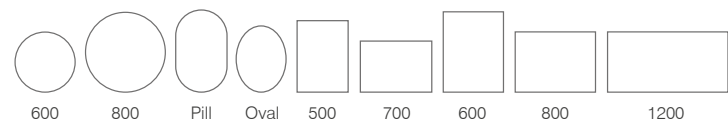

Make a design statement

FRAME

- Aluminium framed mirrors
- Infrared switch controlled by contactless hand movements
- Adjustable LED colour temperature & brightness
- Heated demister pad prevents mirror steaming up
- Available in a brushed brass, black or white finish
- IP44 rated

PAIR WITH
FRAME
FURNITURE
P38

ADJUSTABLE LIGHTING
Cool to warm

Frame Mirrors	W x H x Dmm	Brushed Brass	RRP	Black	White	RRP
ø600	ø600 x 38	FR60RB	£418.00	FR60RG	FR60RW	£396.00
ø800	ø800 x 38	FR80RB	£555.00	FR80RG	FR80RW	£535.00
Pill	500 x 800 x 38	-	-	FR50PG	-	£446.00
Oval	500 x 700 x 38	FR50VB	£449.00	FR50VG	-	£416.00
500/700	500 x 700 x 38	-	-	FR50SG	-	£446.00
600/800	600 x 800 x 38	-	-	FR60SG	FR60SW	£535.00
1200	1200 x 600 x 38	-	-	FR120SG	FR120SW	£710.00

Intuitive design

ACADEMY

- Adjustable LED colour temperature & brightness
- Intuitive slide controls
- Heated demister pad prevents mirror steaming up
- Slim depth design
- IP44 rated

Cool to warm

TOUCH CONTROLS
switch between functions,
slider controls warmth or brightness

PAIR WITH
ACADEMY
FURNITURE
P82

Academy Mirrors	Code	W x H x Dmm	RRP
500/700	ACM050	500 x 700 x 25	£462.00
600/800	ACM060	600 x 800 x 25	£505.00
1000	ACM100	1000 x 600 x 25	£555.00