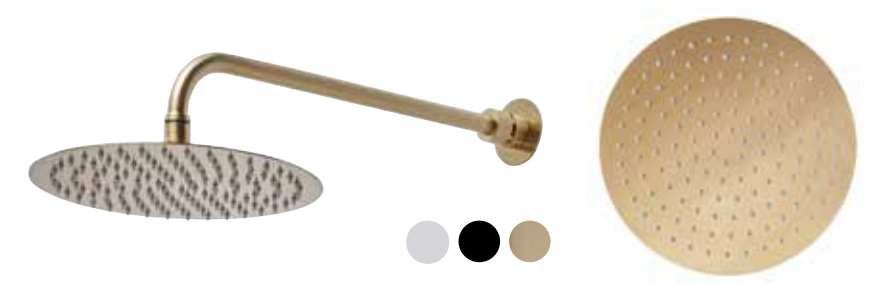

Make it unique

OVERHEAD SHOWERS

Short brass ceiling arm
Constructed from brass material
80mm(h)

SVARM06	Chrome	£30.60
SVARM20	Black	£40.00
SVARM21	Brushed brass	£50.00

Ceiling arm
Constructed from brass material
340mm(h)

SVARM04	£71.90

Round 300mm ceiling flush mounted stainless steel overhead shower
300mm(dia)
Minimum pressure 1.0bar

SVHEAD34	£304.00

Square 300mm ceiling flush mounted stainless steel overhead shower
300(w) x 300mm(d)
Minimum pressure 1.0bar

SVHEAD33	£339.00

Round 250mm overhead shower made from polished stainless steel
250mm(dia)
Minimum pressure 0.5bar

SVHEAD12	Polished	£198.50
SVHEAD46	Black	£204.50
SVHEAD52	Brushed brass	£228.00

Adjustable shower arm
Constructed from brass material
75(h) x 390mm(d)

SVARM01	Chrome	£60.30
SVARM12	Black	£72.10
SVARM16	Brushed brass	£84.80

Round 200mm overhead shower made from polished stainless steel
200mm(dia)
Minimum pressure 0.5bar

SVHEAD11	£159.00

Adjustable shower arm
Constructed from brass material
75(h) x 390mm(d)

SVARM01	£60.30

Round 220mm overhead shower
220mm(dia)
Minimum pressure 0.5bar

SVHEAD18	£42.20

Adjustable shower arm
Constructed from brass material
75(h) x 390mm(d)

SVARM01	£60.30

Event-click 230mm overhead shower
230mm(dia)
Minimum pressure 0.5bar

SVHEAD35	£71.60

Round shower arm
Constructed from brass material
70(h) x 390mm(d)

SVARM11	£72.10

Square 250mm overhead shower made from polished stainless steel
250(w) x 250mm(d)
Minimum pressure 0.5bar

SVHEAD15	Polished	£231.00
SVHEAD50	Black	£233.50
SVHEAD54	Brushed brass	£255.00

Square shower arm
Constructed from brass material
55(h) x 415mm(d)

SVARM05	Chrome	£88.50
SVARM14	Black	£95.40
SVARM15	Brushed brass	£101.00