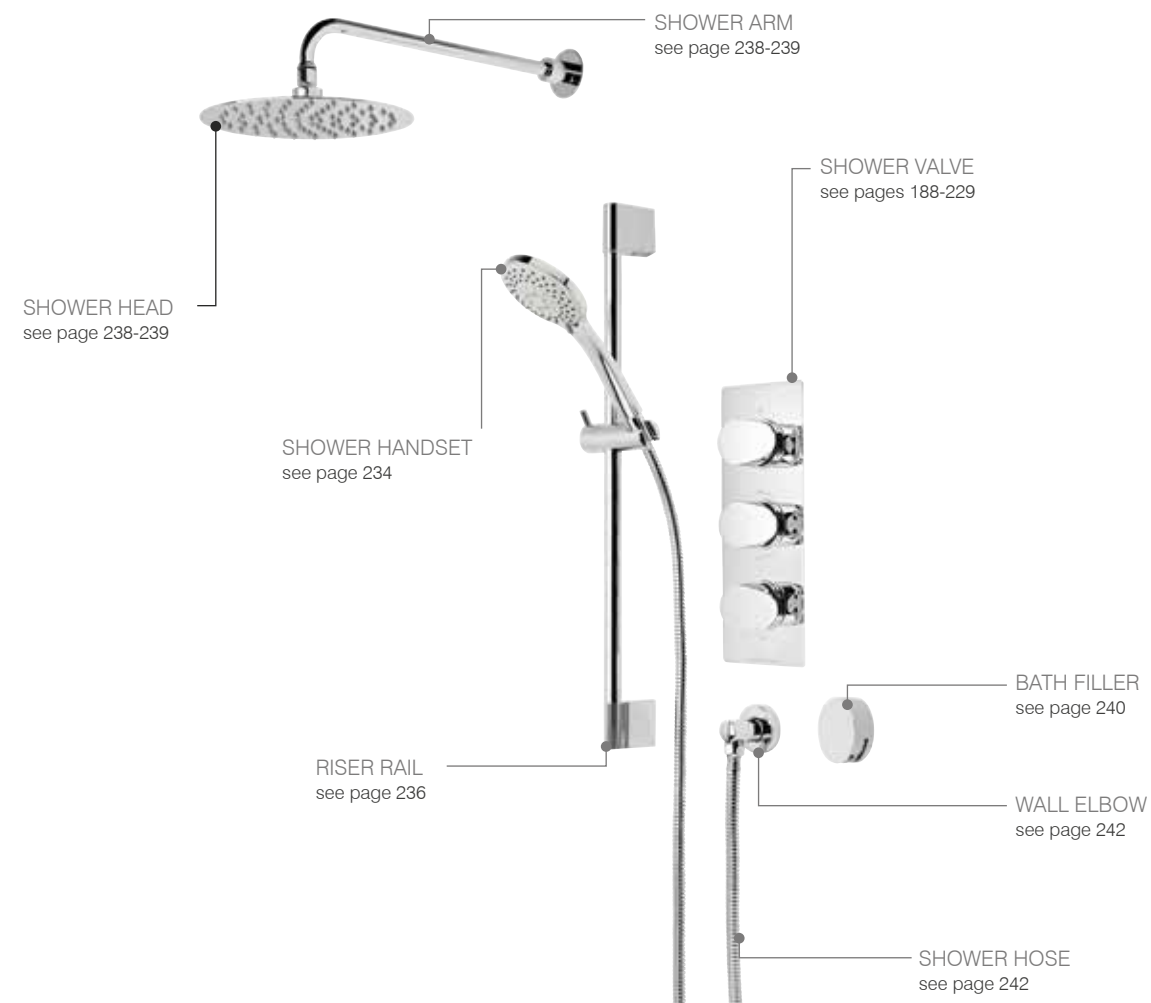

Make it unique

CREATING YOUR OWN SHOWER