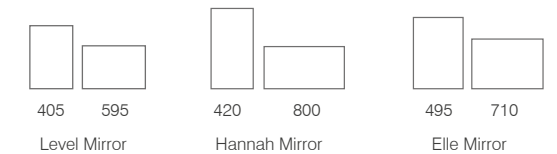

Mirrors	Code	W x H x Dmm	RRP
Elle 405/595	MPS403	405 x 595 x 20	£115.00
Hannah 420/800	MPS402	420 x 800 x 20	£131.50
Level 495/710	MPS401	495 x 710 x 20	£158.50