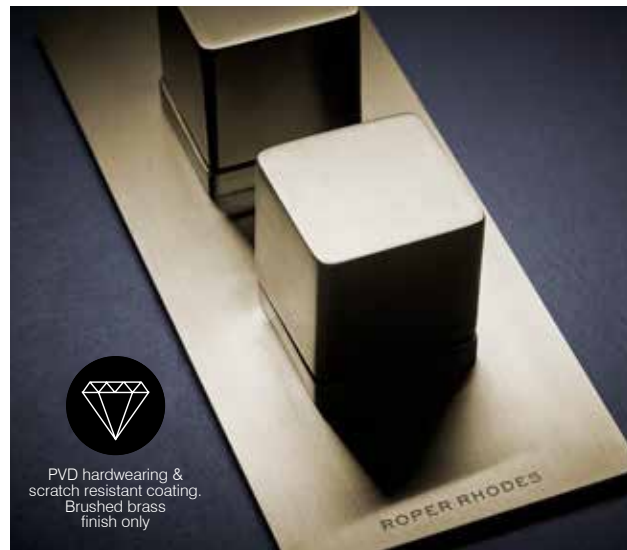

RECITE CONCEALED VALVE SHOWERS

ECO¹
Compatible with optional
water & energy saving
flow regulators

GUARANTEE
including
thermostatic
cartridge

RECITE VALVE HANDLE