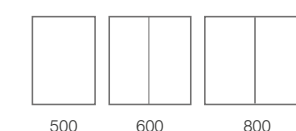

Intuitive design
NOVELLA

- Infrared switch controlled by contactless hand movements
- Adjustable LED colour temperature & brightness
- Handheld vanity mirror with 5x magnification
- Built in two-pin charging socket for your shaver or toothbrush
- Additional USB & USB-C charging socket
- Ambient downlight
- Aluminium construction
- Internal mirrored back panel
- Double sided mirror doors with heated demister pad
- IP44 rated

CABINET VIDEO
Scan to see the Novella cabinet features

Novella Cabinets	Code	W x H x Dmm	RRP
500 1 Door	NVC050	500 x 700 x 145	£575.00
600 2 Door	NVC060	600 x 700 x 145	£745.00
800 2 Door	NVC080	800 x 700 x 145	£845.00