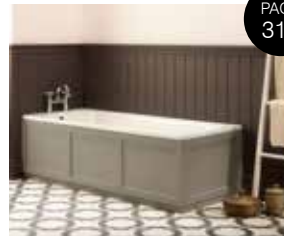

PAGE
312

Front bath panel
1695(w) x 500(h)mm
£209.00

DC5003F
DC5007F
DC5008F
DC5004F
DC5006F
DC5005F