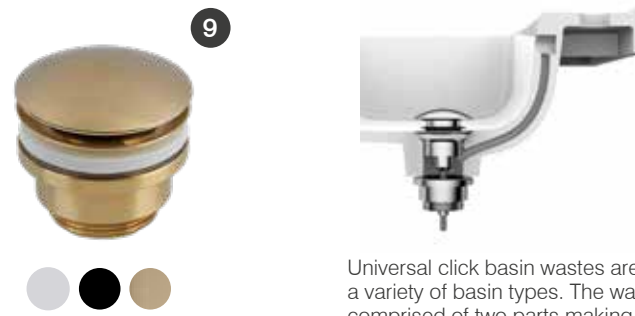

Universal click basin wastes are suitable for a variety of basin types. The waste body is comprised of two parts making it adjustable in depth.