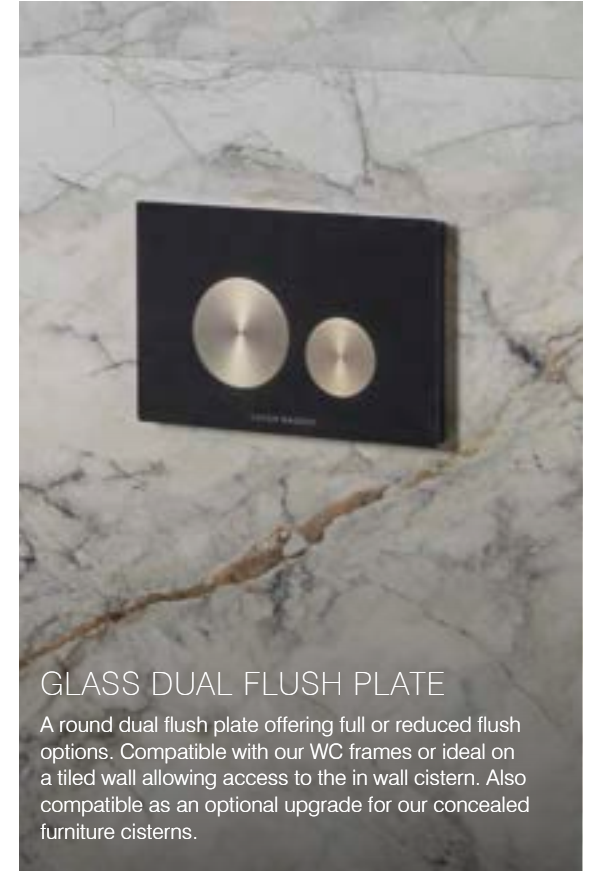

GLASS DUAL FLUSH PLATE

A round dual flush plate offering full or reduced flush options. Compatible with our WC frames or ideal on a tiled wall allowing access to the in wall cistern. Also compatible as an optional upgrade for our concealed furniture cisterns.