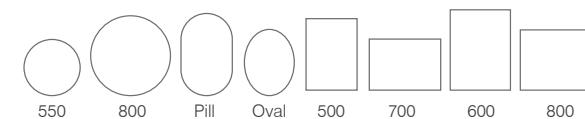

Eminence Mirrors	Code	W x H x Dmm	RRP
ø550	EM55CAL	ø550 x 35	£344.00
ø800	EM80CAL	ø800 x 35	£435.00
Pill	EM80PAL	500 x 800 x 35	£453.00
Oval	EM65OAL	490 x 650 x 35	£386.00
500/700	EM70RAL	500 x 700 x 35	£400.00
600/800	EM80RAL	600 x 800 x 35	£450.00