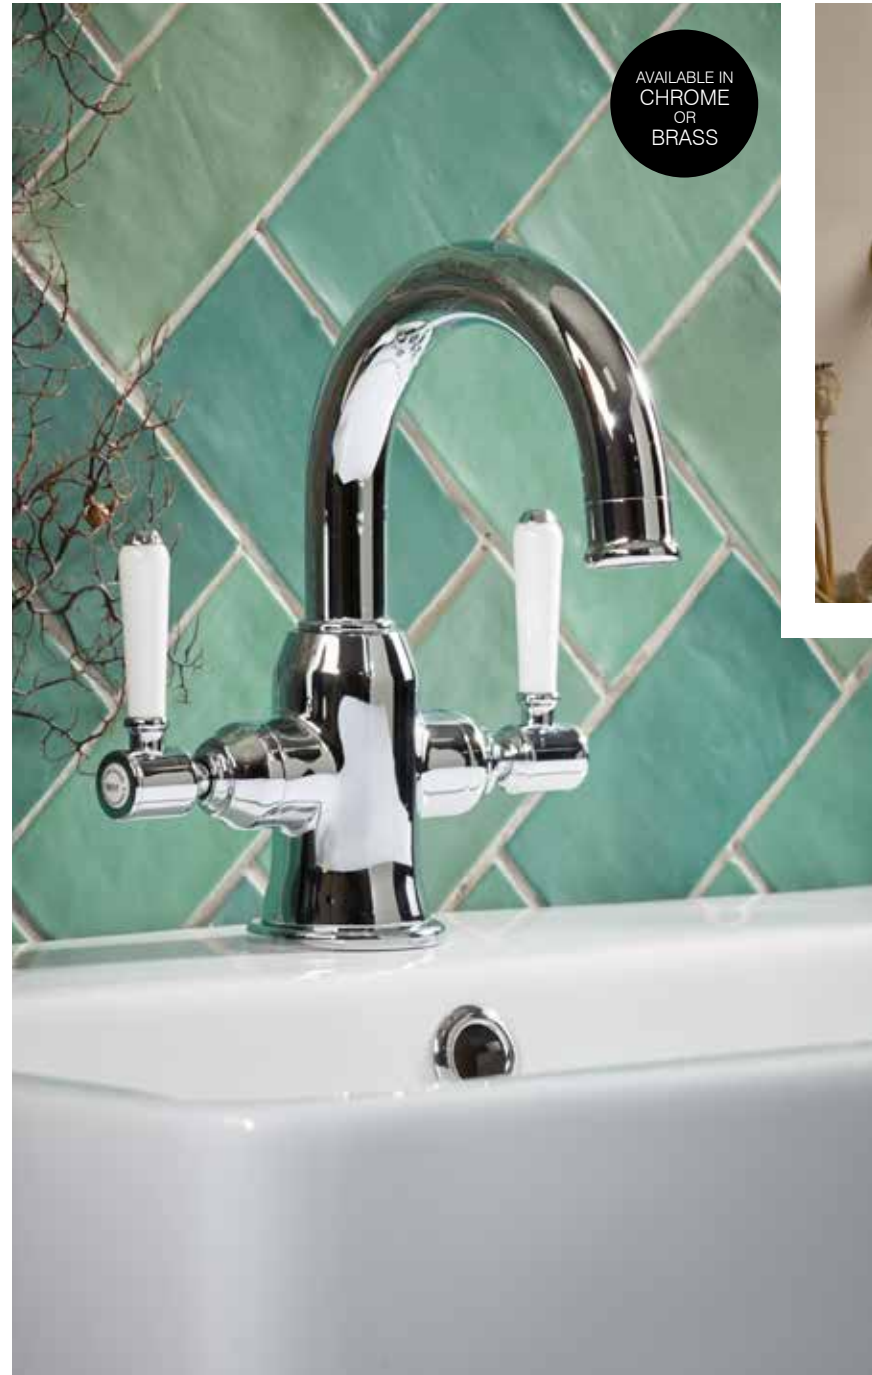

Tap collection
KESWICK

AVAILABLE IN
CHROME
OR
BRASS