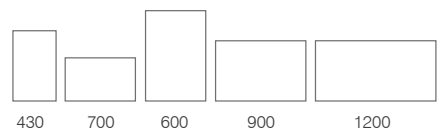

Timeless styling
TRADITIONAL

- Heated demister pad prevents mirror steaming up
- IP44 rated

Traditional Mirrors	Code	W x H x Dmm	RRP
430/700	WMB2022	430 x 700 x 30	£261.00
600/900	WMB2020	600 x 900 x 30	£323.00
1200	WMB2023	1200 x 600 x 30	£448.00