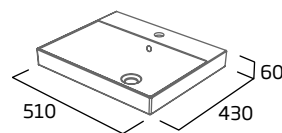

basins

500mm Basin

- Single tap hole
- Integrated overflow

Ceramic	DC12011
RRP inc VAT	£215.00