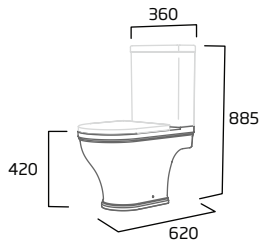

langford product details

Standard Height Close Coupled WC

- Short projection
- 130mm open side
- Rimless Easi-Clean design
- Concealed floor fixings
- For use with Langford WC cistern only
- Spigot distance from wall: 137mm
- Price excludes WC seat