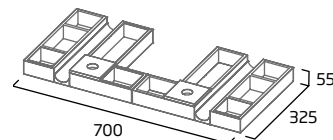

800mm Storage Pack 6

- Removable lids
- For use in 800mm unit top drawer

Solid Wood	R2DIVSET6
RRP inc VAT	£262.00

handles - Please note handle cost is included in the furniture price. Simply choose your finish when ordering.

125mm Recessed Handle

Chrome	PLTH01125C
Black	PLTH01125B
Brushed Brass	PLTH01125A