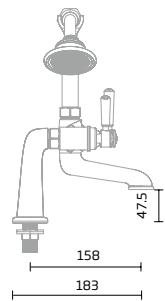

Brushed Brass - TR1124

Chrome - TR1118