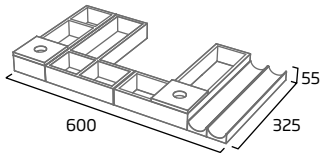

Solid Wood	R2DIVSET1
RRP inc VAT	£128.50

500mm Storage Pack 2

- Removable lid
- For use in 500mm unit top drawer

Solid Wood	R2DIVSET2
RRP inc VAT	£123.50

700mm Storage Pack 3

- Removable lids
- For use in 700mm unit top drawer