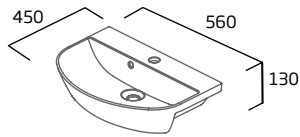

- Contemporary design
- Suitable for standard depth furniture
- Supplied with cutting template for worktop and fascia
- Monobloc tap hole
- Minimum furniture depth 250mm

Ceramic	DC14004
RRP inc VAT	£215.00