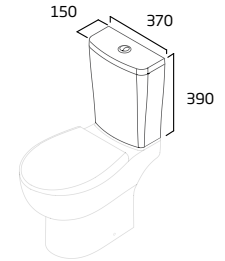

Standard WC Cistern with Contactless Flush

- For use with all Coast CC WCs
- 6/4L dual flush
- Chrome contactless sensor
- Air gap technology

Ceramic	COCCCIS-SEN
RRP inc VAT	£201.00