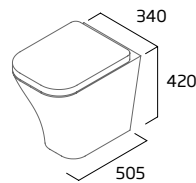

Back To Wall WC

- Rimless Easi-Clean design
- Concealed fixings for anchoring to floor
- Price excludes seat

Ceramic	SN490BTW
RRP inc VAT	£293.00