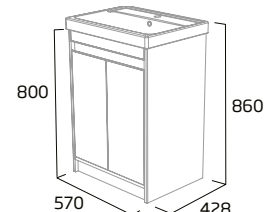

600mm Freestanding Wash Unit

- Soft close doors
- Internal shelf
- See page 15 for bespoke handle choices

Gloss White	STA6010.W
Light Grey	STA6010.LG
Nordic Green	STA6010.NG
Matt Anthracite	STA6010.MG
RRP inc VAT	£475.00