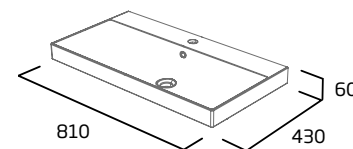

- Single tap hole
- Integrated overflow

Ceramic	DC12012
RRP inc VAT	£235.50

700mm Basin

- Single tap hole
- Integrated overflow

Ceramic	DC12013
RRP inc VAT	£295.00

800mm Basin

- Single tap hole
- Integrated overflow