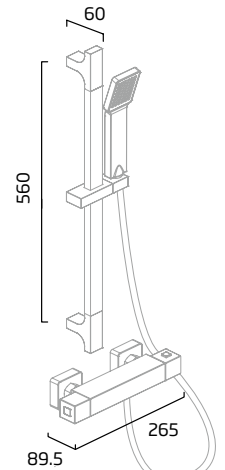

Arctic
Single Function Shower System