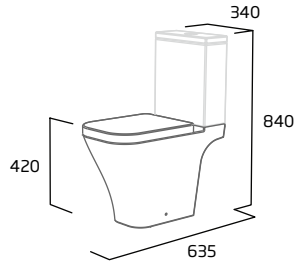

serenity product details

Standard Height Close Coupled WC

- Spigot distance from wall: 205mm
- 130mm open side
- Rimless Easi-Clean design
- Concealed fixings for anchoring to floor
- Price excludes seat

Ceramic	SN620CCP
RRP inc VAT	£304.00