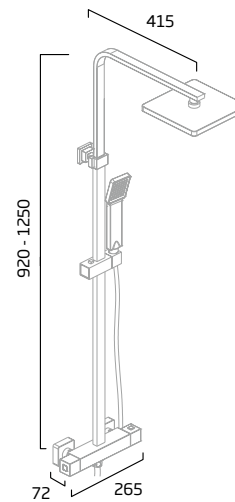

Chrome - DC3001

Joy
Dual Function Shower System

Chrome - DC3002

Marine
Dual Function Shower System

Brushed Brass - TR3027
Black - TR3018
Chrome - TR3003

Harbour
Dual Function Shower System

Brushed Brass - TR3028
Black - TR3026
Chrome - TR3004