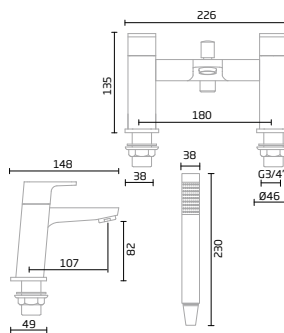

Bath Shower Mixer

Chrome - TR1038