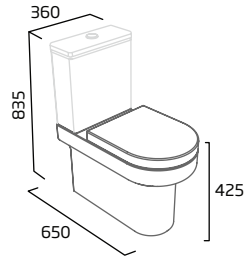

Fully Enclosed Close Coupled WC

- Fully enclosed design
- Concealed fixings for anchoring to floor
- Spigot distance from wall: 190mm

Ceramic	DFFPAN
RRP inc VAT	£217.50