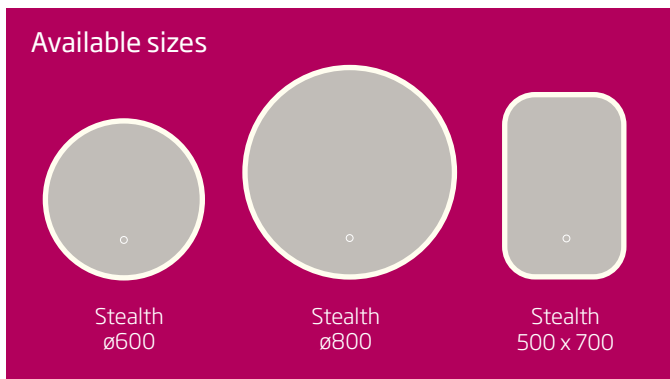

Touch sensor

Heated demister

IP44

Portrait or landscape

Shapes

5 year guarantee
Against manufacturing defects

Stealth Circular Illuminated Mirror
600(dia) x 42(d)mm
Black
SLM60C-BL-BL £299.00

Stealth Circular Illuminated Mirror
800(dia) x 42(d)mm
Black
SLM80C-BL-BL £399.00