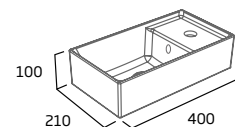

basin

Ceramic Basin

- Single tap hole
- Integrated overflow
- Reversible basin for left or right tap

Ceramic	ALT4080
RRP inc VAT	£123.50