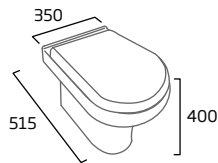

Back To Wall WC

- Contemporary design
- Top fix design for use with debut WC seat (price excludes seat)
- Concealed fixings for anchoring to the floor

Ceramic	DBWPAN
RRP inc VAT	£185.00