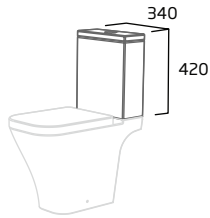

Standard WC Cistern (Fits Fully Enclosed and Open Back WC)

- For use with all Serenity CC WCs
- 6/4L Dual Flush
- Chrome flush button
- Air gap technology

Ceramic	SN63CCC
RRP inc VAT	£143.00

Standard WC Cistern with Contactless Flush

Ceramic	SN63CCC-SEN
RRP inc VAT	£233.50