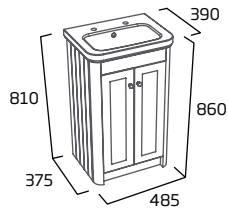

Plug and chain basin waste
Chrome - WASTE11 £31.70
Brushed Brass - WASTE14 £36.60

halcyon product details

furniture units

500mm Freestanding Wash Unit

- Double doors
- Soft close doors
- Internal shelf
- Supplied with chrome knobs
- Units have pilot holes and are supplied with standard chrome knob(s). See page 105 for additional handle options