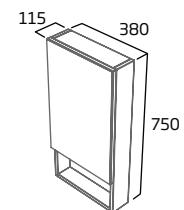

cabinet

400mm Single Door Cabinet

- Soft close door
- Internal shelf (non adjustable)
- Doors are hinged from the left hand side as shown

Gloss White	AM4051.W
Anthracite	AM4051.G
Stone Grey	AM4051.ST
RRP inc VAT	£194.00