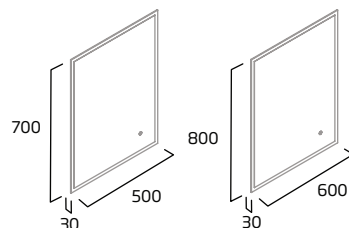

Ceramic	DC12014
RRP inc VAT	£308.00

mirrors

500mm Framed Mirror

- Colour matched to furniture

Gloss White	AM5050.W
Light Grey	AM5050.LG
Midnight Grey	AM5050.MT
Willow	AM5050.WL
RRP inc VAT	£139.00

500/600mm Platform LED Mirror