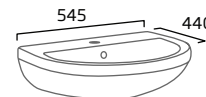

540mm Basin

- Single tap hole
- Overflow

White	DPB54
RRP inc VAT	£100.00