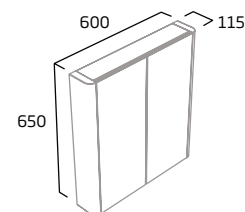

600mm Double Door Cabinet

- Soft close doors
- Two internal shelves

Gloss White	CNCAB60W
Light Grey	CNCAB60LG
Stone Grey	CNCAB60SG
RRP inc VAT	£301.00