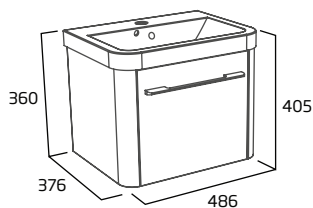

500mm Wall Mounted Wash Unit

- soft close drawer

Gloss White	CN5412.W
Anthracite	CN5412.G
Stone Grey	CN5412.ST
Light Grey	CN5412.LG
Dark Blue	CN5412.KB
Nordic Green	CN5412.NG
RRP inc VAT	£348.00