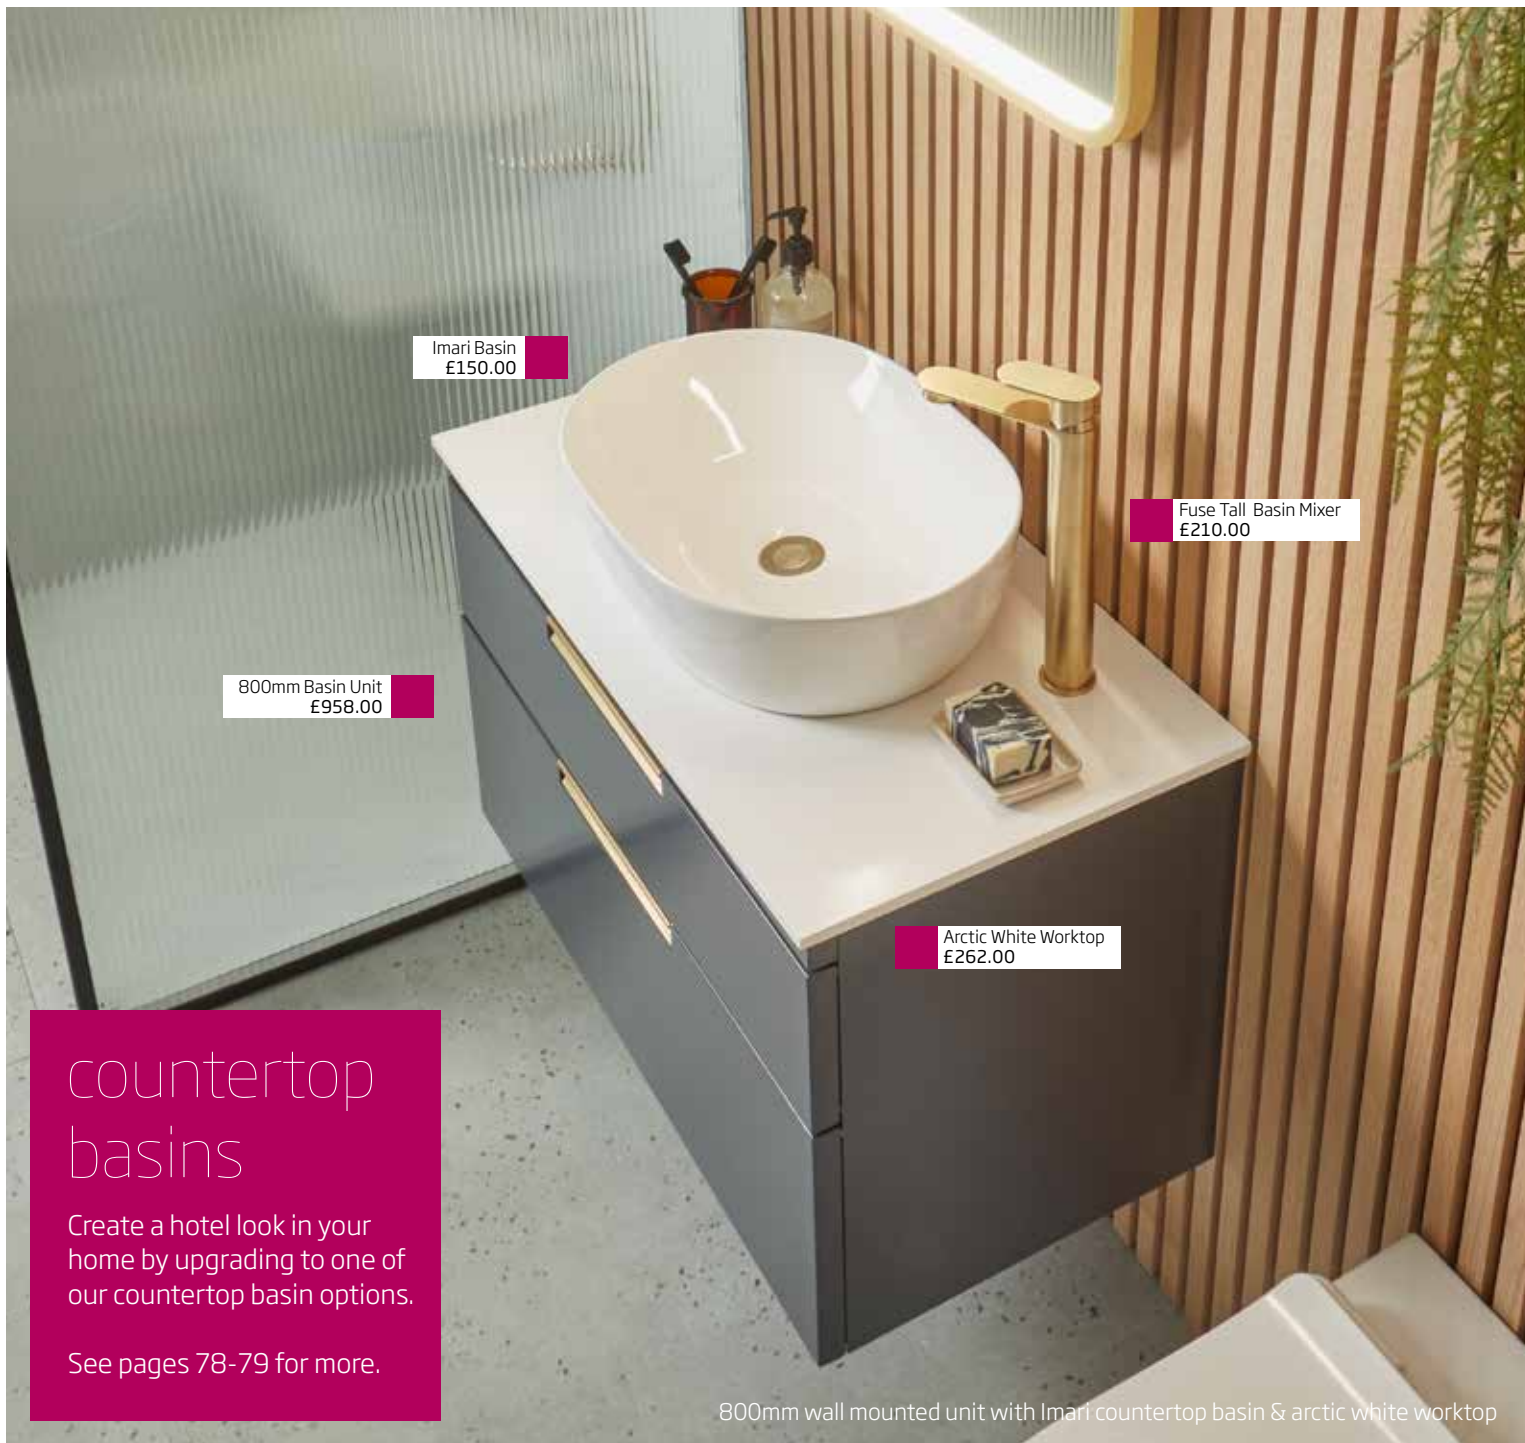

Stealth Mirror
£399.00

800mm Basin Unit
£983.00

Radar Standard WC & Seat
£587.00

platform furniture

Stylish and versatile, Platform has wide appeal. Available in freestanding or wall mounted options, and in four varied widths to suit your space. Complete the look with your choice of handle, as well as ceramic or countertop basin options. Lastly, our additional in-drawer storage packs make Platform both elegant and practical.

platform finishes

gloss white

light grey

midnight
grey

willow

5
year
guarantee

Radars WCs perfectly complement Platform furniture, for further details on the Radar range see pages 150-155.

Imari Basin
£150.00

Fuse Tall Basin Mixer
£210.00

800mm Basin Unit
£958.00

Arctic White Worktop
£262.00

countertop
basins

Create a hotel look in your home by upgrading to one of our countertop basin options.

See pages 78-79 for more.