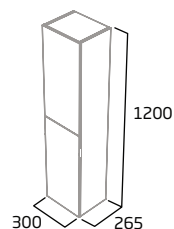

300mm Wall Column

- Soft close doors
- 3 x internal shelf (non adjustable)
- Reversible doors
- No handle required

Gloss White	AM3041.W
Light Grey	AM3041.LG
Midnight Grey	AM3041.MT
Willow	AM3041.WL
RRP inc VAT	£259.00