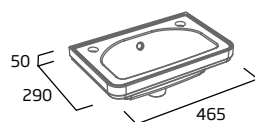

basins

400mm Basin - 1 Tap Hole

- Single tap hole
- Integrated overflow

Ceramic	HALS4680
RRP inc VAT	£162.50

400mm Basin - 2 Tap Hole

- Two tap holes
- Integrated overflow
- Chainstay hole

Ceramic	HALD4680
RRP inc VAT	£162.50