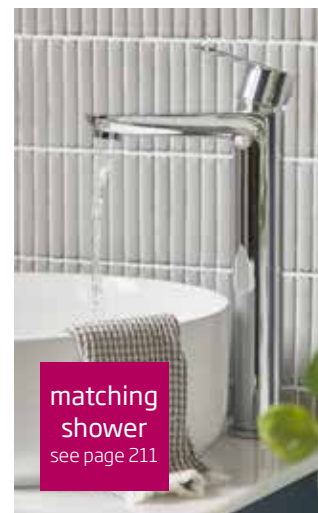

£273.00

matching
shower
see page 211

Crew Tall Basin Mixer
(waste not included)
TR1084
Minimum recommended pressure 0.2bar

KUKreg4

Chrome
Tall Basin
Mixer is kiwa
approved

£165.00

octave

Octave Basin Mixer with Click Waste
TR1060
Minimum recommended pressure 0.5bar