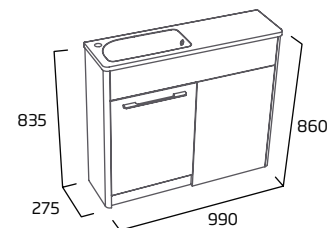

1000mm Freestanding Wash / WC Unit & Isocast Basin - Left

- Soft close door
- Internal shelf
- Chrome handle
- Suitable for all BTW, WC pans, Cisterns and Frames

Gloss White	CNL119.W
Anthracite	CNL119.G
Stone Grey	CNL119.ST
Light Grey	CNL119.LG
Dark Blue	CNL119.KB
Nordic Green	CNL119.NG
RRP inc VAT	£625.00