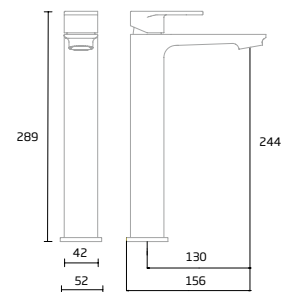

Chrome - TR1023

Bath Shower Mixer

Brushed Brass - TR1111

Black - TR1099

Chrome - TR1024

Tall Basin Mixer

Brushed Brass - TR1109

Black - TR1097