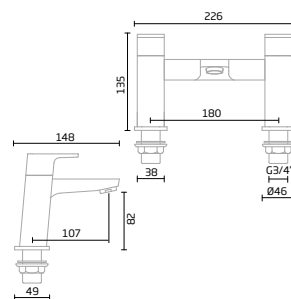

Bath Filler

Chrome - TR1037