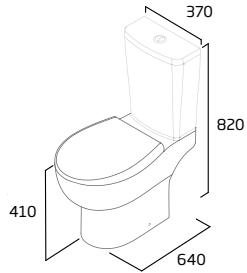

coast product details

Standard Height Close Coupled WC

- Spigot distance from wall: 155mm
- 125mm open side
- Rimless Easi-Clean design
- Concealed fixings for anchoring to floor
- Price excludes seat

Ceramic	COCCPAN
RRP inc VAT	£185.00