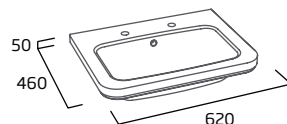

600mm Basin - 2 Tap Hole

- Two tap holes
- Integrated overflow
- Chainstay hole

Ceramic	HALD6080
RRP inc VAT	£228.00