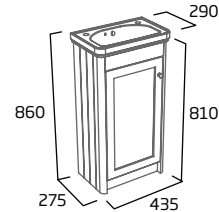

400mm Cloakroom Wash Unit

- Reversible door
- Soft close door
- Internal shelf
- Supplied with chrome knob
- Pilot holes for handles
- Units have pilot holes and are supplied with standard chrome knob(s). See page 105 for additional handle options

Natural White	HAL4610.NW
Stone Grey	HAL4610.SG
Midnight Grey	HAL4610.MT
Nordic Green	HAL4610.NG
Powder Blue	HAL4610.PB
RRP inc VAT	£384.00