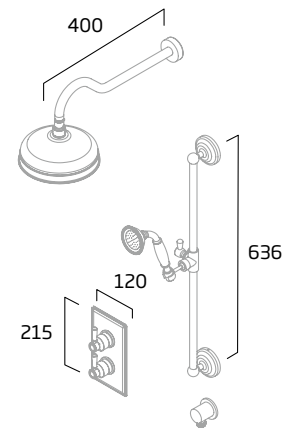

Halcyon Dual Function Shower System

Halcyon

Chrome - TR3033