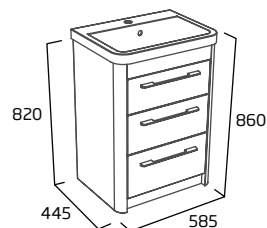

600mm Freestanding 3 Drawer Wash Unit

- Soft close drawers

Gloss White	CN6016.W
Anthracite	CN6016.G
Stone Grey	CN6016.ST
Light Grey	CN6016.LG
Dark Blue	CN6016.KB
Nordic Green	CN6016.NG
RRP inc VAT	£675.00