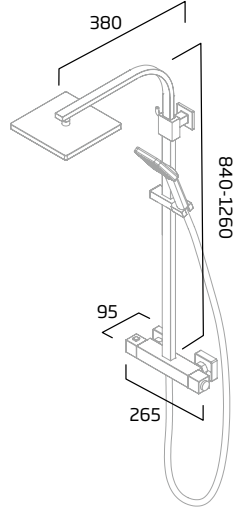

Bath Shower Mixer

Chrome - TR1058

Push Button Bar Valve Showers

Joy
Single Function Shower System

Chrome - DC3003

Joy
Dual Function Shower System

Black - TR3038
Chrome - DC3004

Spirit
Dual Function Shower System