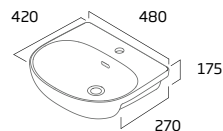

Standard Depth Semi-Countertop Basin

- Suitable for use with standard depth fitted furniture
- Compatible with 600mm and 500mm fitted furniture semi countertop units
- Supplied with cutting template for worktop and fascia
- Monobloc tap hole
- Integrated overflow
- Minimum furniture depth: 275mm

Ceramic	CO3SCTBAS
RRP inc VAT	£137.00