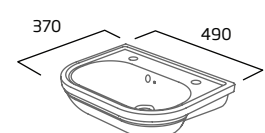

Slim Depth Semi-Countertop Basin 2 Tap Hole

- Suitable for slim depth furniture
- Compatible with 500mm furniture
- Supplied with cutting template for worktop and fascia
- Minimum furniture depth 218mm
- Overflow

Ceramic DC14017

RRP inc VAT £193.50