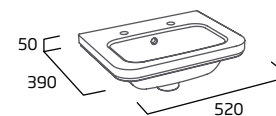

500mm Basin - 2 Tap Hole