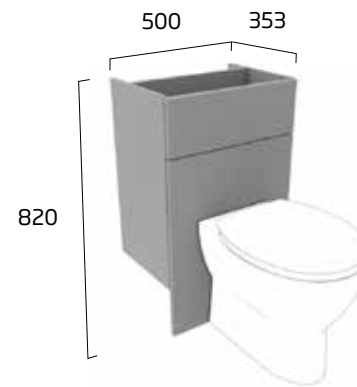

back to wall WC units

500mm Back To Wall Unit with Fascia Door Pack & Carcass

- Full height main panel
  Front access fascia
  See our sanitaryware range for compatible back to wall pan and cistern options pages 122-173

Standard depth 353mm
Slim depth 218mm

Unit Finish	Standard Depth	Slim Depth
Muse / Hide		
White	F5023MU.W	F5022MU.W
Stone Grey	F5023MU.ST	F5022MU.ST
Midnight Grey	F5023MU.MT	F5022MU.MT
Fossil	F5023MU.FL	F5022MU.FL
Dark Blue	F5023MU.KB	F5022MU.KB
Nordic Green	F5023MU.NG	F5022MU.NG
Stow		
Stone Grey	F5023SW.ST	F5022SW.ST
Natural White	F5023SW.NW	F5022SW.NW
Midnight Grey	F5023SW.MT	F5022SW.MT
Fossil	F5023SW.FL	F5022SW.FL
Nordic Green	F5023SW.NG	F5022SW.NG
RRP inc VAT	£334.00 each	£324.00 each