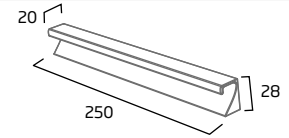

250mm Recessed Handle

Chrome	PLTH01250C
Black	PLTH01250B
Brushed Brass	PLTH01250A