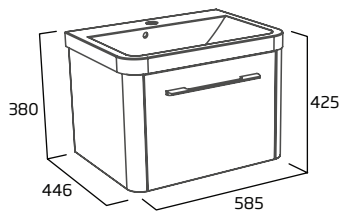

See pages 44-45.

available in the following finishes

contour product details

furniture units

600mm Wall Mounted Wash Unit with Drawer

- Soft close drawer

Gloss White	CN6012.W
Anthracite	CN6012.G
Stone Grey	CN6012.ST
Light Grey	CN6012.LG
Dark Blue	CN6012.KB
Nordic Green	CN6012.NG
RRP inc VAT	£355.00