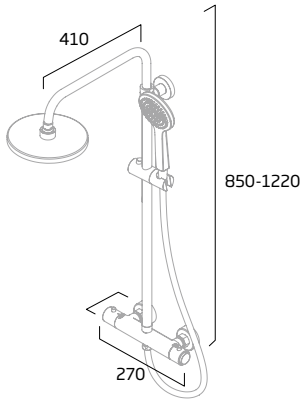

Bath Shower Mixer

Chrome - TR1058

Push Button Bar Valve Showers

Joy
Single Function Shower System

Chrome - DC3003

Joy
Dual Function Shower System

Black - TR3038
Chrome - DC3004

Spirit
Dual Function Shower System