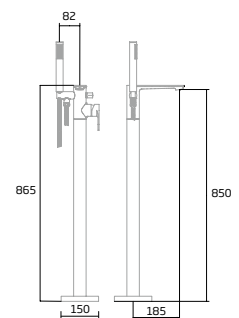

Freestanding Bath Shower Mixer

Brushed Brass - TR1112

Black - TR1100

Chrome - TR1087