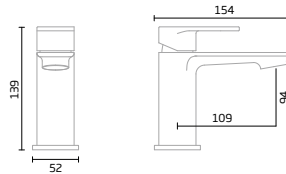

Fuse

Basin Mixer

Brushed Brass - TR1107

Black - TR1095

Chrome - TR1021