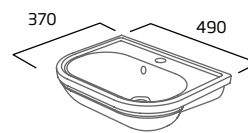

Slim Depth Semi-Countertop Basin 1 Tap Hole

- Suitable for slim depth furniture
- Compatible with 500mm furniture
- Supplied with cutting template for worktop and fascia
- Minimum furniture depth 218mm
- Overflow

Ceramic DC14016

RRP inc VAT £193.50