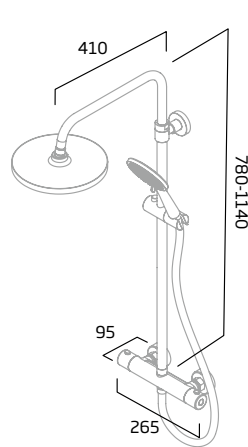

Chrome - DC3001

Joy
Dual Function Shower System

Chrome - DC3002

Marine
Dual Function Shower System

Brushed Brass - TR3027
Black - TR3018
Chrome - TR3003

Harbour
Dual Function Shower System

Brushed Brass - TR3028
Black - TR3026
Chrome - TR3004