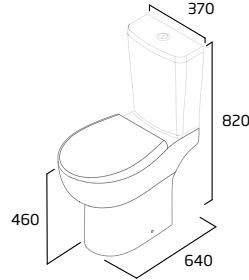

Comfort Height Close Coupled WC

- 460mm comfort height excluding seat
- Spigot distance from wall: 155mm
- 125mm open side
- Rimless Easi-Clean design
- Concealed fixings for anchoring to floor
- Price excludes seat

Ceramic	COCHPAN
RRP inc VAT	£252.00