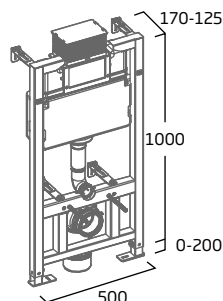

1.0m Wall Hung WC Frame

- Ideal for boxed in applications, especially under windows
- Requires flush plate/button, or contactless sensor (available separately)
- 200mm height adjustment.

	TR9015
RRP inc VAT	£338.00