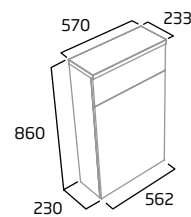

Back to Wall WC Unit

- Removable top and main fascia panels for easy access to cistern
- Gloss white 25mm thick worktop
- See sanitaryware section for back to wall pan and cistern options

Gloss White	AM5623.W
Light Grey	AM5623.LG
Stone Grey	AM5623.ST
Basalt Wood	AM5623.BT
Dark Blue	AM5623.KB
Nordic Green	AM5623.NG
RRP inc VAT	£312.00