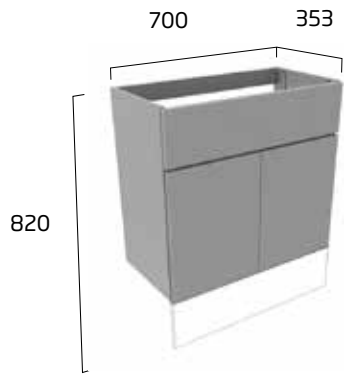

semi-countertop units

700mm Semi-Countertop Basin Unit with Fascia Door Pack & Carcass

- Soft close hinges
- One adjustable shelf
- Removable back panel for easy pipe access
- 50mm pipe void
- See our sanitaryware range for compatible basins pages 122-173

don't forget to order your handles see page 116

Standard depth 353mm
Slim depth 218mm

Unit Finish	Standard Depth	Slim Depth
Muse		
White	F7013MU.W	F7012MU.W
Stone Grey	F7013MU.ST	F7012MU.ST
Midnight Grey	F7013MU.MT	F7012MU.MT
Fossil	F7013MU.FL	F7012MU.FL
Dark Blue	F7013MU.KB	F7012MU.KB
Nordic Green	F7013MU.NG	F7012MU.NG
Stow		
Stone Grey	F7013SW.ST	F7012SW.ST
Natural White	F7013SW.NW	F7012SW.NW
Midnight Grey	F7013SW.MT	F7012SW.MT
Fossil	F7013SW.FL	F7012SW.FL
Nordic Green	F7013SW.NG	F7012SW.NG
Hide		
Gloss White	F7013HD.W	F7012HD.W
Midnight Grey	F7013HD.MT	F7012HD.MT
Nordic Green	F7013HD.NG	F7012HD.NG
RRP inc VAT	£417.00 each	£408.00 each