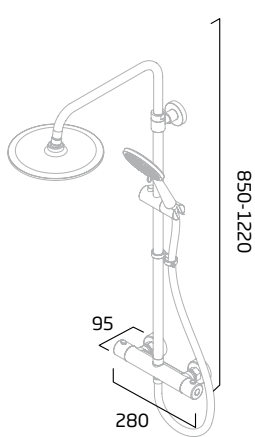

Chrome - DC3001

Joy
Dual Function Shower System

Chrome - DC3002

Marine
Dual Function Shower System

Brushed Brass - TR3027
Black - TR3018
Chrome - TR3003

Harbour
Dual Function Shower System

Brushed Brass - TR3028
Black - TR3026
Chrome - TR3004