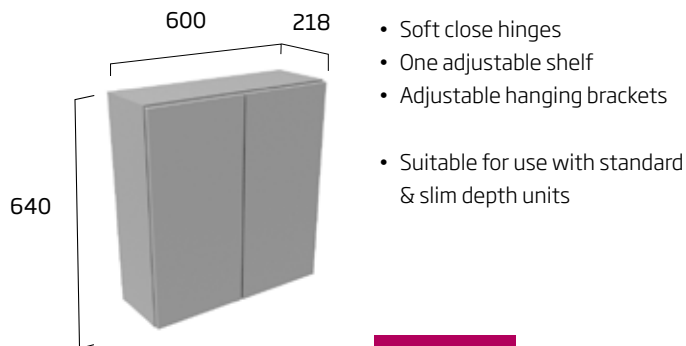

wall cupboards (suitable for use with standard & slim depth units)

300mm 1 Door Wall Cupboard with Fascia Door Pack & Carcass

Slim depth 218mm

don't forget to order your handles see page 116

600mm 2 Door Wall Cupboard with Fascia Door Pack & Carcass