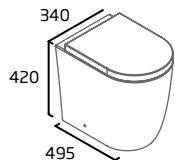

Back To Wall WC

- Short projection
- Rimless Easi-Clean design
- Concealed fixings for anchoring to floor
- For use with Sky WC seat (price excludes seat)

Ceramic	SY495BTW
RRP inc VAT	£293.00