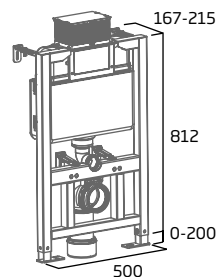

	TR9015
RRP inc VAT	£338.00

0.82m Wall Hung WC Frame

- Can be used with 600mm and wider furniture WC units
- 6/3 litre pneumatic flush valve
- Use with Furniture Adaptor Kit
- Requires flush plate/button, or contactless sensor (available separately)
- 200mm height adjustment