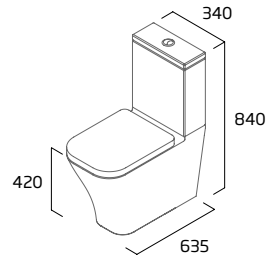

Fully Enclosed Close Coupled WC

- Spigot distance from wall: 145mm
- Fully enclosed sides
- Rimless Easi-Clean design
- Concealed fixings for anchoring to floor
- Price excludes seat

Ceramic	SN620CFP
RRP inc VAT	£335.00