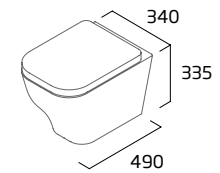

Wall Hung WC

- Concealed fixings for securing to frame
- Fastening holes to sides of WC
- Rimless Easi-Clean design
- Price excludes seat

Ceramic	SN490WH
RRP inc VAT	£293.00