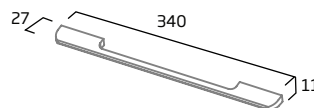

320mm Pull Handle

Black	CONHANLB
RRP inc VAT	£23.60