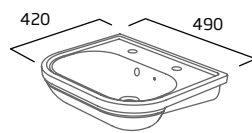

Semi-Countertop Basin 2 Tap Hole

- Suitable for standard depth furniture
- Compatible with 500mm furniture
- Supplied with cutting template for worktop and fascia
- Minimum furniture depth 275mm
- Overflow

Ceramic DC14019

RRP inc VAT £215.00