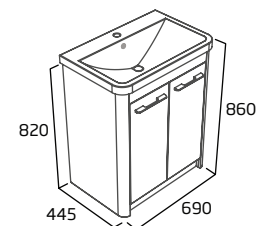

700mm Freestanding Wash Unit

- Soft close doors
- Internal shelf

Gloss White	CN7010.W
Anthracite	CN7010.G
Stone Grey	CN7010.ST
Light Grey	CN7010.LG
Dark Blue	CN7010.KB
Nordic Green	CN7010.NG
RRP inc VAT	£486.00