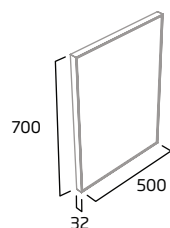

Ceramic	DC12014
RRP inc VAT	£308.00

mirrors

500mm Framed Mirror

- Colour matched to furniture

Gloss White	AM5050.W
Light Grey	AM5050.LG
Midnight Grey	AM5050.MT
Willow	AM5050.WL
RRP inc VAT	£139.00

500/600mm Platform LED Mirror