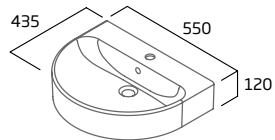

550 Basin

- Monobloc tap hole
- Integrated overflow
- Suitable for use with Sky pedestal and semi pedestal

Ceramic	DC14054
RRP inc VAT	£167.00