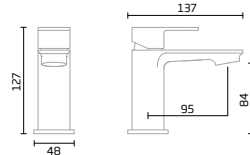

Mini Basin Mixer

Brushed Brass - TR1108

Black - TR1096

Chrome - TR1022