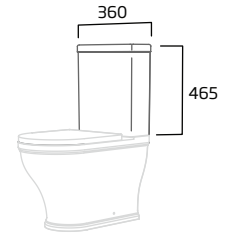

Ceramic DC14012

RRP inc VAT £337.00

Standard WC Cistern

- For use with Langford fully enclosed & open back WC pan
- 6/4L Dual Flush
- Chrome button
- Air gap technology

Ceramic DC14014

RRP inc VAT £143.50

Standard WC Cistern with Contactless Flush