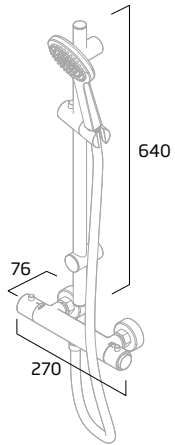

Bath Shower Mixer

Chrome - TR1058

Push Button Bar Valve Showers

Joy
Single Function Shower System

Chrome - DC3003

Joy
Dual Function Shower System

Black - TR3038
Chrome - DC3004

Spirit
Dual Function Shower System