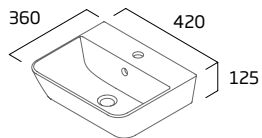

420mm Basin

- Monobloc tap hole
- Integrated overflow
- Suitable for use with Serenity pedestal and semi pedestal

Ceramic	SN420SB
RRP inc VAT	£125.50