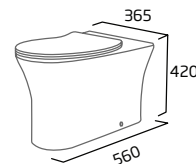

Back To Wall WC

- Concealed fixings for anchoring to floor
- Rimless Easi-Clean design
- For use with Radar WC seat (price excludes seat)

Ceramic	RA560BTW
RRP inc VAT	£293.00