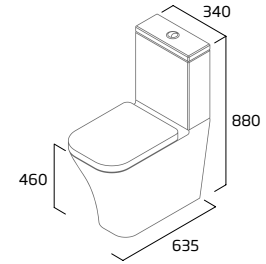

Comfort Height Fully Enclosed Close Coupled WC

- 460mm comfort height excluding seat
- Spigot distance from wall: 190mm
- Fully enclosed sides
- Rimless Easi-Clean design
- Concealed fixings for anchoring to floor
- Price excludes seat

Ceramic	SN620CHFP
RRP inc VAT	£398.00