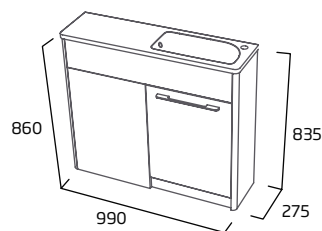

1000mm Freestanding Wash / WC Unit & Isocast Basin - Right

- Soft close door
- Internal shelf
- Chrome handle
- Suitable for all BTW, WC pans, Cisterns and Frames

Gloss White	CNR119.W
Anthracite	CNR119.G
Stone Grey	CNR119.ST
Light Grey	CNR119.LG
Dark Blue	CNR119.KB
Nordic Green	CNR119.NG
RRP inc VAT	£625.00