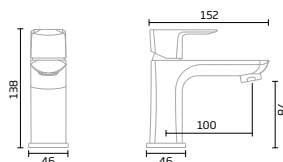

Mini Basin Mixer

Chrome - TR1053