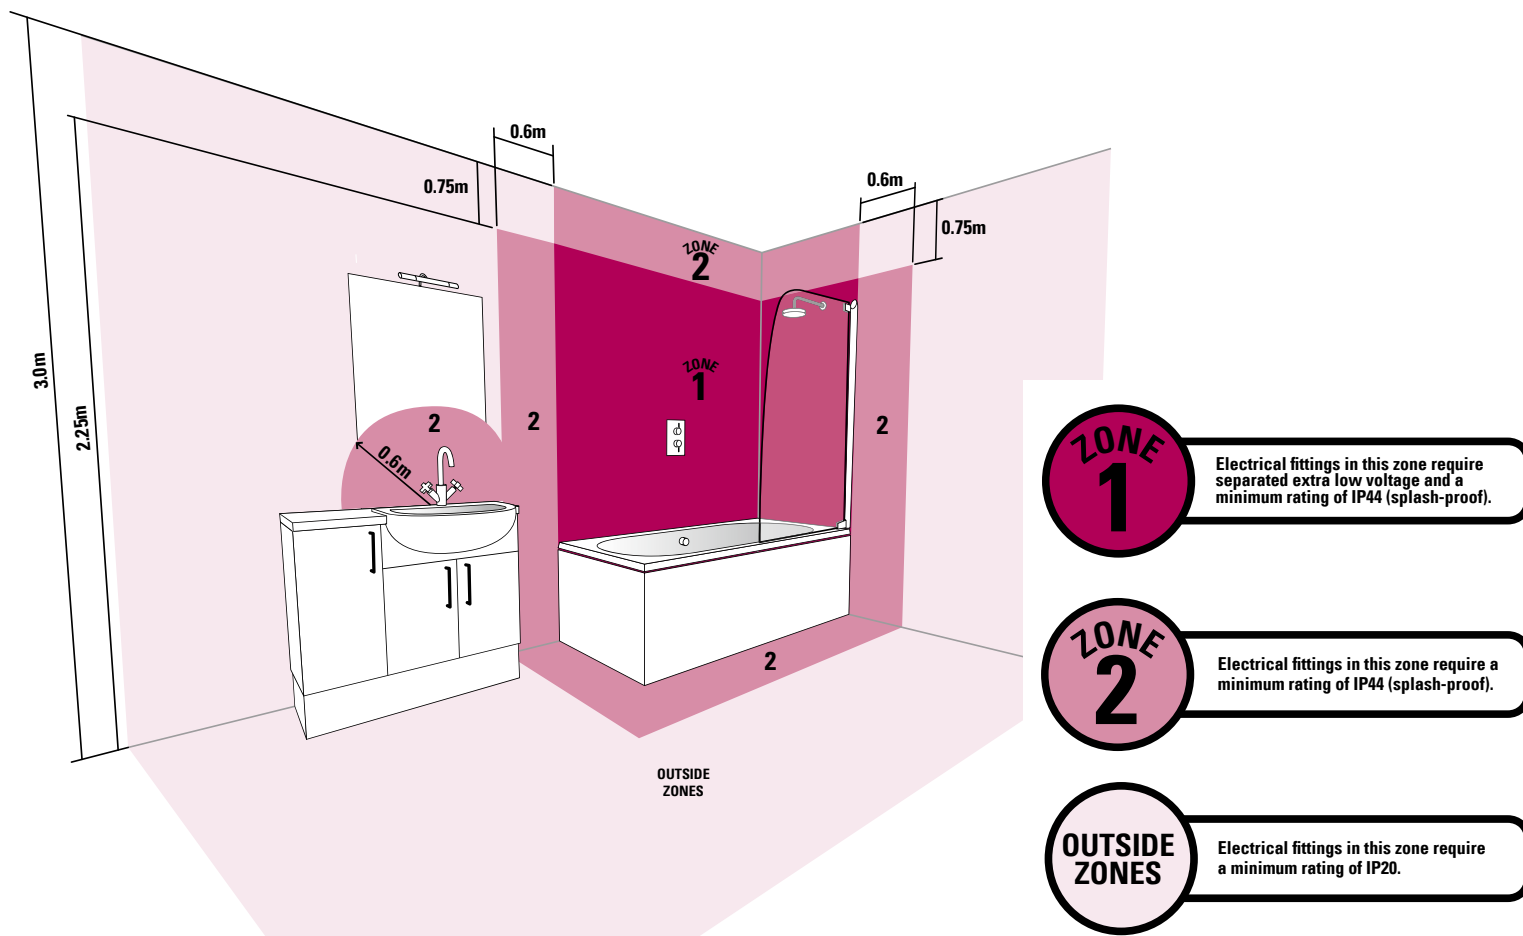

This elegant 300mm Chrome LED light fitting can be used on top of cabinets or unilluminated mirrors. IP44-rated and supplied with driver. (See page 116)

300mm chrome LED light
LED300WL

£84.90

When planning your bathroom remember to make allowance for any electrical work which may have to be carried out before any of your furniture is fitted. Always use a qualified electrician.