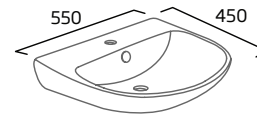

550mm Basin

- Slim edged design
- Monobloc tap hole
- Overflow
- Use with pedestal

Ceramic	RA550SB
RRP inc VAT	£167.00