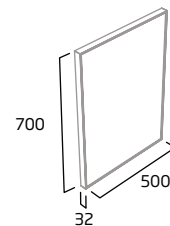

mirror & cabinets

500mm Framed Mirror

- Colour matched to furniture

Gloss White	AM5050.W
Light Grey	AM5050.LG
Stone Grey	AM5050.ST
RRP inc VAT	£139.00

mirror & cabinets

Back to Wall Unit