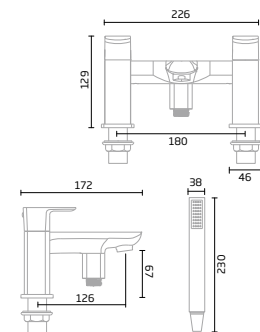

Chrome - TR1054

Bath Shower Mixer

Chrome - TR1055

Intent

Basin Mixer

Chrome - TR1036

Bath Filler

Chrome - TR1037