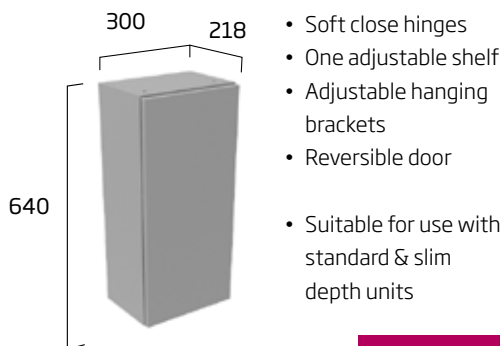

wall cupboards (suitable for use with standard & slim depth units)

300mm 1 Door Wall Cupboard with Fascia Door Pack & Carcass

Slim depth 218mm

don't forget to order your handles see page 116