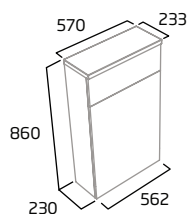

furniture units

Back to Wall WC Unit

- Removable top and main fascia panels for easy access to cistern
- Gloss white 25mm thick worktop
- See sanitaryware section for back to wall pan and cistern options

Gloss White	AM5623.W
Light Grey	AM5623.LG
Midnight Grey	AM5623.MT
Willow	AM5623.WL
RRP inc VAT	£312.00