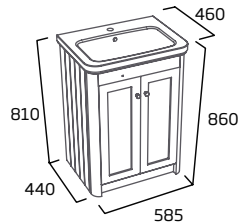

600mm Freestanding Wash Unit

- Double doors
- Soft close doors
- Internal shelf
- Supplied with chrome knobs
- Units have pilot holes and are supplied with standard chrome knob(s). See page 105 for additional handle options

Natural White	HAL6010.NW
Stone Grey	HAL6010.SG
Midnight Grey	HAL6010.MT
Nordic Green	HAL6010.NG
Powder Blue	HAL6010.PB
RRP inc VAT	£453.00