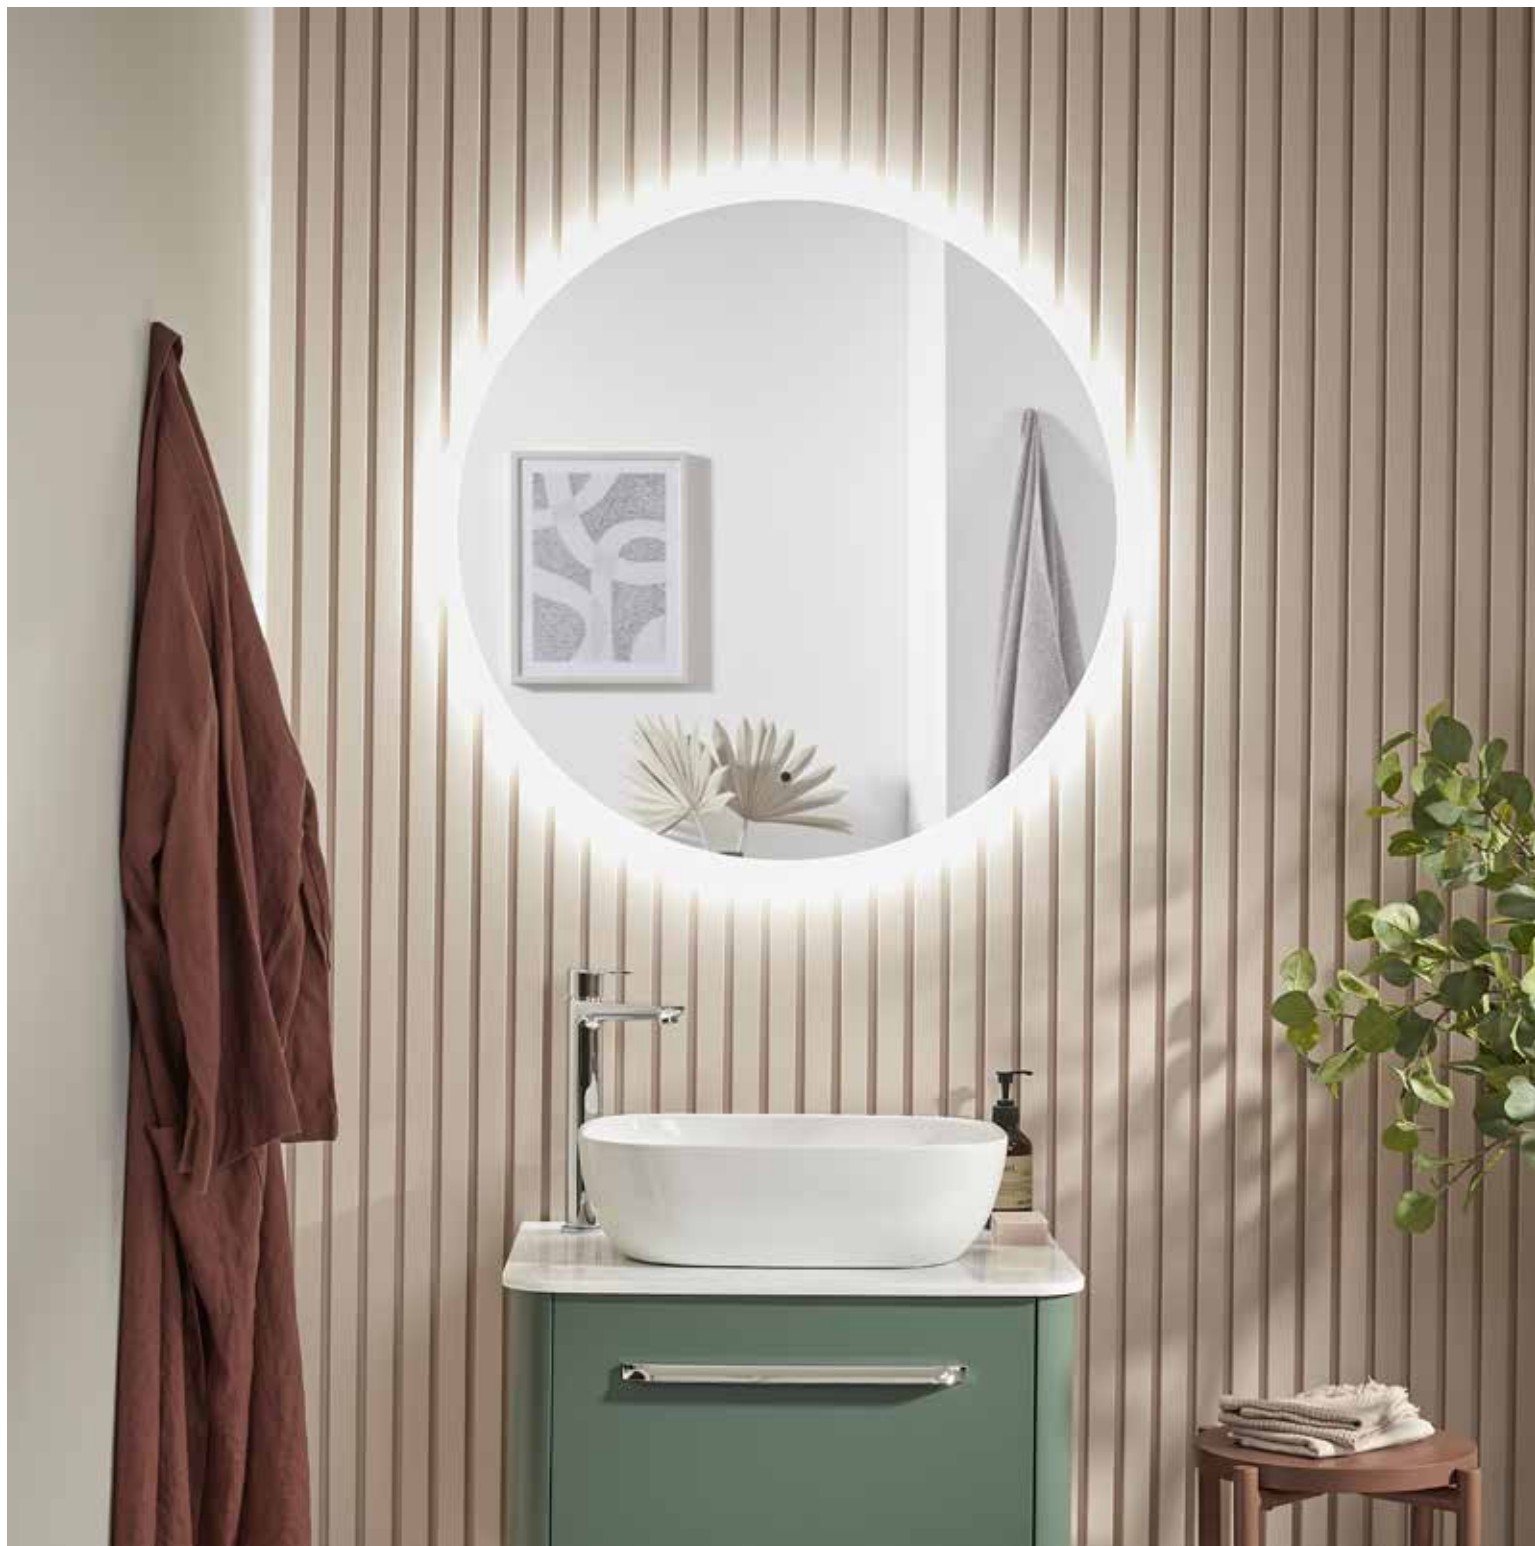

covert mirrors

Featuring bright, perimeter LED lighting, our slim Covert mirror is available in five sizes, including a statement making 800mm circular mirror. Covert also offers easy to use, contactless lighting controls, as well our heated demister pad technology.