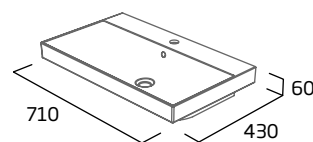

700mm Basin

- Single tap hole
- Integrated overflow

Ceramic	DC12013
RRP inc VAT	£295.00