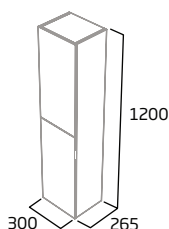

300mm Wall Column

- Soft close doors
- 3 x internal shelf (non adjustable)
- Reversible doors

Gloss White	AM3041.W
Light Grey	AM3041.LG
Stone Grey	AM3041.ST
RRP inc VAT	£259.00