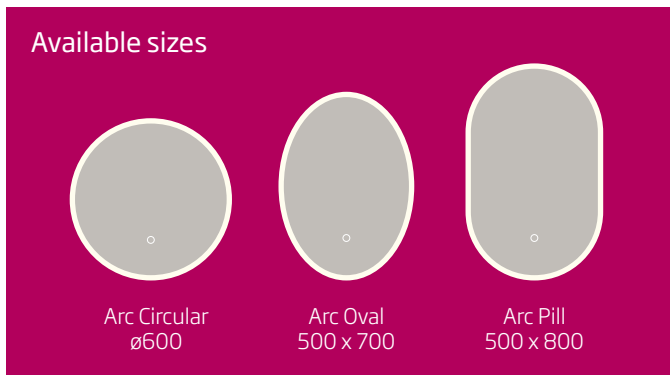

arc mirrors

Our Arc LED illuminated mirrors feature a slim profile in a modern matt white finish. The touch sensor technology makes it easy to control and the heated demister pad ensures your mirror is always steam free. Arc is available in three shapes to suit any style. Make a statement with our circular option, go modern with our pill shape or add a classic element with the oval.

Touch sensor

Heated demister

Shapes

IP44

Against manufacturing defects

Arc Circular Illuminated Mirror
600(dia) x 35(d)mm
ARM60C
£316.00

Arc Oval Illuminated Mirror
500(w) x 700(h) x 35(d)mm
ARM50V
£316.00

Arc Pill Illuminated Mirror
500(w) x 800(h) x 35(d)mm
ARM50P
£329.00