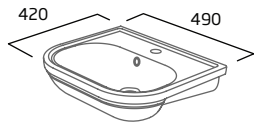

Semi-Countertop Basin 1 Tap Hole

- Suitable for standard depth furniture
- Compatible with 500mm furniture
- Supplied with cutting template for worktop and fascia
- Minimum furniture depth 275mm
- Overflow

Ceramic DC14018

RRP inc VAT £215.00