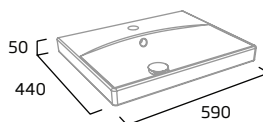

- Soft close doors
- Internal shelf
- Chrome plated handle

Gloss White	PL6010.W
Light Grey	PL6010.LG
Stone Grey	PL6010.ST
RRP inc VAT	£635.00

basin

600mm Basin

- Single tap hole
- Integrated overflow

Ceramic	PL6080
RRP inc VAT	£213.50