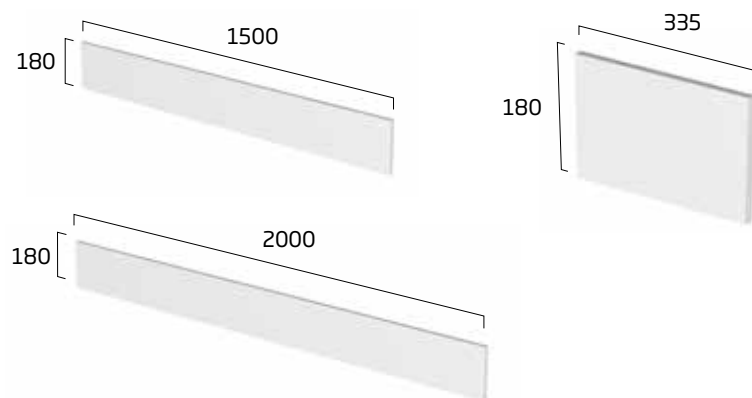

plinths

335mm Return Plinth, 1500mm & 2000mm Plinths

1500mm & 2000 plinths

- 15mm thick
- To be cut to size depending on individual installation

335mm return plinth

- 15mm thick
- For return ends
- Cut down for slim depth furniture

Plinth Finish	335mm Return Plinth	1500mm Plinth	2000mm Plinth
Gloss White	AF3360.W	AF15060.W	AF20060.W
Stone Grey	AF3360.ST	AF15060.ST	AF20060.ST
Natural White	AF3360.NW	AF15060.NW	AF20060.NW
Midnight Grey	AF3360.MT	AF15060.MT	AF20060.MT
Fossil	AF3360.FL	AF15060.FL	AF20060.FL
Dark Blue	AF3360.KB	AF15060.KB	AF20060.KB
Nordic Green	AF3360.NG	AF15060.NG	AF20060.NG
RRP inc VAT	£41.70 each	£63.90 each	£82.30 each