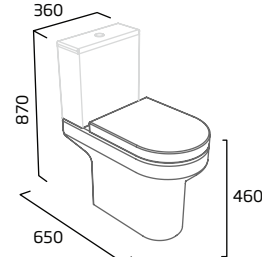

Comfort Height Close Coupled WC

- 110mm side void
- Pan height excludes seat 460mm
- Open back design
- Concealed fixings for anchoring to floor
- Spigot distance from wall: 155mm

Ceramic	DCHPAN
RRP inc VAT	£252.00