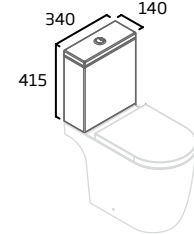

- For use with Sky fully enclosed & open back WC pan
- 6/4L Dual Flush
- Chrome button
- Air gap technology

Ceramic	SN63CCC-SEN
RRP inc VAT	£233.50

Back To Wall WC

- Short projection
- Rimless Easi-Clean design
- Concealed fixings for anchoring to floor
- For use with Sky WC seat (price excludes seat)