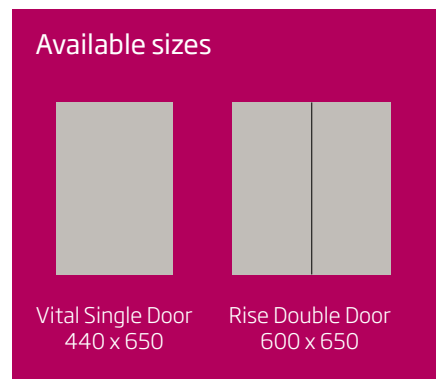

vital & rise cabinets

Rise & Vital cabinets are designed with an aluminium carcass and feature two adjustable shelves inside. Available in two sizes, with either one (Vital) or two (Rise) soft close doors.

Soft close doors

Against manufacturing defects