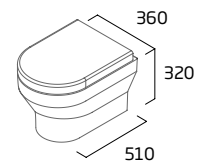

Rimless Wall Hung WC

- Concealed fixings for securing to frame
- Fastening access through seat holes
- Rimless Easi-Clean design
- Price excludes seat

Ceramic	DWHPAN
RRP inc VAT	£208.50