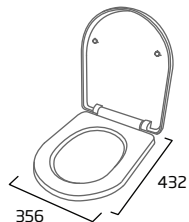

10
year
guarantee on
ceramic basins
& WCs

5
year
guarantee on
WC seats

5
year
guarantee on
cistern fittings

Soft Close WC Seat

- Top fix design
- Quick release hinges for easy cleaning
- Soft close hinges
- Suitable for use with all debut WC pans
- Thermoset plastic

Ceramic	DSCTS2
RRP inc VAT	£99.00