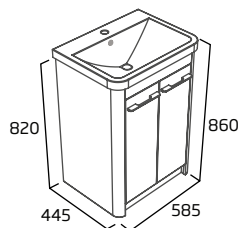

600mm Freestanding Wash Unit

- Soft close doors
- Internal shelf

Gloss White	CN6010.W
Anthracite	CN6010.G
Stone Grey	CN6010.ST
Light Grey	CN6010.LG
Dark Blue	CN6010.KB
Nordic Green	CN6010.NG
RRP inc VAT	£467.00