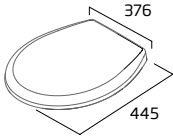

Easi-Clean
rimless hygienic
design

10
year
guarantee on
ceramic basins
& WCs

5
year
guarantee on
WC seats

5
year
guarantee on
cistern fittings

Neutron Soft Close WC Seat

Secure-Fix QR