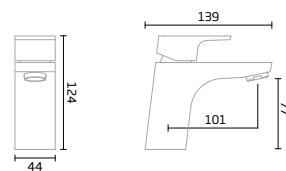

Intent

Basin Mixer

Chrome - TR1036