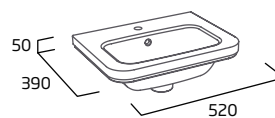

500mm Basin - 1 Tap Hole