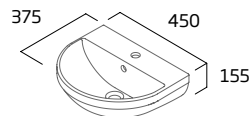

450mm Basin

- Monobloc tap hole
- Integrated overflow
- Suitable for use with Debut pedestal and semi pedestal

White	DPB45
RRP inc VAT	£105.00