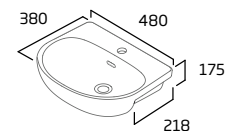

Slim Depth Semi-Countertop Basin

- Suitable for use with standard depth fitted furniture
- Compatible with 600mm and 500mm fitted furniture semi countertop units
- Supplied with cutting template for worktop and fascia
- Monobloc tap hole
- Integrated overflow
- Minimum furniture depth: 220mm

Ceramic	CO2SCTBAS
RRP inc VAT	£127.00