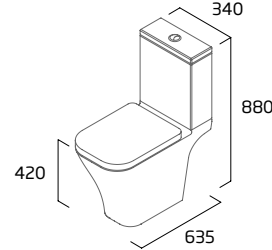

Ceramic	SN620CFP
RRP inc VAT	£335.00

Comfort Height Standard Close Coupled WC

- 460mm comfort height excluding seat
- Spigot distance from wall: 170mm
- 130mm open side
- Rimless Easi-Clean design
- Concealed fixings for anchoring to floor
- Price excludes seat