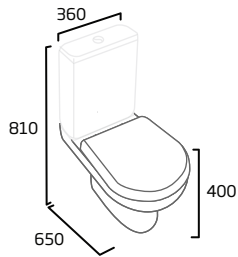

debut product details

Easi-Clean
rimless hygienic
design

10
year
guarantee on
ceramic basins
& WCs

5
year
guarantee on
WC seats

5
year
guarantee on
cistern fittings

Rimless Standard Close Coupled WC

- 110mm side void
- Top fix design for use with debut WC seat (price excludes seat)
- Concealed fixings for anchoring to the floor
- Spigot distance from wall: 160mm

Ceramic	DCCPAN
RRP inc VAT	£185.00