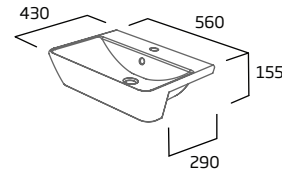

Semi-Countertop Basin

- Suitable for standard depth furniture fitted furniture
- Compatible with 600mm width fitted furniture
- Supplied with cutting template for worktop and fascia
- Minimum furniture depth: 290mm
- Integrated overflow
- Monobloc tap hole

Ceramic	DC14002
RRP inc VAT	£215.00