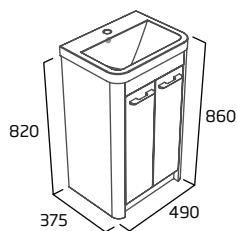

500mm Freestanding Wash Unit

- Soft close doors
- Internal shelf

Gloss White	CN5480.W
Anthracite	CN5480.G
Stone Grey	CN5480.SG
Light Grey	CN5480.LG
Dark Blue	CN5480.KB
Nordic Green	CN5480.NG
RRP inc VAT	£434.00