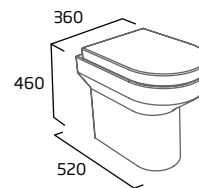

Comfort Height Back To Wall WC

- Pan height excludes seat 460mm
- Contemporary design
- Top fix design for use with debut WC seat (price excludes seat)
- Concealed fixings for anchoring to the floor

Ceramic	DCBWPAN
RRP inc VAT	£233.50