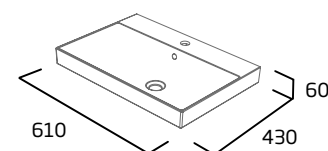

Gloss White	AM3041.W
Light Grey	AM3041.LG
Midnight Grey	AM3041.MT
Willow	AM3041.WL
RRP inc VAT	£259.00

basins

500mm Basin

- Single tap hole
- Integrated overflow

Ceramic	DC12011
RRP inc VAT	£215.00

600mm Basin