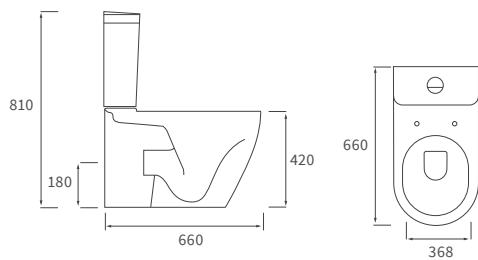

Coupling to soil stack:
Straight out and straight down

Distance from soil pipe spigot to wall: 235mm Cistern inlet position: Left

CLOSE COUPLED PAN AND CISTERN

Fully shrouded