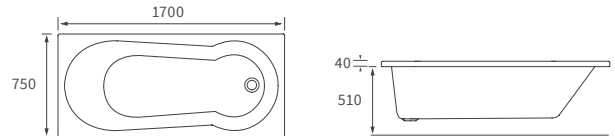

LUCIE BATH

Capacity 185 litres