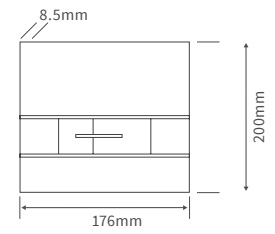

SEGMENT FLUSHPLATE