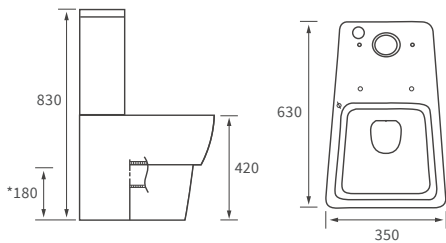

CLOSE COUPLED PAN AND CISTERN

Coupling to soil stack: Straight out and straight down
Distance from soil pipe spigot to wall: 225mm
Cistern inlet position: Left