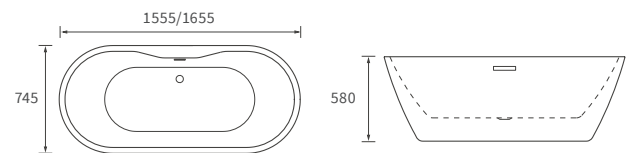

HARLESDEN FLOORSTANDING BATH

Capacity 1555 x 745 x 580mm - 200 litres
Capacity 1655 x 745 x 580mm - 220 litres