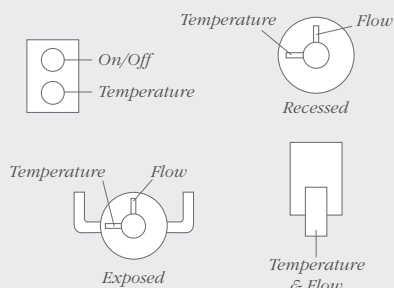

Mixer showers - Create your own

Which shower valve to select...

Create your own - pages 224 and 228

Single outlet

Operates a single outlet only such as a slide rail kit OR a fixed showerhead.