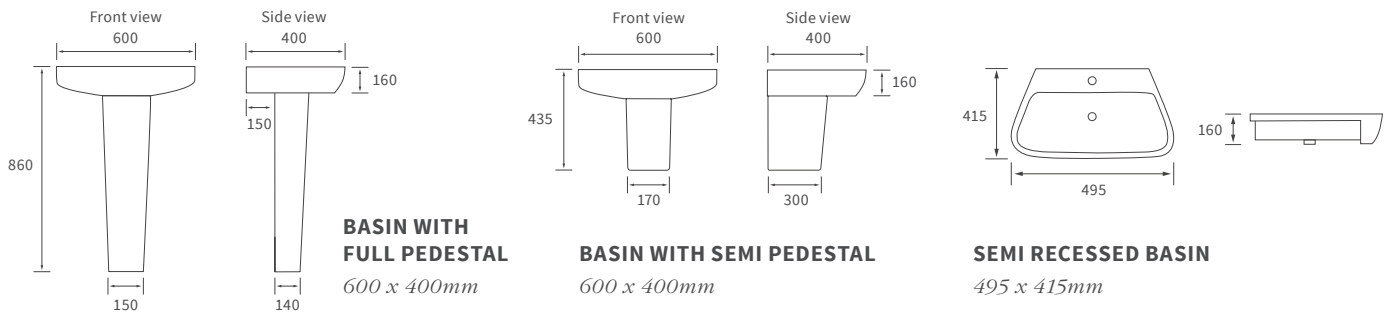

Tilia

**CLOSE COUPLED WC RIMLESS
COMFORT HEIGHT FULLY SHROUDED**

Coupling to soil stack:
Straight out
and straight down
Distance from soil pipe
spigot to wall: 205mm
Cistern inlet position:
Left