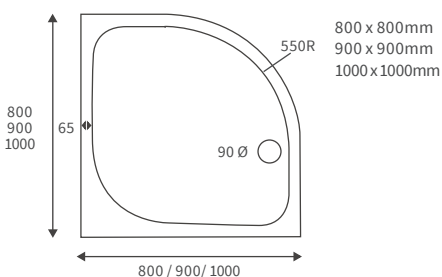

LOW PROFILE QUADRANT TRAYS