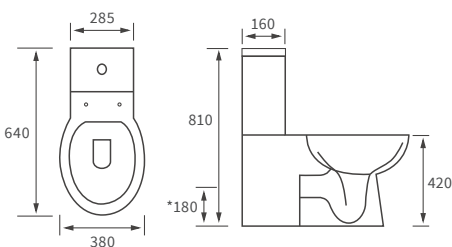

Mimosa

BASIN WITH FULL PEDESTAL

535 x 490mm

BASIN WITH SEMI PEDESTAL

535 x 490mm

SEMI RECESSED BASIN

540 x 500mm

CLOSE COUPLED PAN AND CISTERN