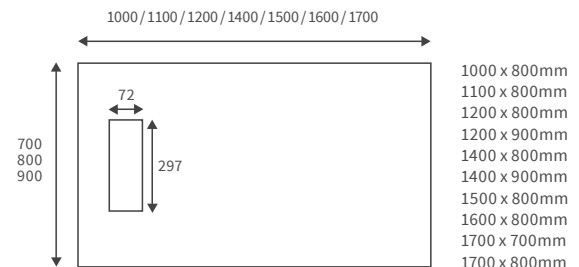

LINEAR TRAYS

Anti-slip ultraslim trays 25mm high

ANTI-SLIP ULTRASLIM SQUARE TRAYS

ANTI-SLIP ULTRASLIM RECTANGULAR TRAYS

ANTI-SLIP ULTRASLIM QUADRANT TRAYS

ANTI-SLIP ULTRASLIM OFFSET QUADRANT TRAYS

Ultraslim trays 25mm high