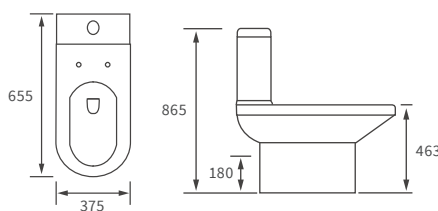

**CLOSED COUPLED PAN AND CISTERN
COMFORT HEIGHT**

Coupling to soil stack:
Straight out, straight down, Left or Right

Distance from soil pipe spigot to wall: 150mm

Cistern inlet position: Right