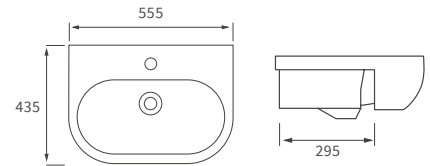

SEMI RECESSED BASIN

555 x 435mm