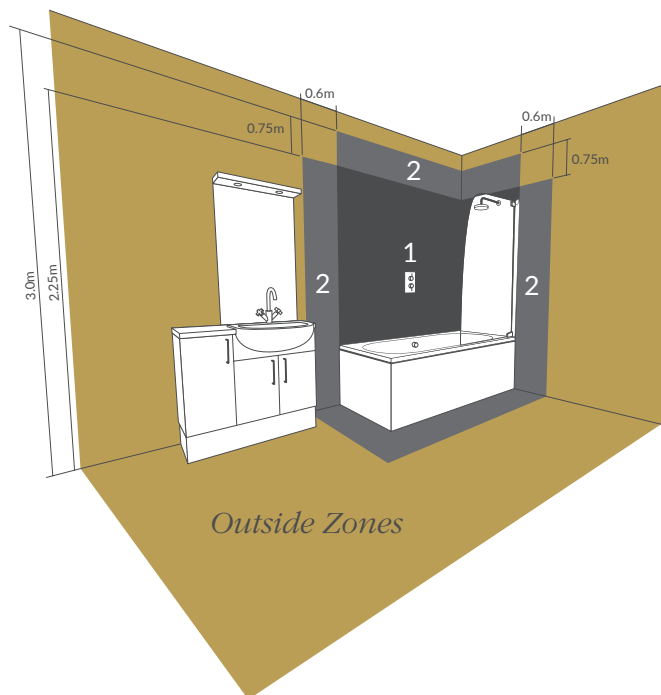

Lighting

Our stunning collection of bathroom lights are all IP44 rated and so suitable for use in zone two.

Zone 1

Electrical fittings in this zone require a separate extra low voltage and a minimum rating of IP65 (splash-proof).

Zone 2

Electrical fittings in this zone require a minimum rating of IP44 (splash-proof).

Outside Zones

Electrical fittings in this zone require no IP rating (unless cleaned by water jets).