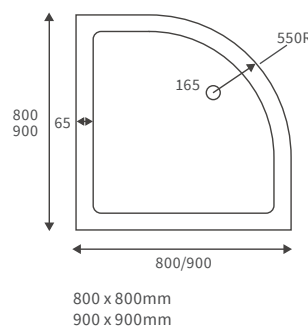

LINEAR TRAYS

Anti-slip ultraslim trays 25mm high

ANTI-SLIP ULTRASLIM SQUARE TRAYS

ANTI-SLIP ULTRASLIM RECTANGULAR TRAYS

ANTI-SLIP ULTRASLIM QUADRANT TRAYS

ANTI-SLIP ULTRASLIM OFFSET QUADRANT TRAYS

Ultraslim trays 25mm high