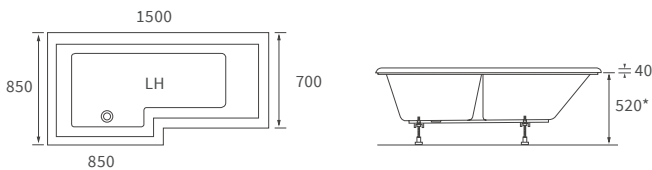

Shower baths

NAVARRE 1700 L SHAPE SHOWER BATH LH AND RH

Overall height including screen 2050mm. Capacity 180 litres

*520mm with acrylic panel, 480mm with wood panel

NAVARRE 1500 L SHAPE SHOWER BATH LH AND RH