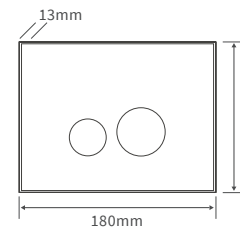

REFLECT FLUSHPLATE