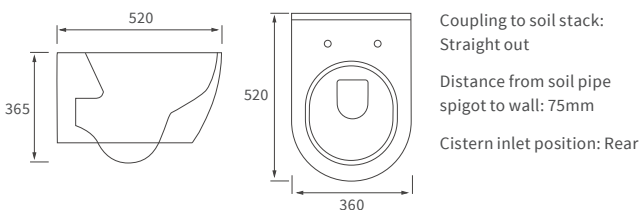

RIMLESS WALL HUNG PAN

Coupling to soil stack:
Straight out
Distance from soil pipe
spigot to wall: 75mm
Cistern inlet position: Rear