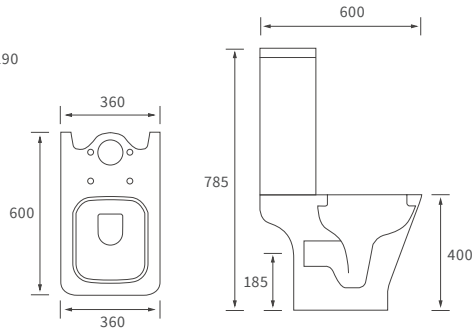

SEMI RECESSED BASIN

500 x 400mm

Cedarwood

BASIN WITH FULL PEDESTAL

560 x 450mm

CLOSE COUPLED PAN AND CISTERN

Open back

Coupling to soil stack:
Straight out and straight down