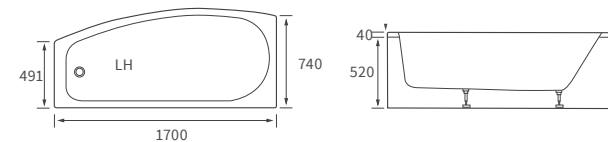

KISMET SINGLE END BATH LH AND RH

Capacity 170 litres