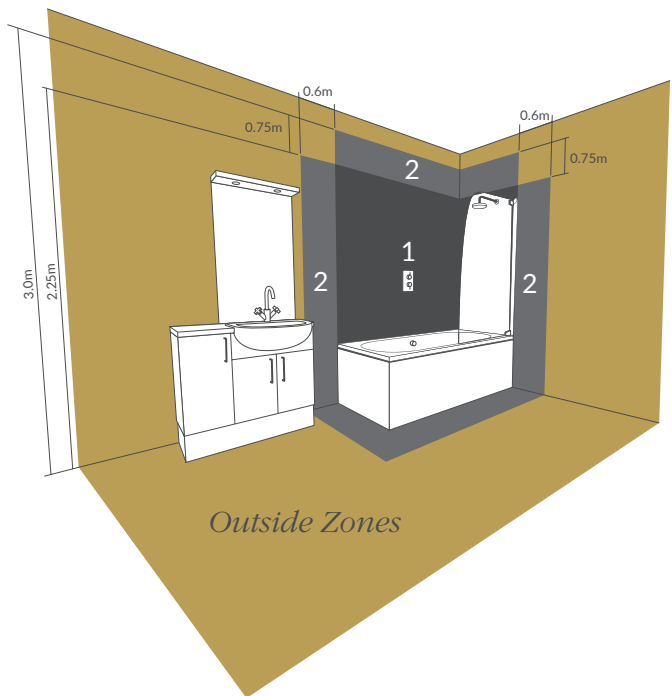

COMBINATION BOILERS

These are high pressure systems and are usually set to operate between 0.8 to 1.5 bar. Minimum and maximum pressure can be checked with the manufacturer however most boilers have a gauge to show what pressure it is operating at. Combination boilers have an integrated pump so if the water pressure is too low for your required application, adding another pump can damage the boiler.

SEALED/UNVENTED SYSTEMS

These are modern systems. If you have a hot water tank, but you don't have a cold water tank (cistern) in your loft or garage, this is an unvented high pressure system. They are quite uncommon as they are more expensive however they can usually deliver around 3.0 bar of water pressure.

Mirrors & lighting

Zone 1

Electrical fittings in this zone require a separate extra low voltage and a minimum rating of IP65 (splash-proof).

Zone 2

Electrical fittings in this zone require a minimum rating of IP44 (splash-proof).

Outside Zones

Electrical fittings in this zone require no IP rating (unless cleaned by water jets).

Warmup® undertile heating

The world's best-selling floor heating brand™

1.5 - 2.4m²	DIUH0002	300W	1.30A
2.5 - 3.4m²	DIUH0004	400W	1.74A
3.5 - 4.4m²	DIUH0006	600W	2.61A
4.5 - 5.9m²	DIUH0008	800W	3.48A
6.0 - 6.9m²	DIUH0006 & DIUH0004	1000W	4.35A
7.0 - 8.4m²	DIUH0006 x 2	1200W	5.22A
8.5 - 9.9m²	DIUH0008 & DIUH0006	1400W	6.09A
10 - 11.4m²	DIUH0008 x 2	1600W	6.96A