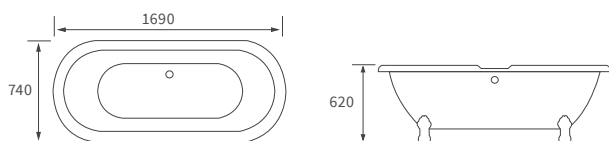

RICHMOND DOUBLE END BATH

Capacity 170 litres