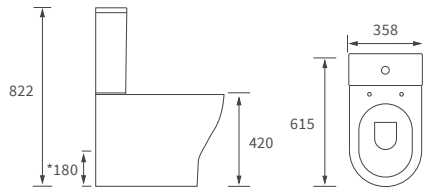

RIMLESS CLOSE COUPLED PAN AND CISTERN FULLY SHROUDED

Lily