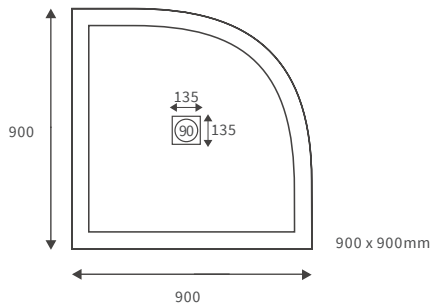

ULTRASLIM QUADRANT TRAY