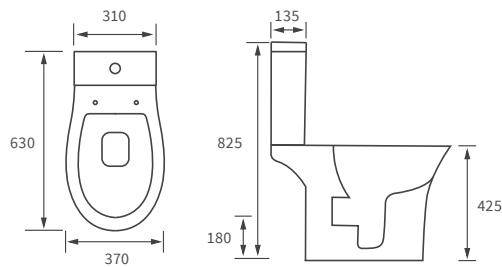

Sandro

CLOSE COUPLED PAN AND CISTERN

Open back
Coupling to soil stack: Straight out and straight down
Distance from soil pipe spigot to wall: 194mm
Cistern inlet position: Right