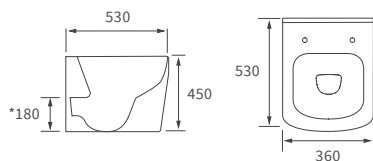

**BACK TO WALL PAN
COMFORT HEIGHT**

Back to Wall Pan Coupling to soil stack:
Straight out and straight down
Distance from soil pipe spigot to wall: 95mm
For use with concealed cistern