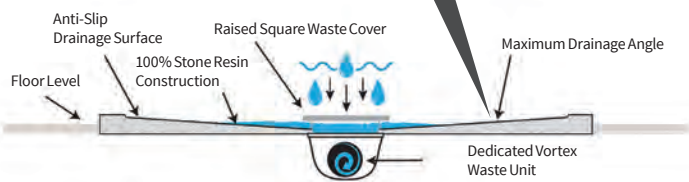

TRAYS INCLUDE WASTE

High flow self cleaning vortex waste

Ultrathin Anti-Slip *shower trays*

Reassurance for the whole family

ADJUSTABLE SQUARE WASTE COVER

EASY-FIT LEG SYSTEM

PERMANENT ANTI-SLIP

- Patent Protected unique surface built into the tray
- Market leading Anti-slip rating - almost twice the industry standard
- Lifetime Anti-slip guarantee. No need to reapply later
- Handmade in the UK
- 25mm ultra low profile - 100% natural stone resin
- Suitable for less-abled
- Dedicated high-flow, self cleaning vortex waste unit (30L per min)
- Easy to fit
- Suitable for hotels, commercial contracts and domestic applications