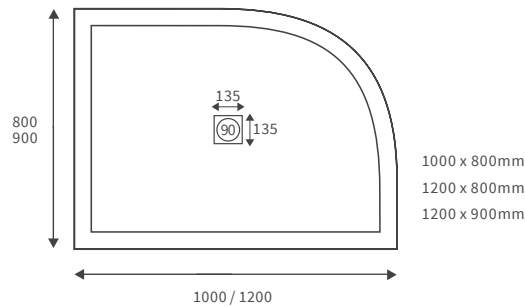

ULTRASLIM OFFSET QUADRANT TRAY