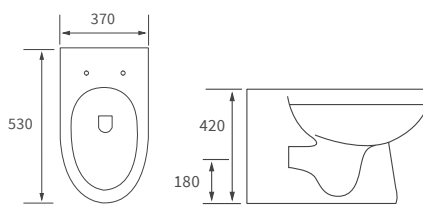

BACK TO WALL PAN

Coupling to soil stack:
Straight out and straight down

Distance from soil pipe spigot to wall: 110mm

For use with concealed cistern