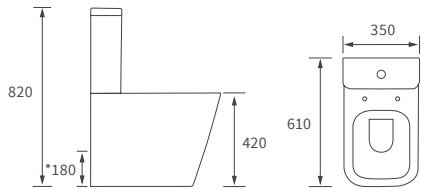

**CLOSE COUPLED WC RIMLESS
FULLY SHROUDED SHORT PROJECTION**

Coupling to soil stack:
Straight out
and straight down
Distance from soil pipe
spigot to wall: 205mm
Cistern inlet position:
Left