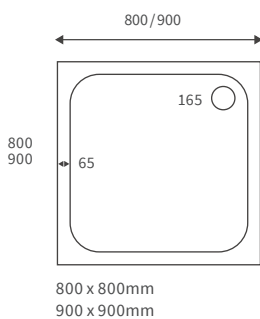

LINEAR TRAYS

Anti-slip ultraslim trays 25mm high

ANTI-SLIP ULTRASLIM SQUARE TRAYS

ANTI-SLIP ULTRASLIM RECTANGULAR TRAYS

ANTI-SLIP ULTRASLIM QUADRANT TRAYS

ANTI-SLIP ULTRASLIM OFFSET QUADRANT TRAYS

Ultraslim trays 25mm high