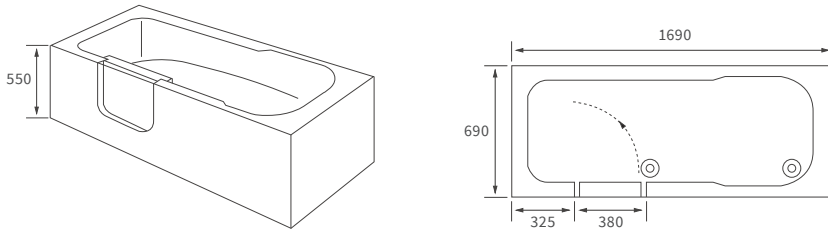

Capacity 185 litres

OCALA BATH

Capacity 190 litres

Easy access bath

1690 X 690MM WALK IN EASY ACCESS BATH

Capacity 200 litres

Back to wall baths

SANIBEL BACK TO WALL BATH