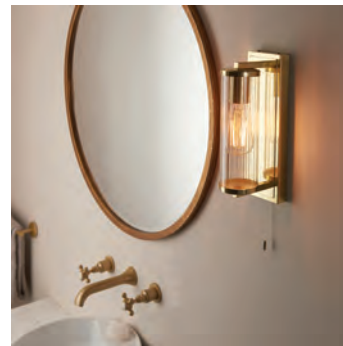

DIANA BRUSHED BRASS WALL LIGHT

- Satin brass effect metalwork with clear ribbed glass diffuser
- Easy reach on/off pull cord switch
- IP44 suitable for use in bathroom zone 2
- Perfect for use with E27 LED filament bulb DIFL0126 (not included)

DIFL0112 **£130**