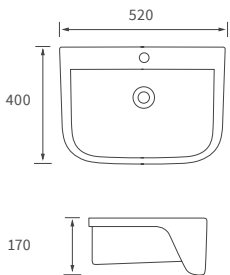

SEMI RECESSED BASIN

520 x 400mm