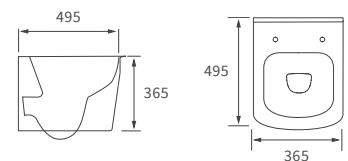

WALL HUNG PAN

Coupling to soil stack: Straight out
Distance from soil pipe spigot to wall: 60mm