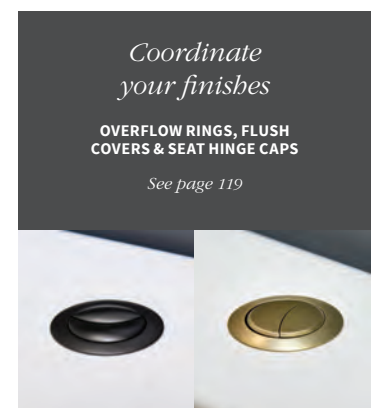

Amyris

Minimalist form, ultra thin edge

The minimalist form profile, ultra thin basin edges and subtle definition of the WC give a distinct, attractive look.

Close Coupled WC - Fully Shrouded

with Soft Close Seat†
DIPTP0092 **£335**