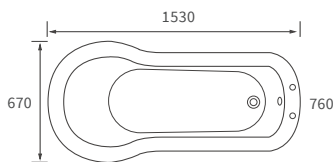

BAYSWATER BATH

Capacity 1530 x 670 x 760mm - 147 litres