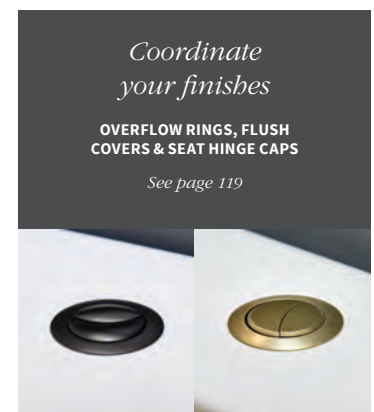

Back to Wall WC

with Soft Close Seat†
DIPTP0218 **£175**

Wall Hung WC

with Soft Close Seat†
DIPTP0242 **£175**

Basins

BASIN WITH FULL PEDESTAL

1 tap hole
550 x 400mm
DIPBP1164 **£105**
450 x 400mm
DIPBP1158 **£100**