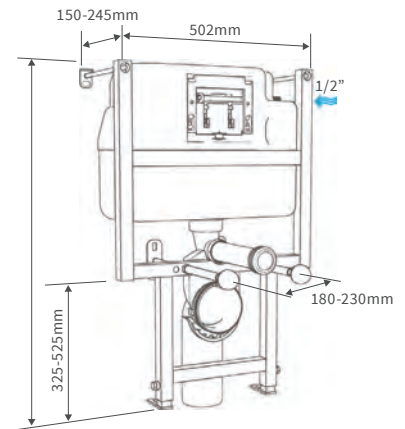

LOW HEIGHT WC FRAME
Incl. Cistern