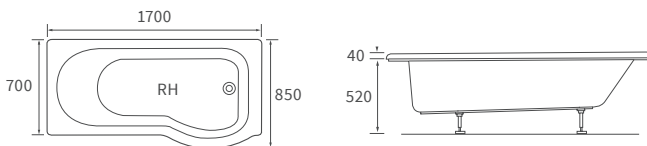

Overall height including screen 2050mm. Capacity 160 litres

*520mm with acrylic panel, 480mm with wood panel

ORA 1700MM P SHAPE SHOWER BATH LH AND RH

Overall height including screen 2055mm. Capacity 200 litres