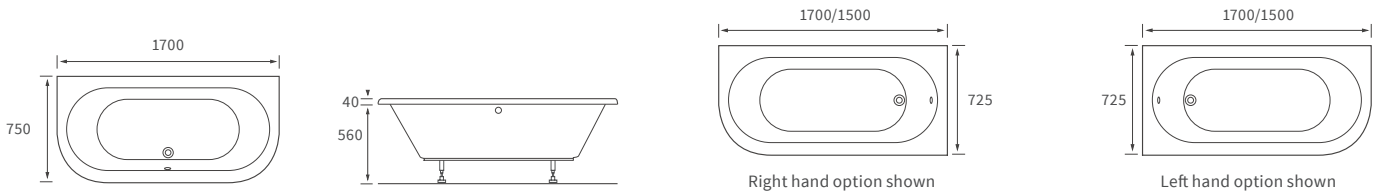

Capacity 185 litres

OCALA BATH

Capacity 190 litres

Easy access bath

1690 X 690MM WALK IN EASY ACCESS BATH

Capacity 200 litres

Back to wall baths

SANIBEL BACK TO WALL BATH