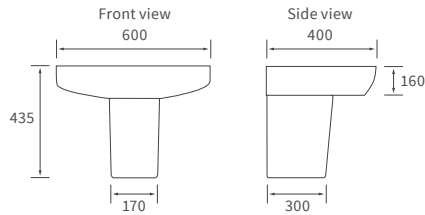

BASIN WITH SEMI PEDESTAL

600 x 400mm