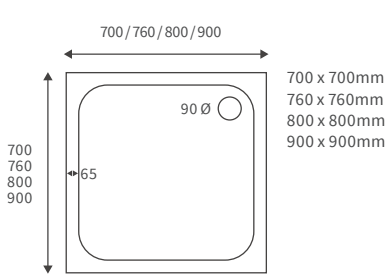

Low profile trays 45mm high

LOW PROFILE SQUARE TRAYS