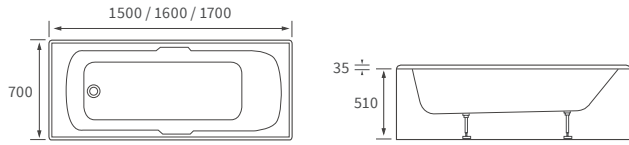

Single end baths

BALTIMORE SINGLE END BATH

Capacity 1500mm - 160 litres, 1600mm - 170 litres, 1700mm - 190 litres