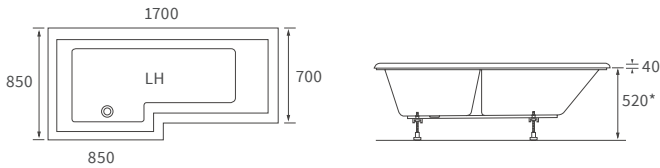

Shower baths

NAVARRE 1700 L SHAPE SHOWER BATH LH AND RH

Overall height including screen 2050mm. Capacity 180 litres

*520mm with acrylic panel, 480mm with wood panel

NAVARRE 1500 L SHAPE SHOWER BATH LH AND RH