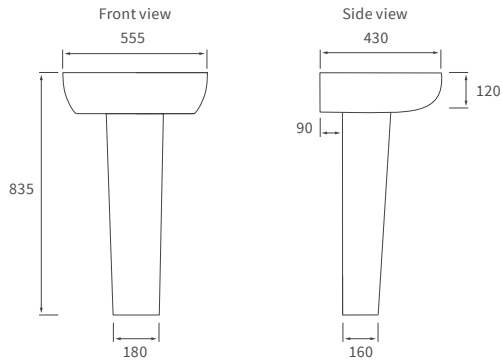

Senna

BASIN WITH FULL PEDESTAL

555 x 430mm