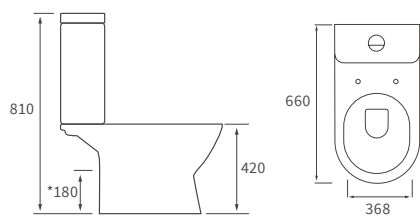

CLOSE COUPLED PAN AND CISTERN

Open back

Coupling to soil stack:
Straight out, straight down, Left or Right

Distance from soil pipe spigot to wall: 240mm

Cistern inlet position: Left