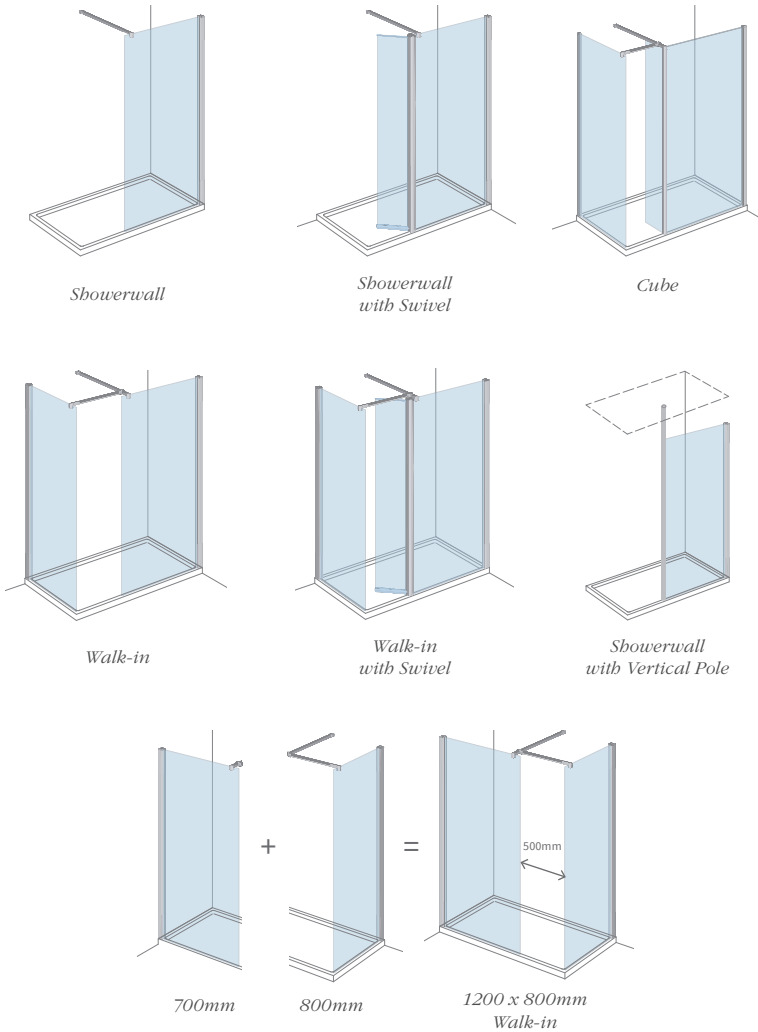

6 combinations

How it works

As you can see from the diagrams on the left there are many combinations that can be made.

If you wanted to make up a walk-in wetroom for an area to fit on to a 1200 x 800mm tray or floor. You pick a 700mm and a 800mm panel, which also includes the recommended 500mm minimum opening for the walk-in. So in order to build up your own ideal wetroom area just choose the panel sizes from the table below.

SIZE		Adjustment (min/max mm)	
700mm	£490	675 - 690	DIEW7002
800mm	£490	775 - 790	DIEW8006
900mm	£490	875 - 890	DIEW9006
1000mm	£529	975 - 990	DIEW1008
1100mm	£570	1075 - 1090	DIEW1104
1200mm	£570	1175 - 1190	DIEW1208
1400mm	£664	1375 - 1390	DIEW1404
300mm Swivel Panel	£280	n/a	DIEW3004
300mm Cube Panel	£251	n/a	DIEW3006
*Vertical Pole	£240	n/a	DIEX0016

FEATURES

- Height: 2015mm (including rail)
- 8mm toughened safety glass
- Easy clean glass coating
- Suitable for both wetroom floors and on shower trays
- Comes with 1 metre stabilising bar which can be cut to fit your space