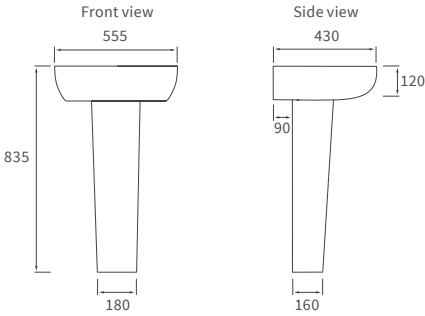

Cilantro

BASIN WITH FULL PEDESTAL

555 x 430mm