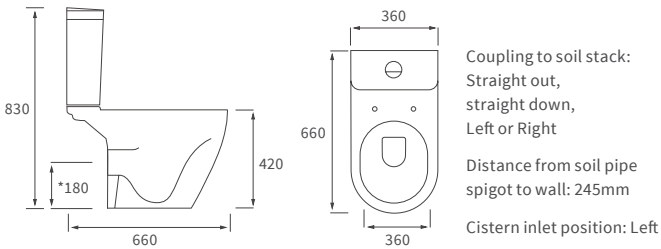

RIMLESS CLOSE COUPLED PAN AND CISTERN OPEN BACK

Coupling to soil stack:
Straight out,
straight down,
Left or Right
Distance from soil pipe
spigot to wall: 245mm
Cistern inlet position: Left