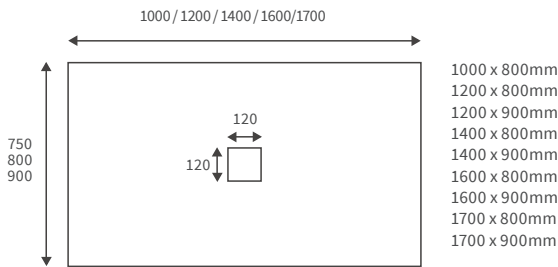

Slate Grey trays 25mm high

Linear trays 25mm high

RECTANGULAR TRAYS