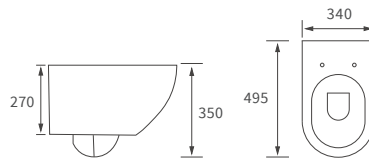

RIMLESS WALL HUNG PAN

Coupling to soil stack: Straight out and straight down
Distance from soil pipe spigot to wall: 105mm
For use with concealed cistern