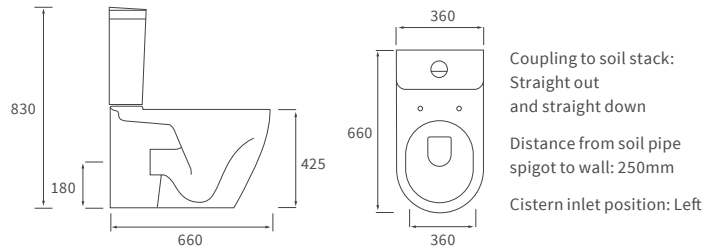

CLOSE COUPLED PAN AND CISTERN FULLY SHROUDED

Coupling to soil stack:
Straight out
and straight down
Distance from soil pipe
spigot to wall: 250mm
Cistern inlet position: Left