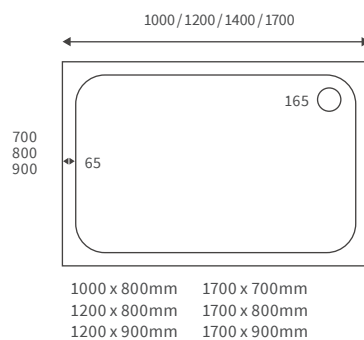

LINEAR TRAYS

Anti-slip ultraslim trays 25mm high

ANTI-SLIP ULTRASLIM SQUARE TRAYS

ANTI-SLIP ULTRASLIM RECTANGULAR TRAYS

ANTI-SLIP ULTRASLIM QUADRANT TRAYS

ANTI-SLIP ULTRASLIM OFFSET QUADRANT TRAYS

Ultraslim trays 25mm high