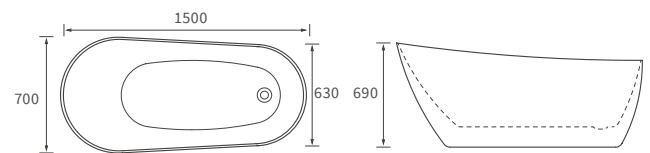

ASHBOURNE FLOORSTANDING BATH

Capacity 212 litres