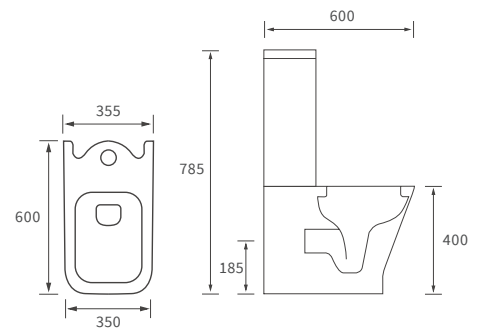

CLOSE COUPLED PAN AND CISTERN

Fully Shrouded

Coupling to soil stack:
Straight out and straight down

Distance from soil pipe spigot to wall: 164mm

Cistern inlet position: Left