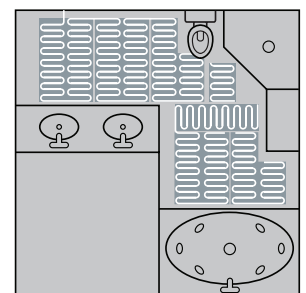

Undertile Wire System can be configured around any shape

Undertile Heating Mats

Radiators

ITEM	DIMENSIONS	FINISH	BTU'S	WATTS	ELEMENT	CENTRES	CODE
Grada Curved	W500 x H800 x D30mm	Chrome	860	252	150	450	DIRA0164
Grada Curved	W500 x H1200 x D30mm	Chrome	1341	393	300	450	DIRA0166
Grada Curved	W500 x H1600 x D30mm	Chrome	1799	527	300	450	DIRA0168
Grada Curved	W600 x H800 x D30mm	Chrome	980	287	150	550	DIRA0170
Grada Curved	W600 x H1200 x D30mm	Chrome	1543	452	300	550	DIRA0172
Grada Curved	W600 x H1600 x D30mm	Chrome	2085	611	300	550	DIRA0174
Grada Curved	W500 x H800 x D30mm	Anthracite	1270	372	150	450	DIRA0176
Grada Curved	W500 x H1200 x D30mm	Anthracite	2027	594	300	450	DIRA0178
Grada Curved	W500 x H1600 x D30mm	Anthracite	2713	795	300	450	DIRA0180
Grada Straight	W500 x H800 x D30mm	Chrome	860	252	150	450	DIRA0140
Grada Straight	W500 x H1200 x D30mm	Chrome	1341	393	300	450	DIRA0142
Grada Straight	W500 x H1600 x D30mm	Chrome	1799	527	300	450	DIRA0144
Grada Straight	W600 x H800 x D30mm	Chrome	980	287	150	550	DIRA0146
Grada Straight	W600 x H1200 x D30mm	Chrome	1543	452	300	550	DIRA0148
Grada Straight	W600 x H1600 x D30mm	Chrome	2085	611	300	550	DIRA0150
Grada Straight	W500 x H800 x D30mm	Anthracite	1270	372	150	450	DIRA0152
Grada Straight	W500 x H1200 x D30mm	Anthracite	2027	594	300	450	DIRA0154
Grada Straight	W500 x H1600 x D30mm	Anthracite	2713	795	300	450	DIRA0156
Grada Straight	W600 x H800 x D30mm	Anthracite	1457	427	150	550	DIRA0158
Grada Straight	W600 x H1200 x D30mm	Anthracite	2324	681	300	550	DIRA0160
Grada Straight	W600 x H1600 x D30mm	Anthracite	3136	919	300	550	DIRA0162
Grada Straight	W500 x H800 x D30mm	Black	1270	372	150	450	DIRA0252
Grada Straight	W500 x H1200 x D30mm	Black	2027	594	300	450	DIRA0254
Grada Straight	W600 x H800 x D30mm	Black	1457	427	150	550	DIRA0256
Grada Straight	W600 x H1200 x D30mm	Black	2324	681	300	550	DIRA0258
Grada Straight	W500 x H800 x D30mm	Brushed Brass	1062	n/a	n/a	450	DIRA0284
Grada Straight	W500 x H1200 x D30mm	Brushed Brass	1765	n/a	n/a	450	DIRA0286
Grada Straight	W500 x H1600 x D30mm	Brushed Brass	2153	n/a	n/a	450	DIRA0288
Modal	W309 x H1800 x D45mm	Anthracite	2446	717	n/a	309	DIRA0210
Portra	W600 x H1800 x D45mm	White/Mirrored	2901	850	n/a	650	DIRA0196
Quadrata	W550 x H1080 x D49mm	Chrome	1464	429	n/a	50	DIRA0204
Quadrata	W550 x H1080 x D49mm	Anthracite	2177	638	n/a	50	DIRA0206
Qubos	W500 x H690 X D30mm	Chrome	966	283	150	470	DIRA0184
Qubos	W500 x H1110 x D30mm	Chrome	1389	407	300	470	DIRA0186
Qubos	W500 x H1420 x D30mm	Chrome	1860	545	300	470	DIRA0188
Qubos	W500 x H690 X D30mm	Anthracite	1365	400	150	470	DIRA0190
Qubos	W500 x H1110 x D30mm	Anthracite	2171	636	300	470	DIRA0192
Qubos	W500 x H1420 x D30mm	Anthracite	2887	846	300	470	DIRA0194
Rhondi	W500 x H800 x D50mm	Chrome	912	267	n/a	50	DIRA0182
Eterno ²	W673 x H963 x D230mm	White	1778	521	n/a	528	DIRA0218
Eterno ²	W538 x H963 x D230mm	White	1246	365	n/a	393	DIRA0220