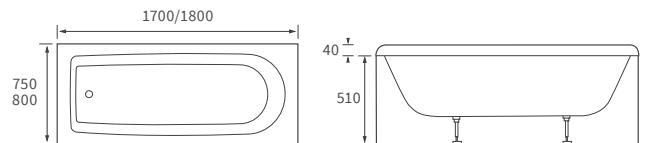

MIAMI SINGLE END BATH

Capacity 1700 x 750mm 180 litres, 1700 x 800mm - 190 litres, 1800 x 800mm 200 litres