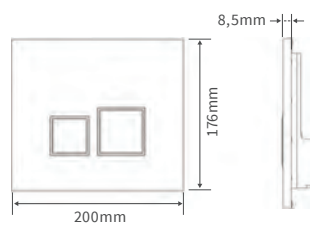

SQUARE FLUSHPLATE