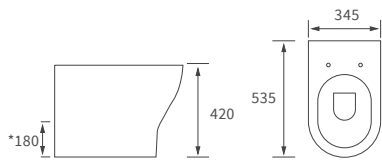

RIMLESS BACK TO WALL PAN

Coupling to soil stack: Straight out and straight down
Distance from soil pipe spigot to wall: 105mm
For use with concealed cistern