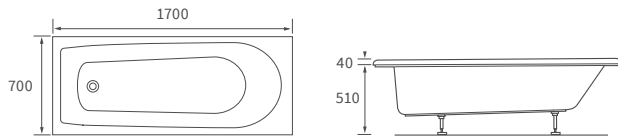

PIERSON SINGLE END BATH

Capacity 180 litres