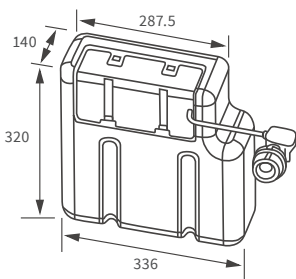

Concealed cisterns

CONCEALED CISTERN - SIDE INLET
DIPC0130 Side inlet