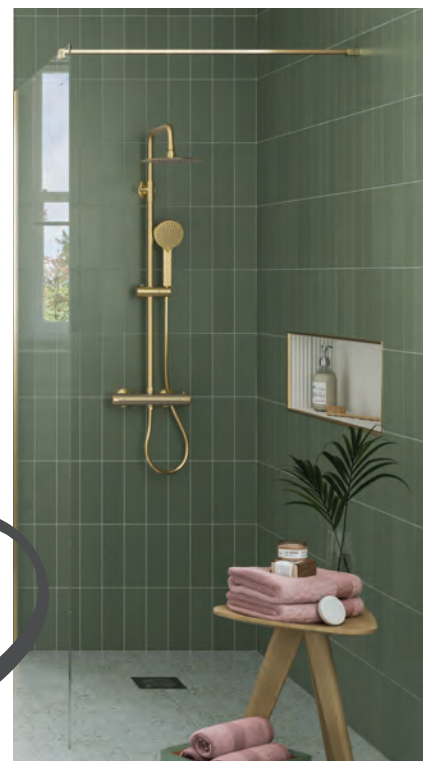

with riser kit, brushed brass
DICM0706 **£352**

- Integrated diverter ceramic valve
- 1.5m hose
- Minimum pressure 0.5 bar

Complement your shower with our brushed brass wetroom panels

Pages 154-157

Mixer showers