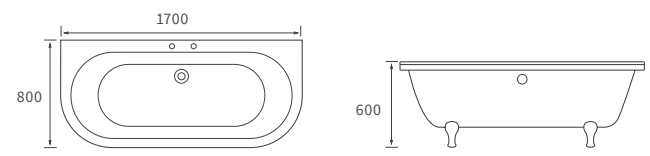

FINCHLEY BATH

Capacity 182 litres