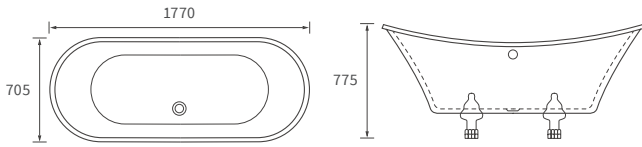

Freestanding baths

FAREHAM FLOORSTANDING BATH

Capacity 195 litres