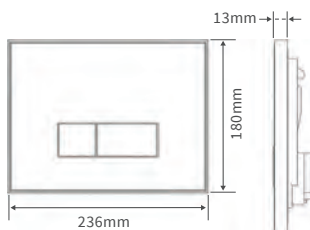

ALBUM FLUSHPLATE