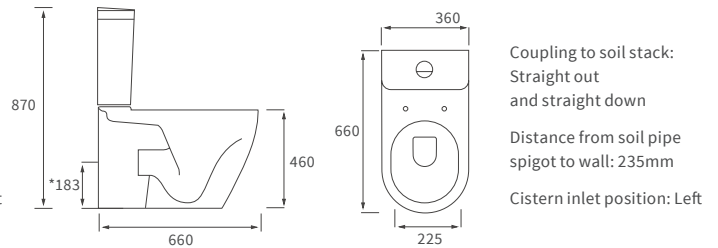

**RIMLESS CLOSE COUPLED PAN AND CISTERN FULLY SHROUDED
COMFORT HEIGHT**

Coupling to soil stack:
Straight out
and straight down
Distance from soil pipe
spigot to wall: 235mm
Cistern inlet position: Left