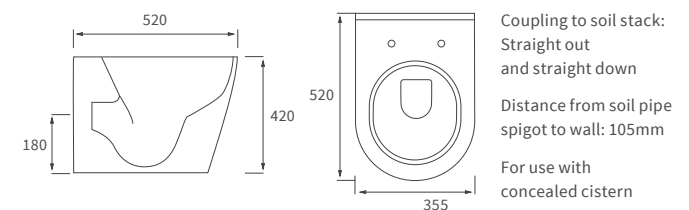

BACK TO WALL PAN

Coupling to soil stack:
Straight out
and straight down
Distance from soil pipe
spigot to wall: 105mm
For use with
concealed cistern