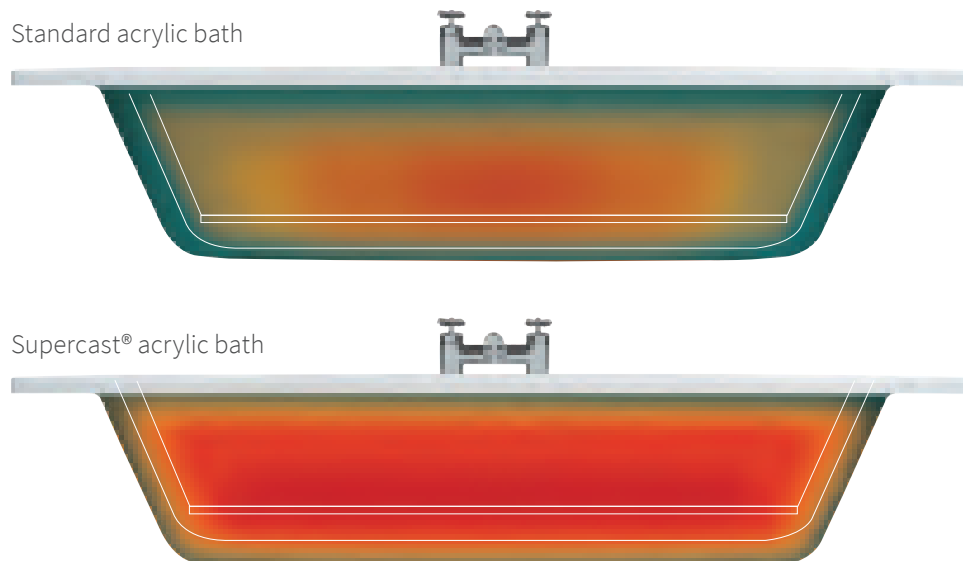

SUPER STRONG

Supercast® reinforcement process results in a strong, hard-wearing bath

INCREASES INSULATION

Keeps your bath water hotter for longer

WARM TO THE TOUCH

Natural high gloss finish is smooth and easy to clean