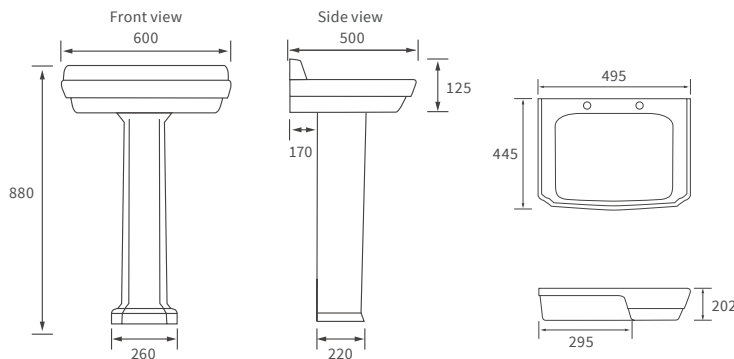

BASIN WITH FULL PEDESTAL

600 x 500mm

SEMI RECESSED BASIN

495 x 445mm