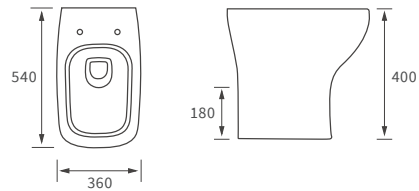

BACK TO WALL PAN

Coupling to soil stack: Straight out and straight down

Distance from soil pipe spigot to wall: 30mm

For use with concealed cistern