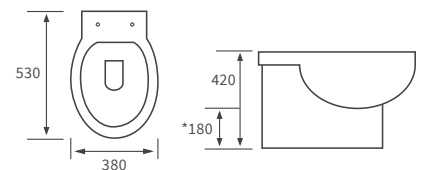

BACK TO WALL PAN

Coupling to soil stack: Straight out and straight down
Distance from soil pipe spigot to wall: 10mm
For use with concealed cistern