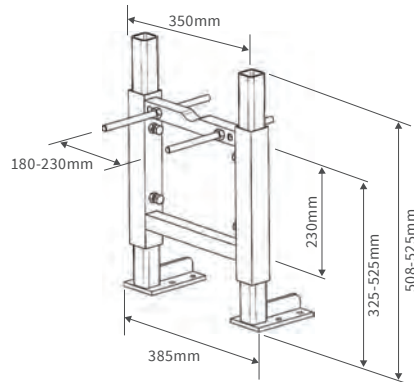

WALL HUNG WC FRAME
Excl. Cistern