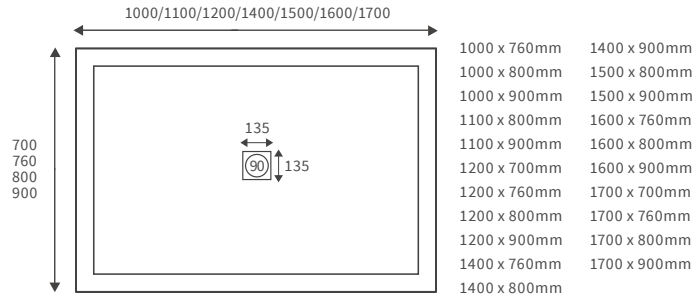

ULTRASLIM RECTANGULAR TRAYS