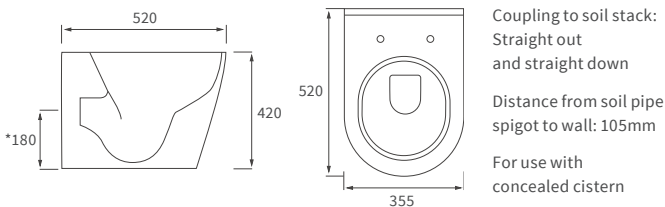

RIMLESS BACK TO WALL PAN

Coupling to soil stack:
Straight out
and straight down
Distance from soil pipe
spigot to wall: 105mm
For use with
concealed cistern