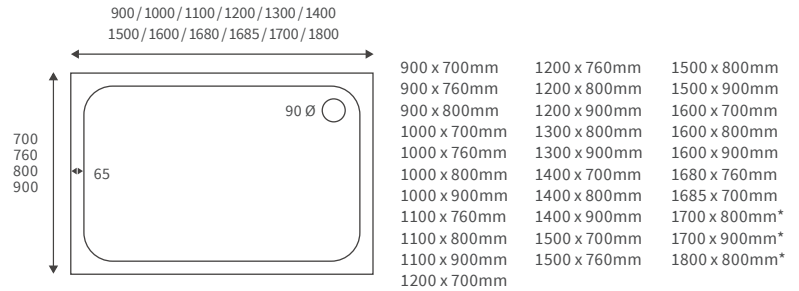

LOW PROFILE RECTANGULAR TRAYS