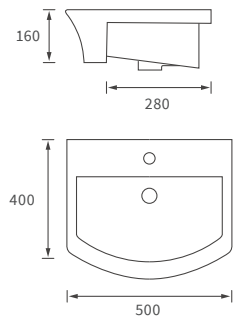

SEMI RECESSED BASIN

500 x 400mm