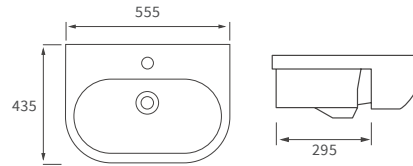

SEMI RECESSED BASIN

555 x 435mm