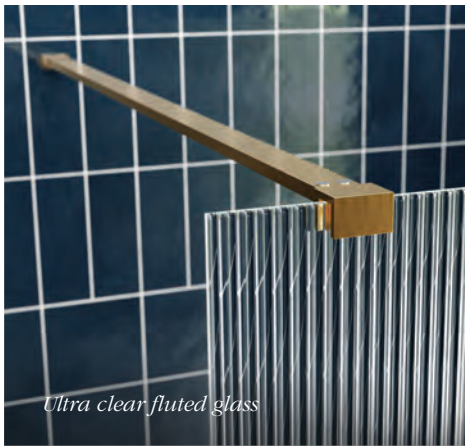

New

Wetroom Panels Fluted Glass, Brushed Brass Profile

Luxury wetroom panels with soft fluted glass and a stunning brushed brass profile.

- 1950mm high
- Wetroom compatible
- 8mm toughened safety glass
- Adjustment for out of true walls
- Concealed fixings
- Easy Clean glass treatment
- Power shower compatible
- CE UKCA Approved

Can be installed directly onto a prepared floor in a wetroom or on a tray.