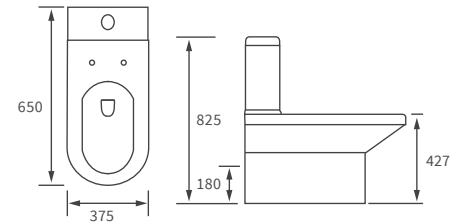

**CLOSE COUPLED PAN AND CISTERN
FULLY SHROUDED**

Coupling to soil stack:
Straight out, straight down

Distance from soil pipe spigot to wall: 180mm

Cistern inlet position: Right