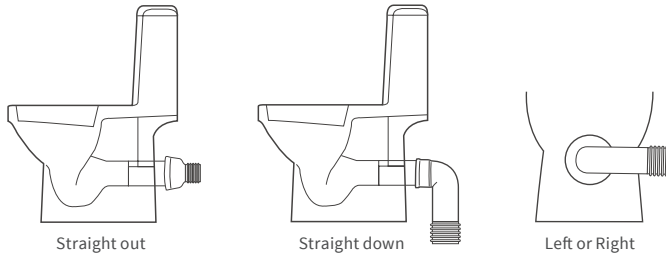

Coupling to soil stack guide