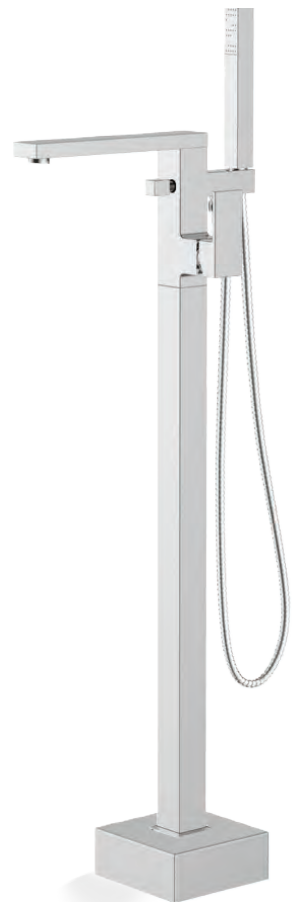

**FLOOR STANDING
BATH/SHOWER MIXER**
Min. 1.5 bar
DITB1106 **£466**

* 3 year guarantee on valves and 5 year on body and finish. 1 year on serviceable parts.