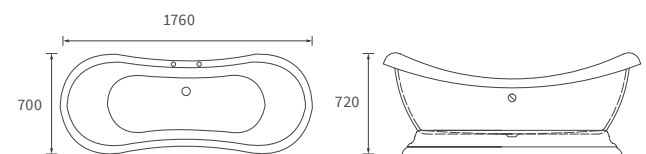

GRACE FLOORSTANDING BATH

Capacity 175 litres