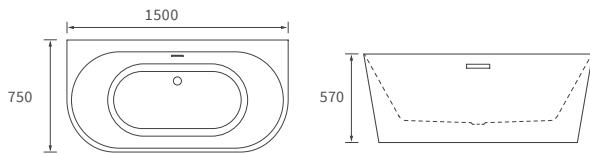

Freestanding baths

LINTON FLOORSTANDING BATH

Capacity 187 litres