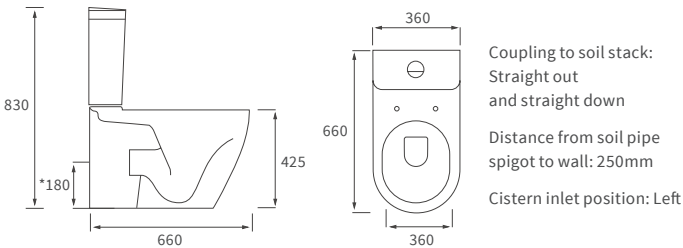

RIMLESS CLOSE COUPLED PAN AND CISTERN FULLY SHROUDED

Coupling to soil stack:
Straight out
and straight down
Distance from soil pipe
spigot to wall: 250mm
Cistern inlet position: Left