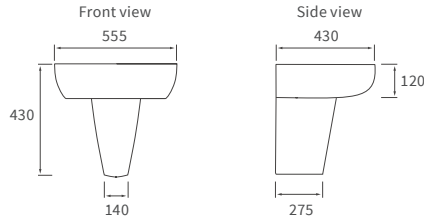

BASIN WITH SEMI PEDESTAL

555 x 430mm