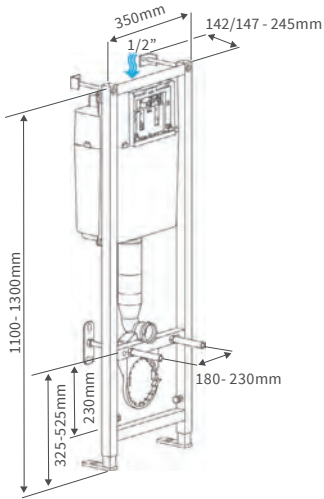

Wall hung frames, concealed cisterns & flush plates

WALL HUNG WC FRAME
Incl. Cistern