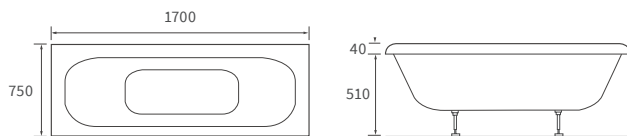

Double end baths

MALONE LUXURY DOUBLE END BATH

Capacity 225 litres