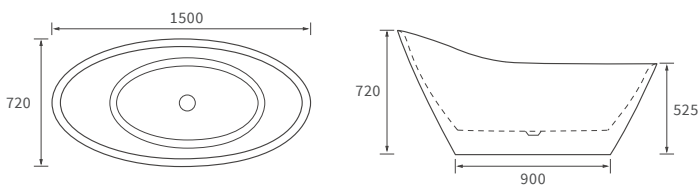

FARLEIGH FLOORSTANDING BATH

Capacity - 142 litres