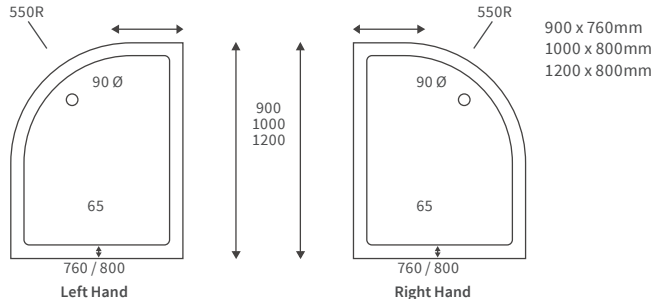

LOW PROFILE OFFSET QUADRANT TRAYS