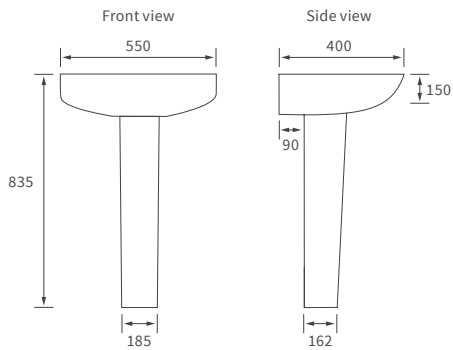

BASIN WITH SEMI PEDESTAL

Tuscany

BASIN WITH FULL PEDESTAL

550 x 400mm