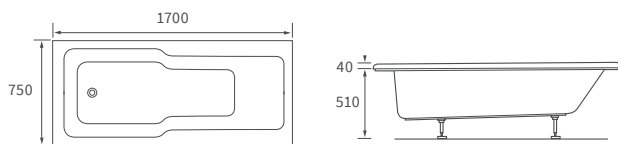

Capacity 185 litres

OCALA BATH

Capacity 190 litres

Easy access bath

1690 X 690MM WALK IN EASY ACCESS BATH

Capacity 200 litres

Back to wall baths

SANIBEL BACK TO WALL BATH