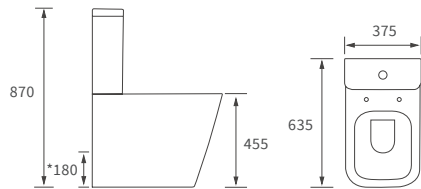

Tilia

**CLOSE COUPLED WC RIMLESS
COMFORT HEIGHT FULLY SHROUDED**

Coupling to soil stack:
Straight out
and straight down
Distance from soil pipe
spigot to wall: 205mm
Cistern inlet position:
Left