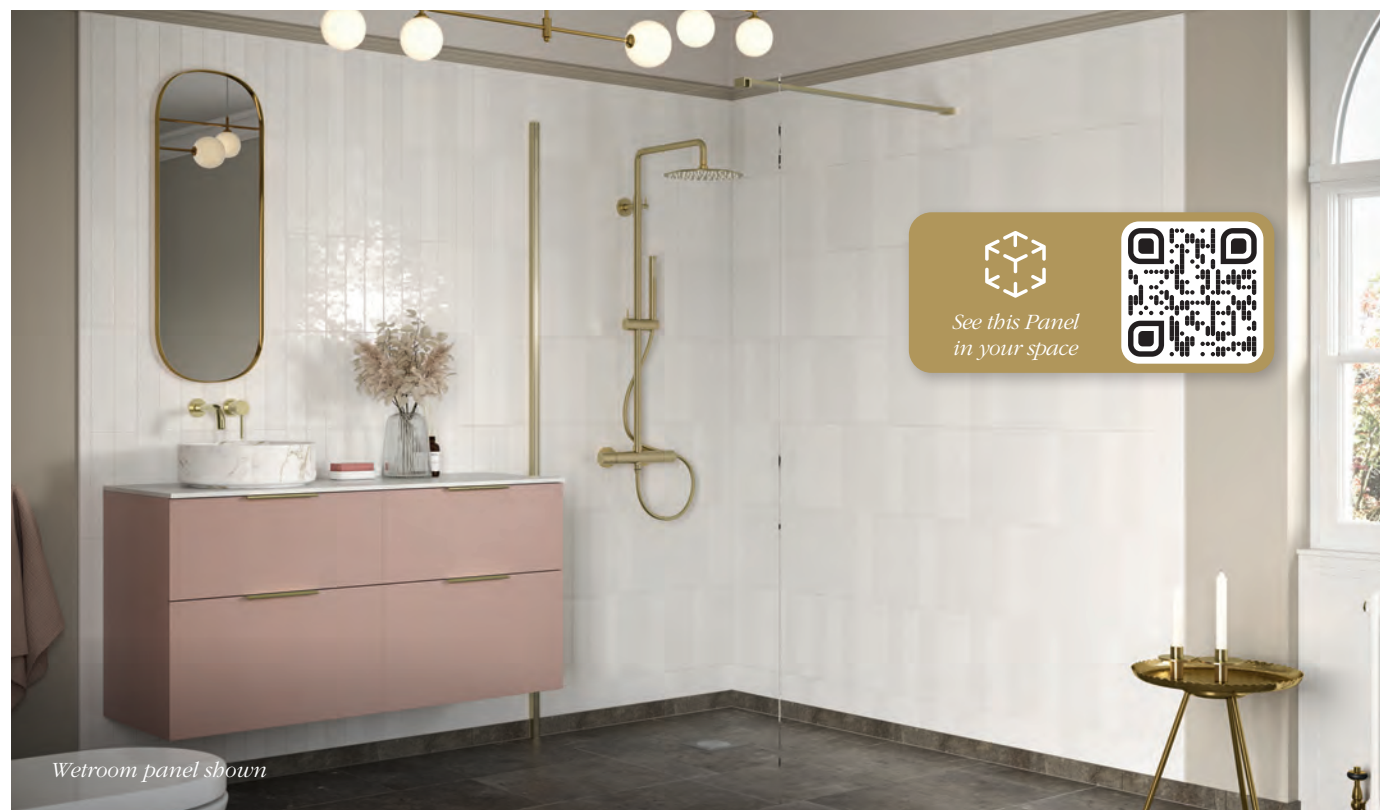

Can be installed directly onto a prepared floor in a wetroom or on a tray.

Wetroom panel with side panel shown

Ultra clear fluted glass

Wetroom panel shown

Fluted glass panel video

Wetroom Panels Clear Glass, Brushed Brass Profile

Creates a stunning centrepiece in any bathroom.

1950mm high

Wetroom compatible

8mm toughened safety glass

Adjustment for out of true walls

Concealed fixings

Easy Clean glass treatment

Power shower compatible

Approved

Wetroom panel with side panel shown

Can be installed directly onto a prepared floor in a wetroom or on a tray.

Wetroom panel shown

See this Panel in your space

Browse our full range of complementing trays. Pages 202-207.

New

Wetroom Panels Clear Glass, Brushed Brass Profile and Splash Panel

Why not add in a 300mm rotating panel, designed to control splashes in your bathroom.

1950mm high

Wetroom compatible

8mm toughened safety glass