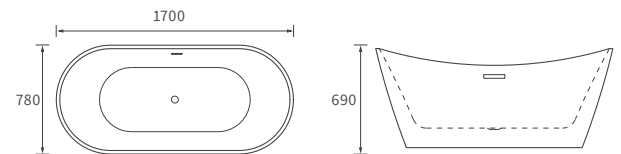

BELMONT FLOORSTANDING BATH

Capacity 245 litres