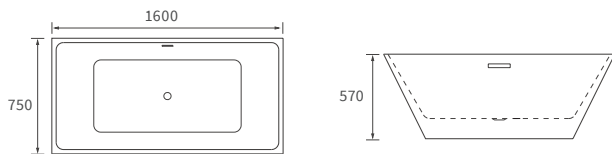

HOXTON FLOORSTANDING BATH

Capacity 215 litres