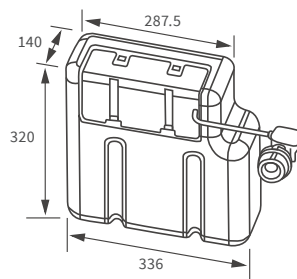

CONCEALED CISTERN - BOTTOM INLET
DIPC0128 Bottom inlet