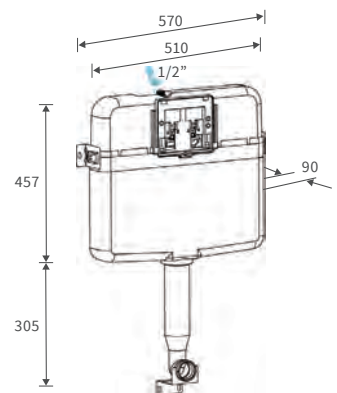

SLIM CONCEALED CISTERN
DIPC0048 Top inlet