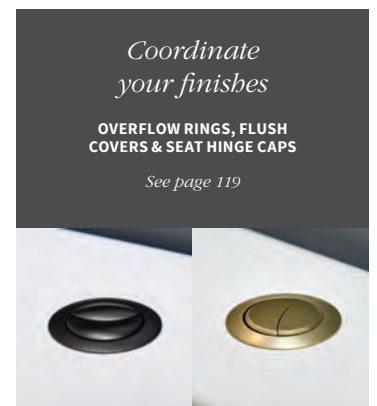

**OVERFLOW RINGS, FLUSH
COVERS & SEAT HINGE CAPS**

See page 119

[†] Lift off seat for easy cleaning, top fix hinges.

* See page 118-119 for concealed cisterns. For dimensions please see technical specifications.