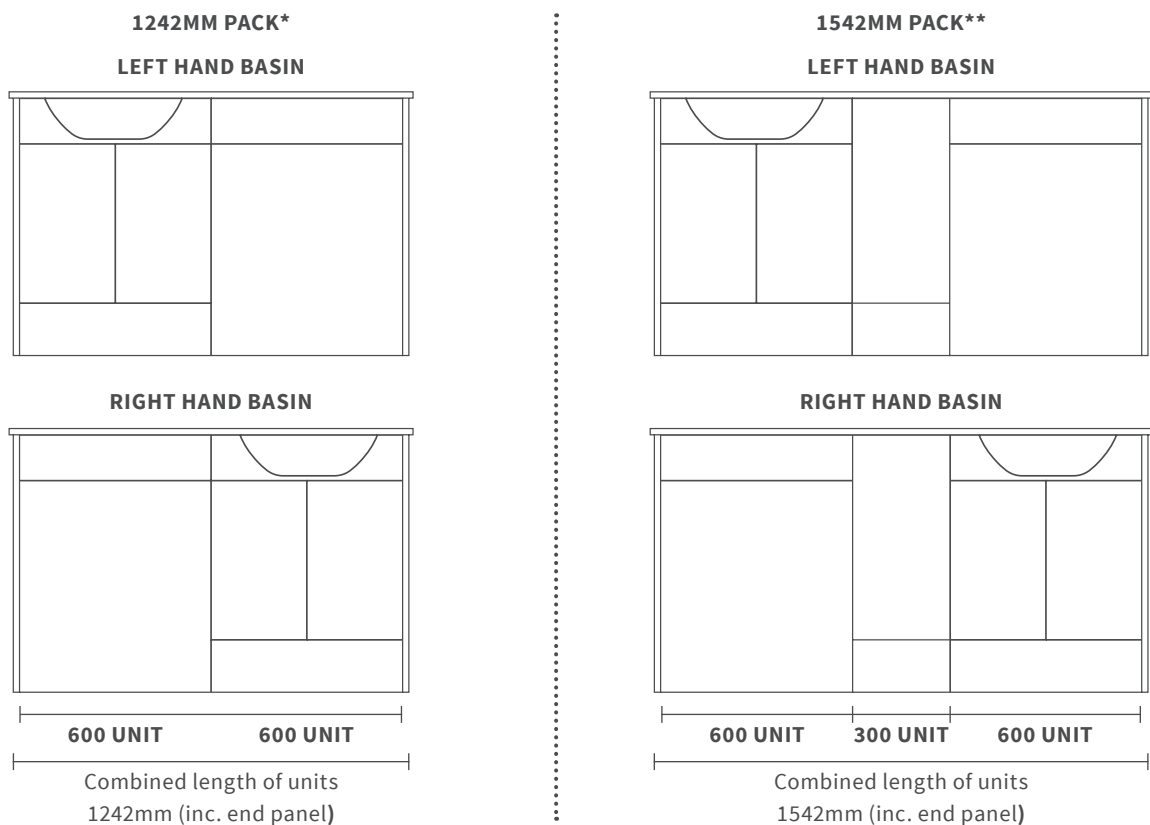

Lucia

DESCRIPTION	SATIN WHITE ASH	SEA GREEN ASH	GREY ASH	PRICE
465mm Floor Standing Tall Boy Unit	DIFT1260	DIFT1274	DIFT1856	£675
605mm Wall Hung Unit Inc. Basin	DIFTP2178	DIFTP2174	DIFTP2176	£550
610mm Floor Standing Unit Inc. Basin	DIFTP1628	DIFTP1626	DIFTP1944	£575
810mm Floor Standing Unit Inc. Basin	DIFTP1948	DIFTP1950	DIFTP1946	£695
510mm WC Unit	DIFT1258	DIFT1272	DIFT1846	£325
550x550mm Round Mirror	DIMS5504	DIMS5506	DIMR0006	£195
Soft Close Seat	DIFT1268	DIFT1278	DIFT1858	£140
Brushed Brass Door Knob (Single)	DIFH0056			£15
Matt Black Door Knob (Single)	DIFH0058			£15

Fitted Furniture

Useful information for integrated basin packs

*Pack includes one piece resin basin (1 tap hole), 600mm basin unit, 600mm WC unit, 2 end panels and plinth.

**Pack includes one piece resin basin (1 tap hole), 600mm basin unit, 300mm 3 drawer unit, 600mm WC unit, 2 end panels and plinth.

OR

Pack includes one piece resin basin (1 tap hole), 600mm basin unit, 300mm 1 door base unit, 600mm WC unit, 2 end panels and plinth.

(FOR BENITA)

Pack includes one piece resin basin (1 tap hole), 600mm basin unit, 300mm 1 door, 1 drawer unit, 600mm WC unit, 2 end panels and plinth.

OR

Pack includes one piece resin basin (1 tap hole), 600mm basin unit, 300mm 1 door base unit, 600mm WC unit, 2 end panels and plinth.