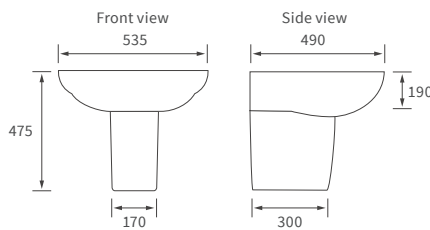

Mimosa

BASIN WITH FULL PEDESTAL

535 x 490mm

BASIN WITH SEMI PEDESTAL

535 x 490mm

SEMI RECESSED BASIN

540 x 500mm

CLOSE COUPLED PAN AND CISTERN