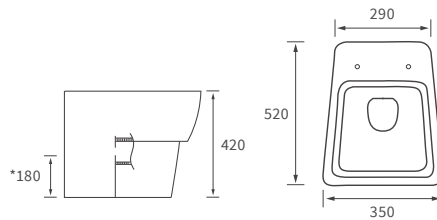

BACK TO WALL PAN

Coupling to soil stack: Straight out and straight down
Distance from soil pipe spigot to wall: 25mm
For use with concealed cistern