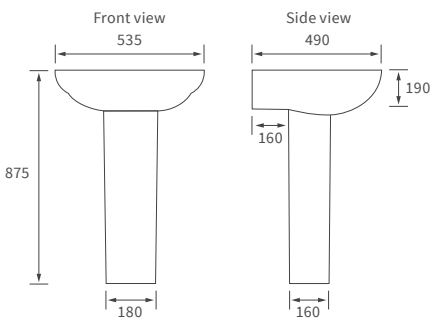

Mimosa

BASIN WITH FULL PEDESTAL

535 x 490mm

BASIN WITH SEMI PEDESTAL

535 x 490mm

SEMI RECESSED BASIN

540 x 500mm

CLOSE COUPLED PAN AND CISTERN