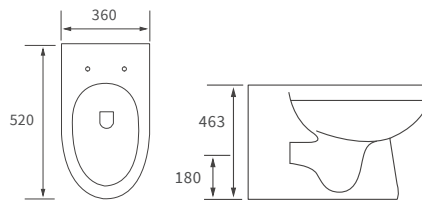

**BACK TO WALL PAN
COMFORT HEIGHT**

Coupling to soil stack:
Straight out, straight down

Distance from soil pipe spigot to wall: 20mm

Cistern inlet position: Right