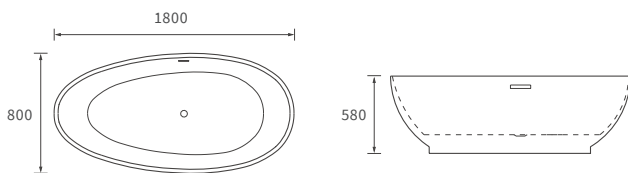

EDMONTON FLOORSTANDING BATH

Capacity 207 litres