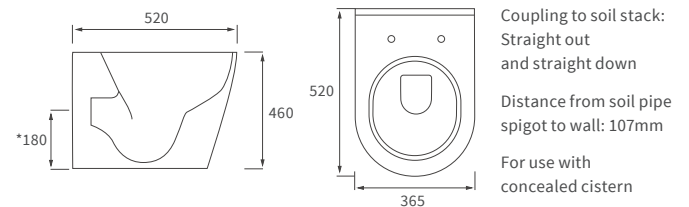

RIMLESS BACK TO WALL PAN COMFORT HEIGHT

Coupling to soil stack:
Straight out
and straight down
Distance from soil pipe
spigot to wall: 107mm
For use with
concealed cistern