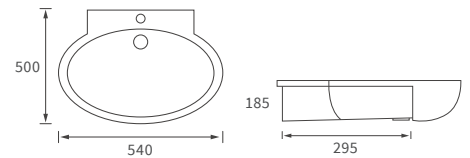

Mimosa

BASIN WITH FULL PEDESTAL

535 x 490mm

BASIN WITH SEMI PEDESTAL

535 x 490mm

SEMI RECESSED BASIN

540 x 500mm

CLOSE COUPLED PAN AND CISTERN