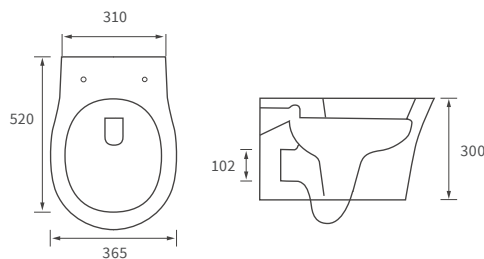

WALL HUNG PAN

Coupling to soil stack: Straight out and straight down
Distance from soil pipe spigot to wall: 75mm
For use with concealed cistern