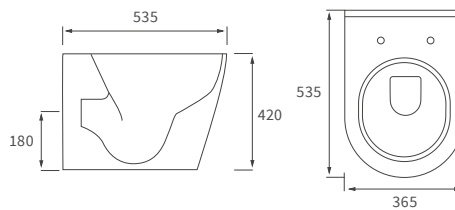

BACK TO WALL PAN

Coupling to soil stack:
Straight out and straight down

Distance from soil pipe spigot to wall: 110mm

For use with concealed cistern