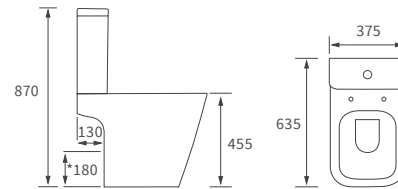

**CLOSE COUPLED WC RIMLESS
OPEN BACK COMFORT HEIGHT**

Coupling to soil stack:
Straight out and
straight down and left
or right
Distance from soil pipe
spigot to wall: 205mm
Cistern inlet position:
Left