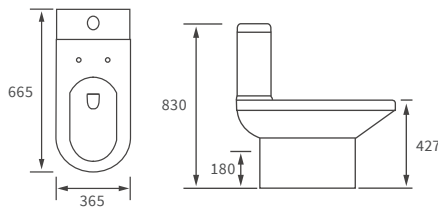

CLOSE COUPLED PAN AND CISTERN

Coupling to soil stack:
Straight out, straight down, Left or Right

Distance from soil pipe spigot to wall: 170mm

Cistern inlet position: Right