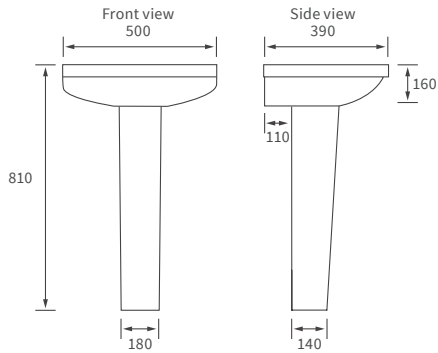

Laurus²

BASIN WITH FULL PEDESTAL

500 x 390mm