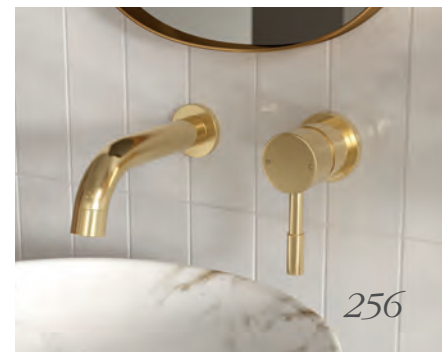

Our power shower comes with a 1 year parts and labour guarantee.

Take time for our
taps 234-269

Getting the right finishing touches for your bathroom can really add the wow factor and transform your room into a stunning suite.