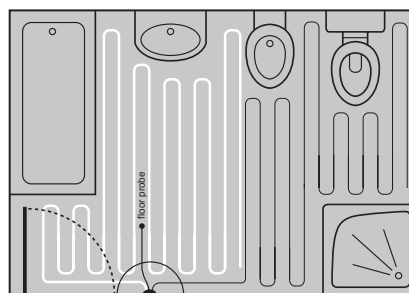

Undertile Wire System can be configured around any shape

Undertile Heating Mats

Radiators

ITEM	DIMENSIONS	FINISH	BTU'S	WATTS	ELEMENT	CENTRES	CODE
Grada Curved	W500 x H800 x D30mm	Chrome	860	252	150	450	DIRA0164
Grada Curved	W500 x H1200 x D30mm	Chrome	1341	393	300	450	DIRA0166
Grada Curved	W500 x H1600 x D30mm	Chrome	1799	527	300	450	DIRA0168
Grada Curved	W600 x H800 x D30mm	Chrome	980	287	150	550	DIRA0170
Grada Curved	W600 x H1200 x D30mm	Chrome	1543	452	300	550	DIRA0172
Grada Curved	W600 x H1600 x D30mm	Chrome	2085	611	300	550	DIRA0174
Grada Curved	W500 x H800 x D30mm	Anthracite	1270	372	150	450	DIRA0176
Grada Curved	W500 x H1200 x D30mm	Anthracite	2027	594	300	450	DIRA0178
Grada Curved	W500 x H1600 x D30mm	Anthracite	2713	795	300	450	DIRA0180
Grada Straight	W500 x H800 x D30mm	Chrome	860	252	150	450	DIRA0140
Grada Straight	W500 x H1200 x D30mm	Chrome	1341	393	300	450	DIRA0142
Grada Straight	W500 x H1600 x D30mm	Chrome	1799	527	300	450	DIRA0144
Grada Straight	W600 x H800 x D30mm	Chrome	980	287	150	550	DIRA0146
Grada Straight	W600 x H1200 x D30mm	Chrome	1543	452	300	550	DIRA0148
Grada Straight	W600 x H1600 x D30mm	Chrome	2085	611	300	550	DIRA0150
Grada Straight	W500 x H800 x D30mm	Anthracite	1270	372	150	450	DIRA0152
Grada Straight	W500 x H1200 x D30mm	Anthracite	2027	594	300	450	DIRA0154
Grada Straight	W500 x H1600 x D30mm	Anthracite	2713	795	300	450	DIRA0156
Grada Straight	W600 x H800 x D30mm	Anthracite	1457	427	150	550	DIRA0158
Grada Straight	W600 x H1200 x D30mm	Anthracite	2324	681	300	550	DIRA0160
Grada Straight	W600 x H1600 x D30mm	Anthracite	3136	919	300	550	DIRA0162
Grada Straight	W500 x H800 x D30mm	Black	1270	372	150	450	DIRA0252
Grada Straight	W500 x H1200 x D30mm	Black	2027	594	300	450	DIRA0254
Grada Straight	W600 x H800 x D30mm	Black	1457	427	150	550	DIRA0256
Grada Straight	W600 x H1200 x D30mm	Black	2324	681	300	550	DIRA0258
Grada Straight	W500 x H800 x D30mm	Brushed Brass	1062	n/a	n/a	450	DIRA0284
Grada Straight	W500 x H1200 x D30mm	Brushed Brass	1765	n/a	n/a	450	DIRA0286
Grada Straight	W500 x H1600 x D30mm	Brushed Brass	2153	n/a	n/a	450	DIRA0288
Modal	W309 x H1800 x D45mm	Anthracite	2446	717	n/a	309	DIRA0210
Portra	W600 x H1800 x D45mm	White/Mirrored	2901	850	n/a	650	DIRA0196
Quadrata	W550 x H1080 x D49mm	Chrome	1464	429	n/a	50	DIRA0204
Quadrata	W550 x H1080 x D49mm	Anthracite	2177	638	n/a	50	DIRA0206
Qubos	W500 x H690 X D30mm	Chrome	966	283	150	470	DIRA0184
Qubos	W500 x H1110 x D30mm	Chrome	1389	407	300	470	DIRA0186
Qubos	W500 x H1420 x D30mm	Chrome	1860	545	300	470	DIRA0188
Qubos	W500 x H690 X D30mm	Anthracite	1365	400	150	470	DIRA0190
Qubos	W500 x H1110 x D30mm	Anthracite	2171	636	300	470	DIRA0192
Qubos	W500 x H1420 x D30mm	Anthracite	2887	846	300	470	DIRA0194
Rhondi	W500 x H800 x D50mm	Chrome	912	267	n/a	50	DIRA0182
Eterno ²	W673 x H963 x D230mm	White	1778	521	n/a	528	DIRA0218
Eterno ²	W538 x H963 x D230mm	White	1246	365	n/a	393	DIRA0220