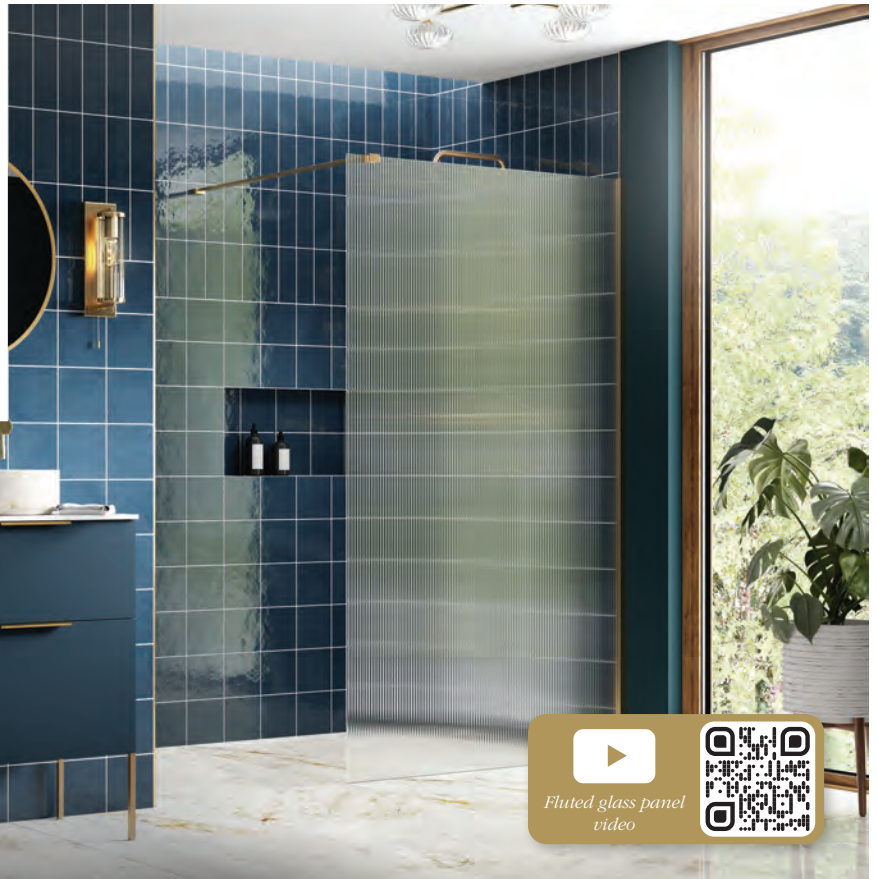

New

Wetroom Panels Fluted Glass, Brushed Brass Profile

Luxury wetroom panels with soft fluted glass and a stunning brushed brass profile.

- 1950mm high
- Wetroom compatible
- 8mm toughened safety glass
- Adjustment for out of true walls
- Concealed fixings
- Easy Clean glass treatment
- Power shower compatible
- CE UKCA Approved

Can be installed directly onto a prepared floor in a wetroom or on a tray.

Wetroom panel with side panel shown

Ultra clear fluted glass

Wetroom panel shown

Fluted glass panel video

Wetroom Panels Clear Glass, Brushed Brass Profile

Creates a stunning centrepiece in any bathroom.

1950mm high

Wetroom compatible

8mm toughened safety glass

Adjustment for out of true walls

Concealed fixings

Easy Clean glass treatment

Power shower compatible