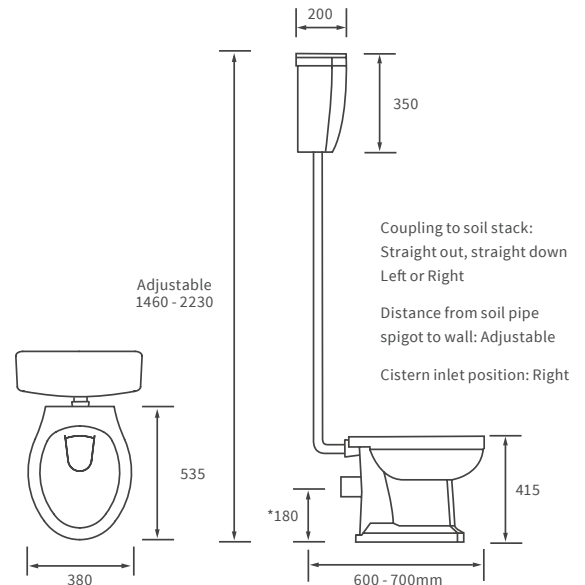

Coupling to soil stack: Straight out, straight down Left or Right
Distance from soil pipe spigot to wall: Adjustable
Cistern inlet position: Right

HIGH LEVEL PAN AND CISTERN