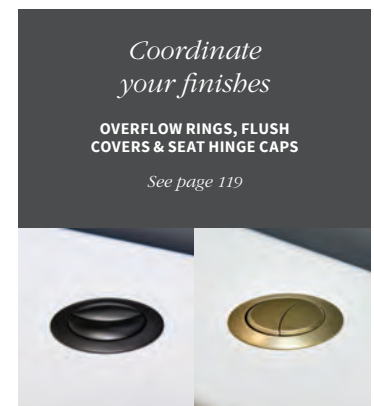

Wall Hung WC

RIMLESS*
with Soft Close Seat[†]
DIPTP0282 **£250**

Basins

SEMI RECESSED BASIN
1 tap hole
500 x 400mm
DIPB1338 **£135**

Rimless *the height of cleanliness*

Rimless WCs are easier to clean as they flush by propelling jets of water around the bowl without needing a rim.