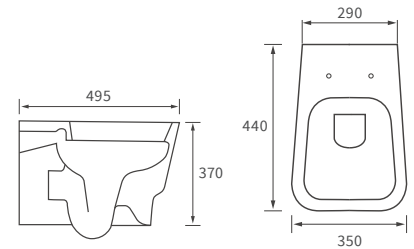

WALL HUNG PAN

Coupling to soil stack: Straight out and straight down
Distance from soil pipe spigot to wall: 85mm
For use with concealed cistern