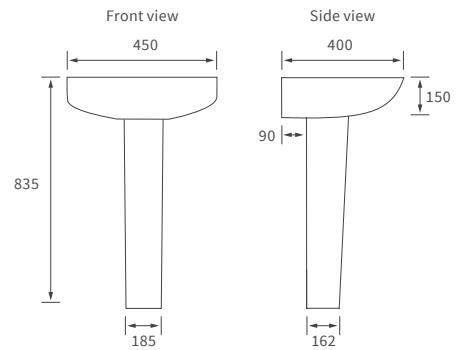

BASIN WITH FULL PEDESTAL

450 x 400mm