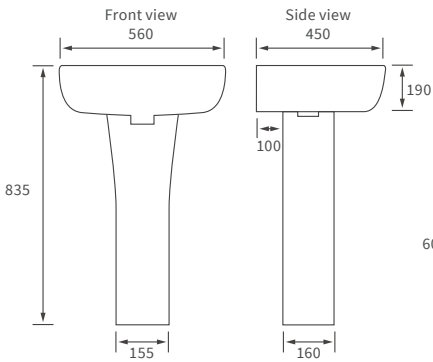

Cedarwood

BASIN WITH FULL PEDESTAL

560 x 450mm