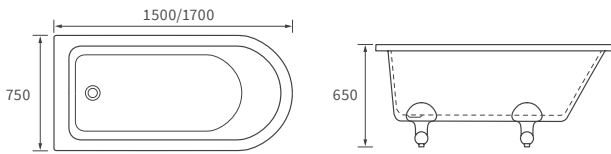

CLEVEDON FLOORSTANDING BATH

W1500 capacity 220 litres

W1700 capacity 260 litres