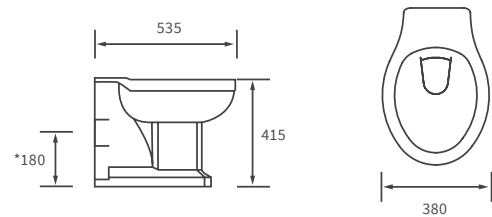

Coupling to soil stack: Straight out and straight down
Distance from soil pipe spigot to wall: 100mm
For use with concealed cistern

BACK TO WALL PAN

CLOSE COUPLED WC WITH WOOD EFFECT SEAT £375

Indigo Ash Seat	DIPTP0228
Grey Ash Seat	DIPTP0230
White Ash Seat	DIPTP0190
Sea Green Seat	DIPTP0188
Matt Latte Seat	DIPTP0320
Matt Sage Green Seat	DIPTP0322