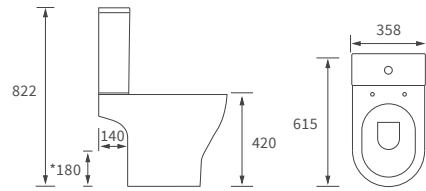

Coupling to soil stack:
Straight out,
straight down,
Left or Right
Distance from soil pipe
spigot to wall: 190mm
Cistern inlet position: Right

Coupling to soil stack:
Straight out and straight
down and left and right
Distance from soil pipe
spigot to wall: 190mm
Cistern inlet position: Right

RIMLESS CLOSE COUPLED PAN AND CISTERN OPEN BACK