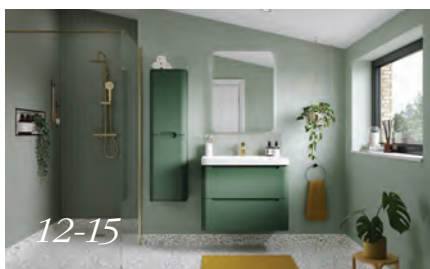

6-89

Modular furniture

Modular furniture has individual units that can be fitted anywhere in your bathroom space to create a bespoke look.

- 8-11** Contrast furniture
- 12-15** Lambra furniture
- 16-21** Perla furniture
- 22-25** Gatsby furniture
- 26-29** Align furniture
- 30-35** Statement furniture
- 36-39** Natural furniture
- 40-43** Carino furniture
- 44-47** Elements furniture
- 48-53** Volta furniture
- 54-57** Venosa furniture
- 58-59** Vista furniture
- 60-63** Lucia furniture
- 64-65** Washbowls