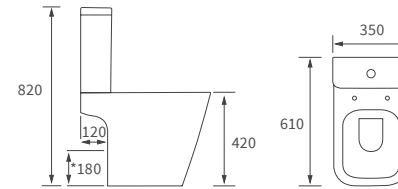

**CLOSE COUPLED WC RIMLESS
OPEN BACK SHORT PROJECTION**

Coupling to soil stack:
Straight out and
straight down and left
or right
Distance from soil pipe
spigot to wall: 205mm
Cistern inlet position:
Left