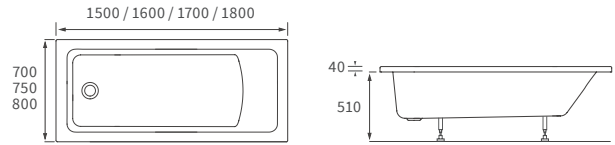

NAVARRE SINGLE END BATH

Capacity 1500 x 700mm - 170 litres, 1600 x 700mm - 185 litres, 1700 x 700mm - 200 litres
Capacity 1700 x 750mm - 210 litres, 1800 x 800mm - 225 litres