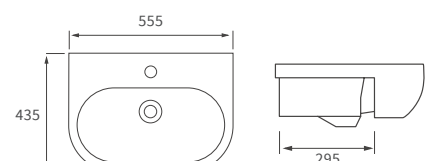

SEMI RECESSED BASIN

555 x 435mm