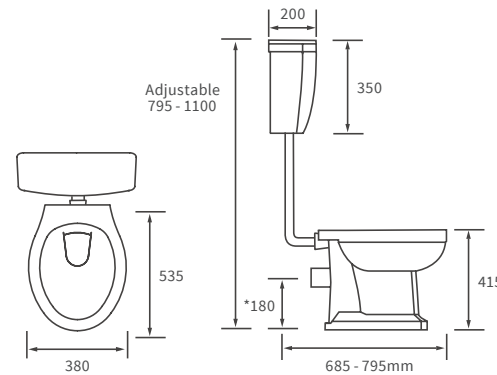

BACK TO WALL PAN

CLOSE COUPLED WC WITH WOOD EFFECT SEAT £375

Indigo Ash Seat	DIPTP0228
Grey Ash Seat	DIPTP0230
White Ash Seat	DIPTP0190
Sea Green Seat	DIPTP0188
Matt Latte Seat	DIPTP0320
Matt Sage Green Seat	DIPTP0322