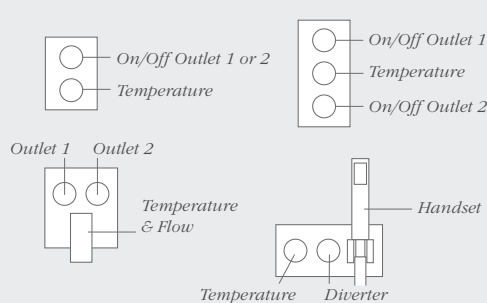

Mixer showers - Create your own

Which shower valve to select...

Create your own - pages 224 and 228

Single outlet

Operates a single outlet only such as a slide rail kit OR a fixed showerhead.

Two outlet

Operate two outlets such as a slide rail kit AND a fixed showerhead independently.