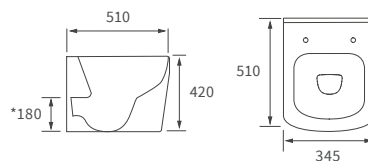

**BACK TO WALL PAN
SHORT PROJECTION**

Back to Wall Pan Coupling to soil stack:
Straight out and straight down
Distance from soil pipe spigot to wall: 105mm
For use with concealed cistern