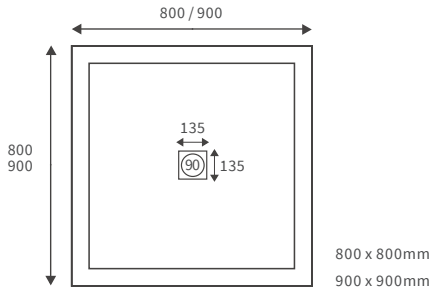

LINEAR TRAYS

Anti-slip ultraslim trays 25mm high

ANTI-SLIP ULTRASLIM SQUARE TRAYS

ANTI-SLIP ULTRASLIM RECTANGULAR TRAYS

ANTI-SLIP ULTRASLIM QUADRANT TRAYS

ANTI-SLIP ULTRASLIM OFFSET QUADRANT TRAYS

Ultraslim trays 25mm high