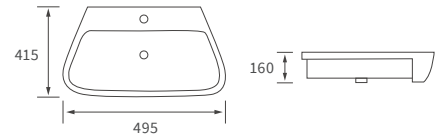

SEMI RECESSED BASIN

495 x 415mm