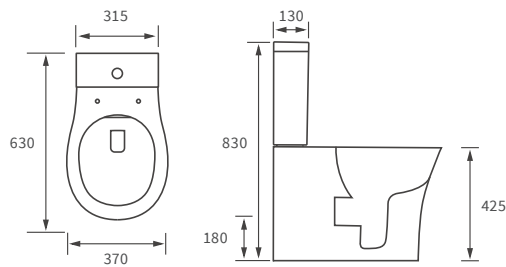

FULLY SHROUDED PAN AND CISTERN

Fully Shrouded
Coupling to soil stack: Straight out and straight down
Distance from soil pipe spigot to wall: 194mm
Cistern inlet position: Right