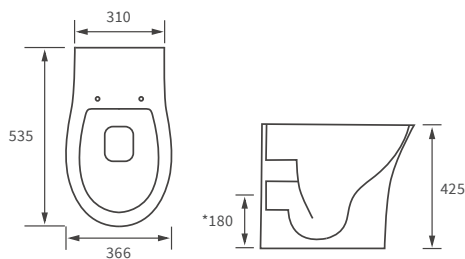

BACK TO WALL PAN

Coupling to soil stack: Straight out and straight down
Distance from soil pipe spigot to wall: 105mm
For use with concealed cistern