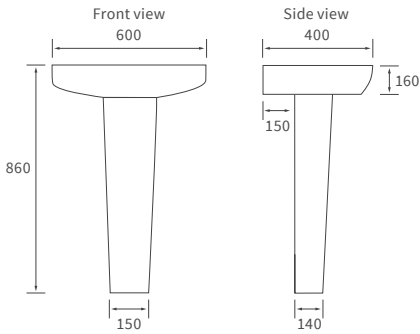

Amyris

BASIN WITH FULL PEDESTAL

600 x 400mm