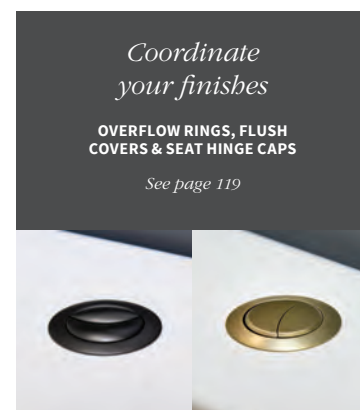

† Lift off seat for easy cleaning, top fix hinges.

* See page 118-119 for concealed cisterns. For dimensions please see technical specifications.