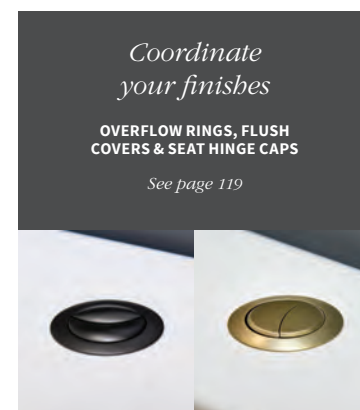

† Lift off seat for easy cleaning, top fix hinges.

* See page 118-119 for concealed cisterns and frames. For dimensions please see technical specifications.