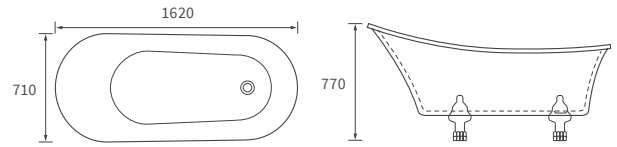

TIVERTON FLOORSTANDING BATH

Capacity 165 litres