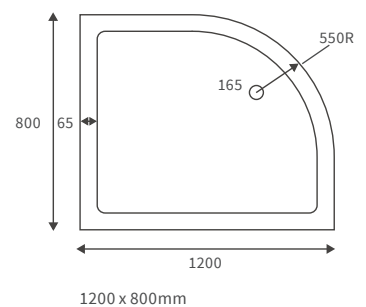

LINEAR TRAYS

Anti-slip ultraslim trays 25mm high

ANTI-SLIP ULTRASLIM SQUARE TRAYS

ANTI-SLIP ULTRASLIM RECTANGULAR TRAYS

ANTI-SLIP ULTRASLIM QUADRANT TRAYS

ANTI-SLIP ULTRASLIM OFFSET QUADRANT TRAYS

Ultraslim trays 25mm high