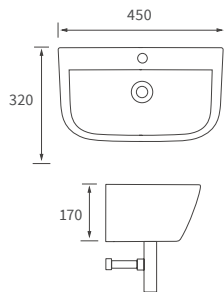

CLOAKROOM BASIN

450 x 320mm