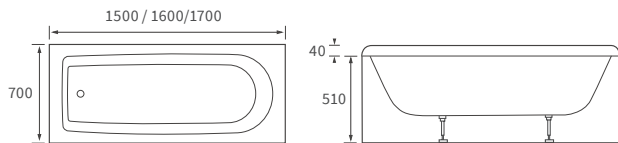

MIAMI SINGLE END BATH

Capacity 1500 x 700mm - 160 litres, 1600 x 700mm - 170 litres, 1700 x 700mm - 180 litres