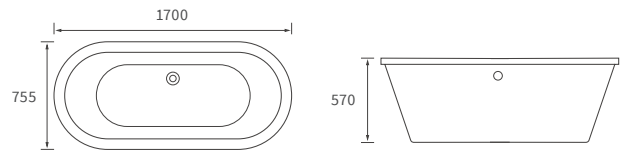

SAVOY SKIRTED BATH

Capacity 180 litres