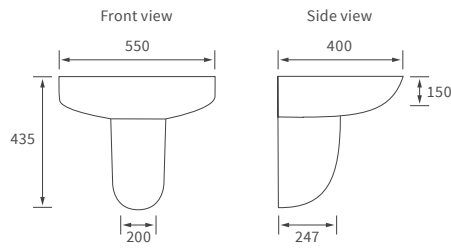

Tuscany

550 x 400mm

550 x 400mm

450 x 400mm

450 x 400mm

500 x 390mm

Coupling to soil stack: Straight out and straight down
Distance from soil pipe spigot to wall: 100mm
For use with concealed cistern

Coupling to soil stack: Straight out, straight down, Left or Right
Distance from soil pipe spigot to wall: 100mm
Cistern inlet position: Left

Coupling to soil stack: Straight out and straight down
Distance from soil pipe spigot to wall: 15mm
For use with concealed cistern